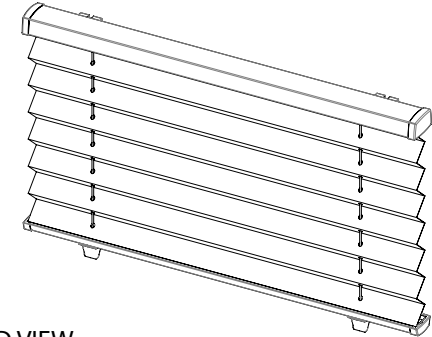

Customer _____
 Address _____

Tel _____
 Fax _____
 Mobile _____
 Email _____

Order _____
 Quote _____
 Project Name _____
 Project Location _____
 Date _____

| ID | Location | Retail Sizes | | Dimension Info | | | Hardware colour | Fixings | Handle Type | Qty |
|----|----------|--------------|---------------------------------------|----------------|----------|--------|----------------------------|--|------------------------|-----|
| | | State | Hardware Colour and Quantity Required | Width (X) | Drop (Y) | Fabric | | | | |
| 1 | | 1 | 3 | | | | White Beige Graphite | Top Face; Fixed Face; Adjustable | Face Fix Bottom Fix | |
| | | 2 | 4 | | | | | | | |
| 2 | | 1 | 3 | | | | White Beige Graphite | Top Face; Fixed Face; Adjustable | Face Fix Bottom Fix | |
| | | 2 | 4 | | | | | | | |
| 3 | | 1 | 3 | | | | White Beige Graphite | Top Face; Fixed Face; Adjustable | Face Fix Bottom Fix | |
| | | 2 | 4 | | | | | | | |
| 4 | | 1 | 3 | | | | White Beige Graphite | Top Face; Fixed Face; Adjustable | Face Fix Bottom Fix | |
| | | 2 | 4 | | | | | | | |

Maximums and minimums

| | Min | Max |
|-------|----------------|-------------------|
| Width | 280mm [11"] | 1500mm [59 1/16"] |
| Drop | 150mm [5 7/8"] | 1000mm [39 3/8"] |

Retail Sizes

| Code | Width [X] | Drop [Y] | Fix |
|-------|-------------------|------------------|----------|
| SMO-1 | 350mm [13 3/8"] | 400mm [15 3/8"] | Face Fix |
| SMO-2 | 450mm [17 11/16"] | 520mm [20 1/2"] | Face Fix |
| SMO-3 | 550mm [21 5/8"] | 640mm [25 3/16"] | Face Fix |
| SMO-4 | 680mm [26 3/8"] | 750mm [29 1/2"] | Face Fix |

TOP VIEW

END VIEW

FRONT VIEW