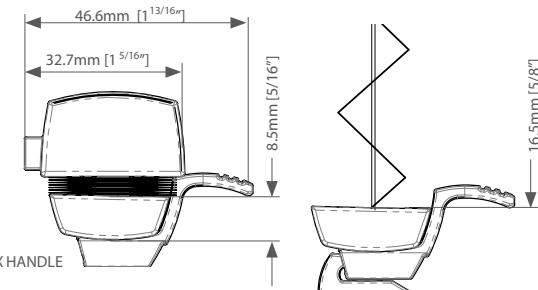

Maximums and minimums

| | Min | Max |
|-------|----------------|-------------------|
| Width | 280mm [11"] | 1500mm [59 1/16"] |
| Drop | 150mm [5 7/8"] | 1000mm [39 3/8"] |

Retail Sizes

| Code | Width [X] | Drop [Y] | Fix |
|-------|-------------------|------------------|----------|
| SMO-1 | 350mm [13 3/8"] | 400mm [15 3/8"] | Face Fix |
| SMO-2 | 450mm [17 11/16"] | 520mm [20 1/2"] | Face Fix |
| SMO-3 | 550mm [21 5/8"] | 640mm [25 3/16"] | Face Fix |
| SMO-4 | 680mm [26 3/8"] | 750mm [29 1/2"] | Face Fix |

Standard size blinds are available in beige or white hardware with matching "Uno" fabric.

Fabric selection

Please select any SKYSOL 20 / 25mm fabric except "Harmony" from the online fabric collection.

2 cords are shown, more cords will be required depending on size or fabric selected.

TOP VIEW

END VIEW

FRONT VIEW