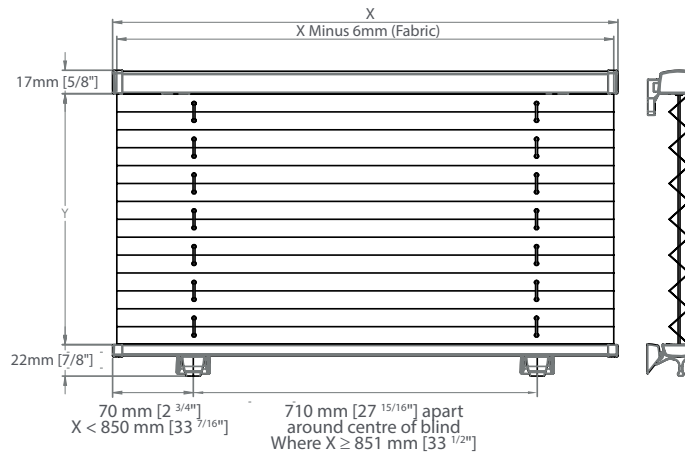

Maximums and minimums

| | Min | Max |
|-------|----------------|-------------------|
| Width | 280mm [11"] | 1500mm [59 1/16"] |
| Drop | 150mm [5 7/8"] | 1000mm [39 3/8"] |

Retail Sizes

| Code | Width [X] | Drop [Y] | Fix |
|-------|-------------------|------------------|----------|
| SMO-1 | 350mm [13 3/8"] | 400mm [15 3/8"] | Face Fix |
| SMO-2 | 450mm [17 11/16"] | 520mm [20 1/2"] | Face Fix |
| SMO-3 | 550mm [21 5/8"] | 640mm [25 3/16"] | Face Fix |
| SMO-4 | 680mm [26 3/8"] | 750mm [29 1/2"] | Face Fix |

TOP VIEW

END VIEW

FRONT VIEW