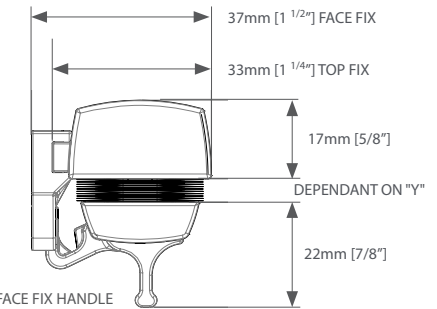

Maximums and minimums

| | Min | Max |
|-------|----------------|-------------------|
| Width | 280mm [11"] | 1500mm [59 1/16"] |
| Drop | 150mm [5 7/8"] | 1000mm [39 3/8"] |

Retail Sizes

| Code | Width [X] | Drop [Y] | Fix |
|-------|-------------------|------------------|----------|
| SMO-1 | 350mm [13 3/8"] | 400mm [15 3/8"] | Face Fix |
| SMO-2 | 450mm [17 11/16"] | 520mm [20 1/2"] | Face Fix |
| SMO-3 | 550mm [21 5/8"] | 640mm [25 3/16"] | Face Fix |
| SMO-4 | 680mm [26 3/8"] | 750mm [29 1/2"] | Face Fix |

TOP VIEW

END VIEW

FRONT VIEW