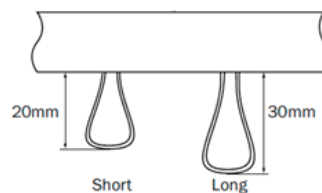

Bungee loop Sizes