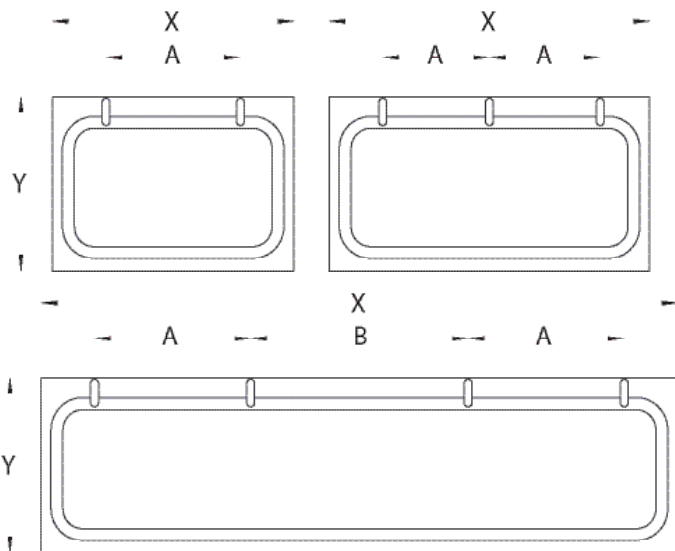

#### Cloth Width

200mm - 500mm  
[7 7/8" - 19 11/16"]

501mm - 1200mm  
[19 3/4" - 47 1/4"]

1201mm - 1600mm  
[47 1/4" - 63"]

1601mm - 1800mm  
[63 1/16" - 70 7/8"]

### Crossbar Minigrip positions

#### Cloth Width

up to 800 mm [31 1/2"]

801mm - 1015mm  
[31 9/16" - 39 15/16"]

1016mm - 1215mm  
[40" - 47 13/16"]

over 1216mm [47 7/8"]

### Framefix bracket Layout configurations