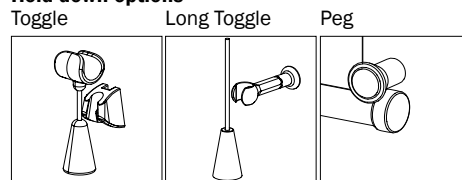

DOMETIC CABINSHADE Parts Diagram

Hold down options

Recommended Spare part Kits

Blind Assembly

Oceanair Kit Part No.	Kit Description	Item No,s
AC-CSH-**-BLINDASS+XB	With crossbar	2, 4, 6, 9, 10, 11, 12, 14, 16,
AC-CSH-**-BLINDASS	Without crossbar	2, 4, 6, 12, 14, 16

** Replace with either standard size number or X/Y dimensions of screen

Roller cover Endcaps

Oceanair Kit Part No.	Kit Description	Item No,s
AC-CSH-ENDCAP-B/G/W*2	Endcap kit Beige, Grey or White	16,17

Crossbar Endcaps