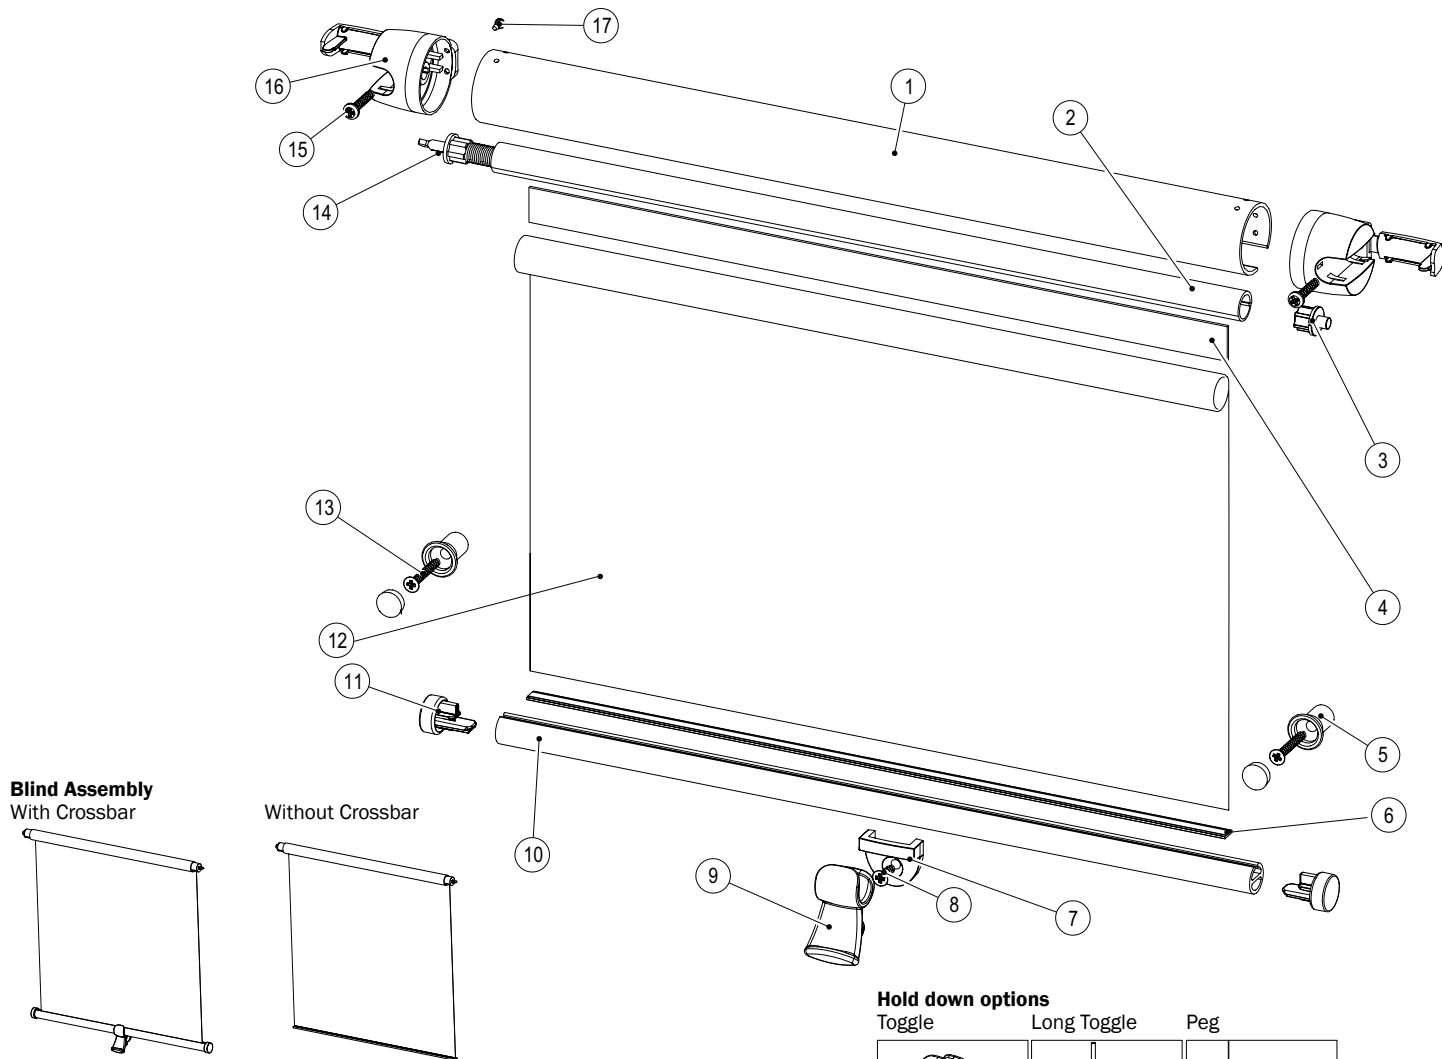

DOMETIC CABINSHADE Parts Diagram

Hold down options

Recommended Spare part Kits

Blind Assembly

Oceanair Kit Part No.	Kit Description	Item No,s
AC-CSH-**-BLINDASS+XB	With crossbar	2, 4, 6, 9, 10, 11, 12, 14, 16,
AC-CSH-**-BLINDASS	Without crossbar	2, 4, 6, 12, 14, 16

** Replace with either standard size number or X/Y dimensions of screen

Roller cover Endcaps

Oceanair Kit Part No.	Kit Description	Item No,s
AC-CSH-ENDCAP-B/G/W*2	Endcap kit Beige, Grey or White	16,17

Crossbar Endcaps

Oceanair Kit Part No.	Kit Description	Item No,s
AC-CSH-XBAR ENDCAPS-B/G/W*2	Crossbar endcap Beige, Grey or White	11 - 2 off

Fixing Kits

Oceanair Kit Part No.	Kit Description	Item No,s
AC-CSH-FIXINGKIT -B/GR/W	Fixing Kit Beige, Grey or White	5 - 2 off, 7,8,9, 13 - 2 off, 15 - 2 off

Item	Description	Qty
1	Roller Cover	1
2	Roller	1
3	Roller Bearing	1
4	Double sided tape	1
5	Peg & Cap	2
6	Tape	1
7	Minigrip Hold Down Catch	1
8	Screw No6 x 19mm Csk	1
9	Minigrip Hold Down	1
10	Crossbar	1
11	Crossbar End Cap	2
12	Fabric	1
13	Screw No6 x 25mm CSK	2
14	Spring A	1
15	Screw No6 x 19mm CSK	2
16	Roller Cover End Cap	2
17	Screw No2 x 3/16 Pan Pozi	4