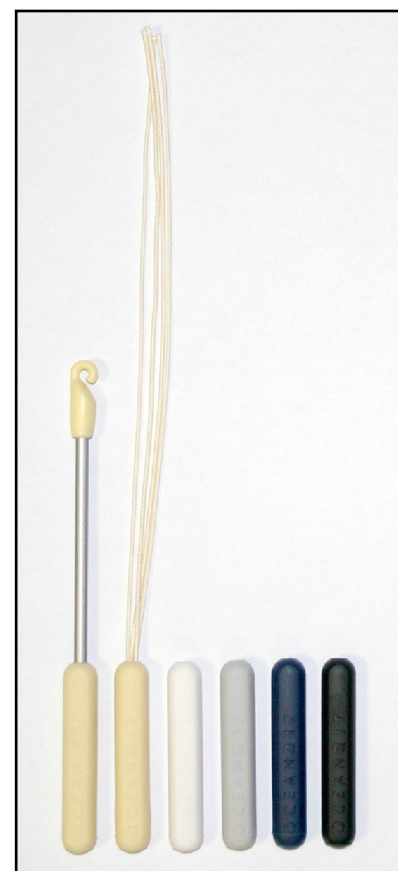

Wand and pull Information

- Composite wand with alloy anodised shaft and colour matched grip and hook.
- Wand with improved user feel
- Matching pull
- Soft grip
- Matching colours—Vanilla, Grey, White, Black and Blue
- Provided as standard with all Aluminium Venetian blinds.
- Interchangeable with existing Oceanair Venetian blinds
- Standard length 150mm—custom lengths available to order.

Standard colours are as follows

16 & 25mm Aluminium Blinds	Oceanair Wand and Pull
BASALT	BLACK
HIGH MIRROR	
JET	
PERFORATED JET	
SATIN ONYX	
ATLANTIC	BLUE
MIDNIGHT	
PEARL	GREY
SILVER	
SILVER BULLION	
BRUSHED BRONZE	VANILLA
CAPPACCINO	
CHANTILLY	
GOLD BULLION	
VANILLA	
BIANCO	WHITE
PERFORATED BIANCO	
PORCELAIN	