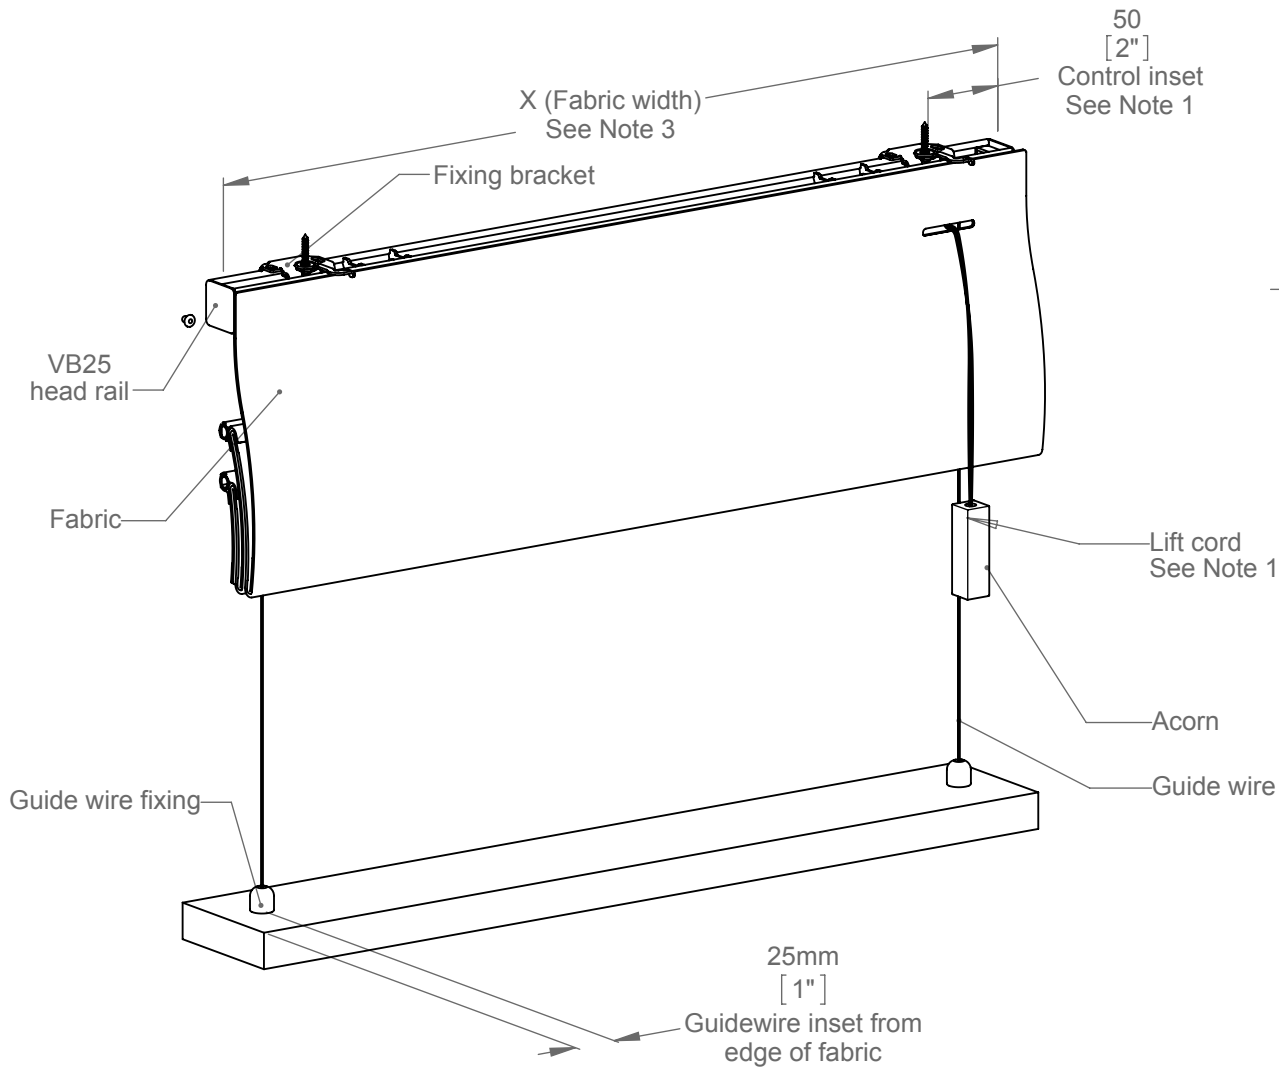

## VB25 Manual - Guide wire - With cord lock

**Notes:**

- 1 The position of the lift cord can be varied if necessary.
- 2 Refer to Oceanair for further stack height information.
- 3 Refer to product guide for Min/Max dimensions.
- 4 Bracket quantity dependant on width of blind.