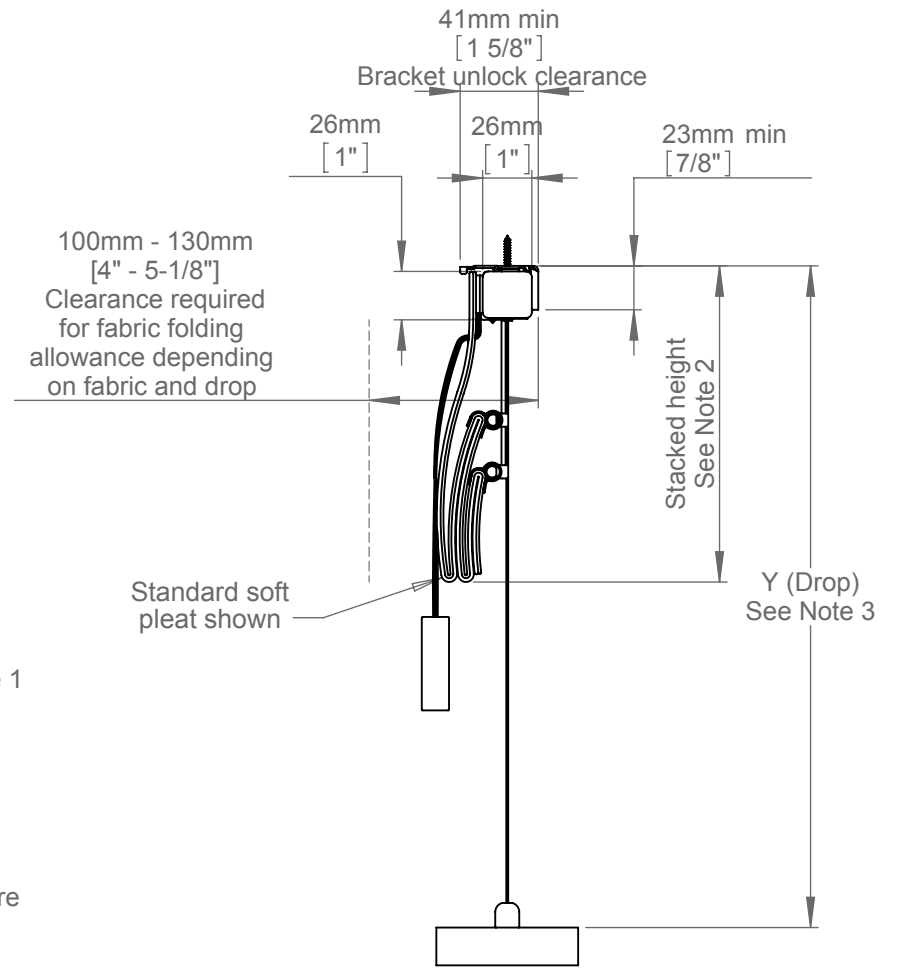

## VB25 Manual - Guide wire - With cord lock

**Notes:**

- 1 The position of the lift cord can be varied if necessary.
- 2 Refer to Oceanair for further stack height information.
- 3 Refer to product guide for Min/Max dimensions.
- 4 Bracket quantity dependant on width of blind.