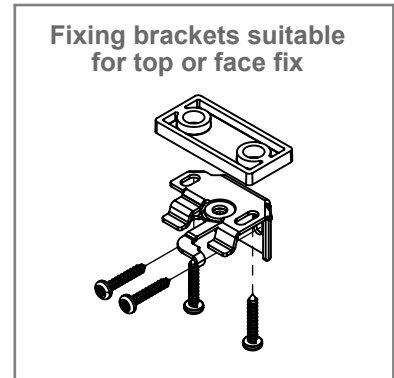

## VB25 Manual - Guide wire - With cord lock

**Notes:**

- 1 The position of the lift cord can be varied if necessary.
- 2 Refer to Oceanair for further stack height information.
- 3 Refer to product guide for Min/Max dimensions.
- 4 Bracket quantity dependant on width of blind.