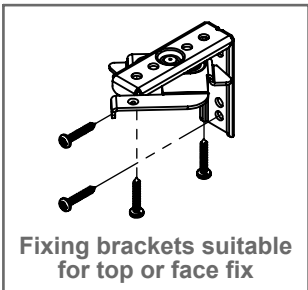

DOMETIC

SKYVENETIAN

WOOD

Powered - 50mm Slat - Free Hanging - 24V DC Somfy LW25

X(Width) & Y(Drop) Limits		
X (Min)	X (Max)	Y
870mm [34 1/4"]	3000mm [118 1/8"]	See Note 2

- Notes:
- 1 Refer to Oceanair for further stack height information.
 - 2 Refer to Oceanair for minimum and maximum drop information.
 - 3 Bracket quantity dependent on width of blind.