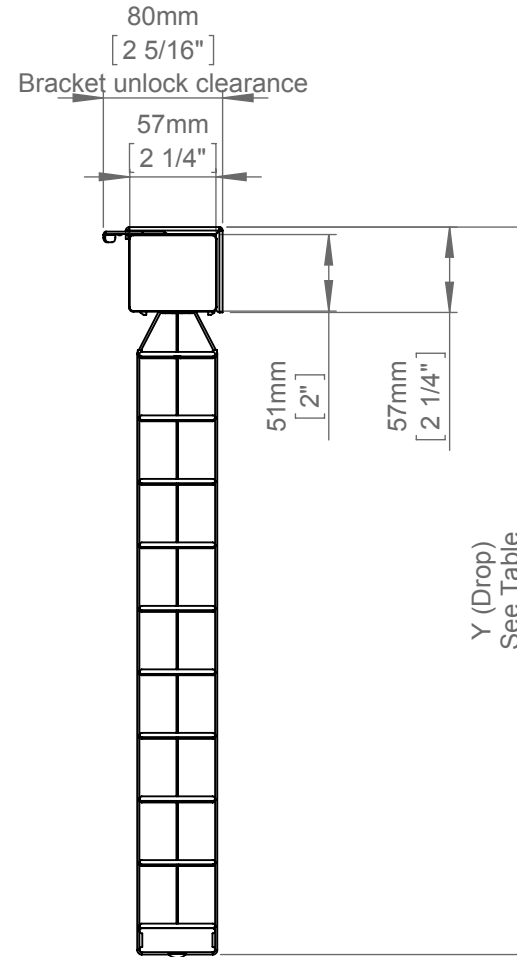

DOMETIC

SKYVENETIAN

WOOD

Powered - 50mm Slat - Free Hanging - 24V DC Somfy LW25

X(Width) & Y(Drop) Limits		
X (Min)	X (Max)	Y
870mm [34 1/4"]	3000mm [118 1/8"]	See Note 2

- Notes:
- 1 Refer to Oceanair for further stack height information.
 - 2 Refer to Oceanair for minimum and maximum drop information.
 - 3 Bracket quantity dependent on width of blind.