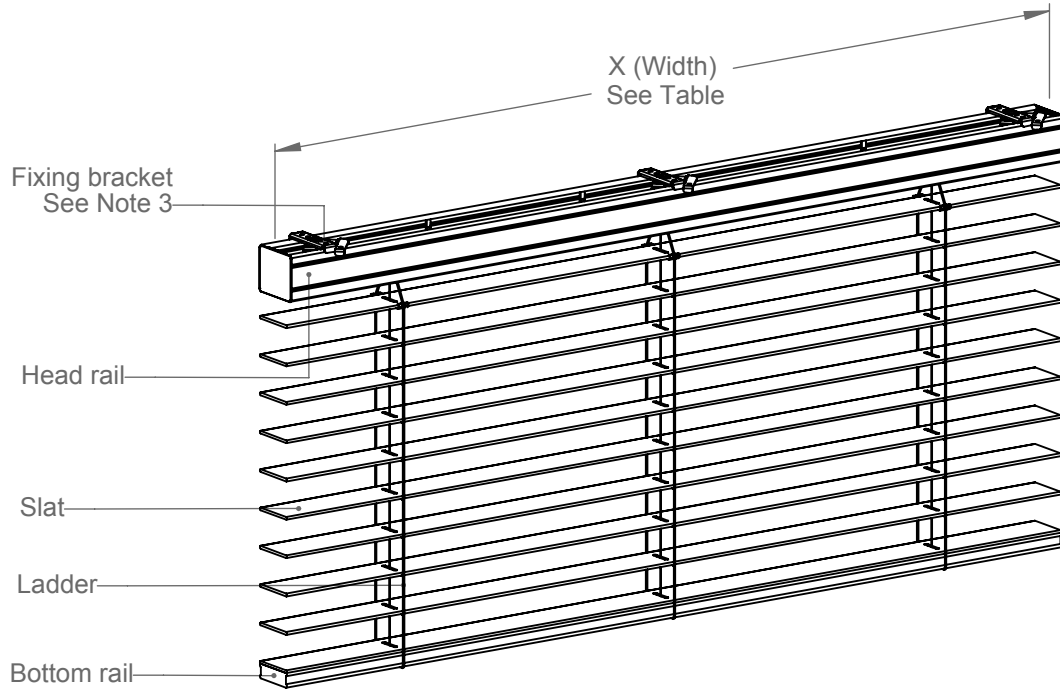

DOMETIC

SKYVENETIAN

WOOD

Powered - 50mm Slat - Free Hanging - 24V DC Somfy LW25

X(Width) & Y(Drop) Limits		
X (Min)	X (Max)	Y
870mm [34 1/4"]	3000mm [118 1/8"]	See Note 2

- Notes:
- 1 Refer to Oceanair for further stack height information.
 - 2 Refer to Oceanair for minimum and maximum drop information.
 - 3 Bracket quantity dependent on width of blind.