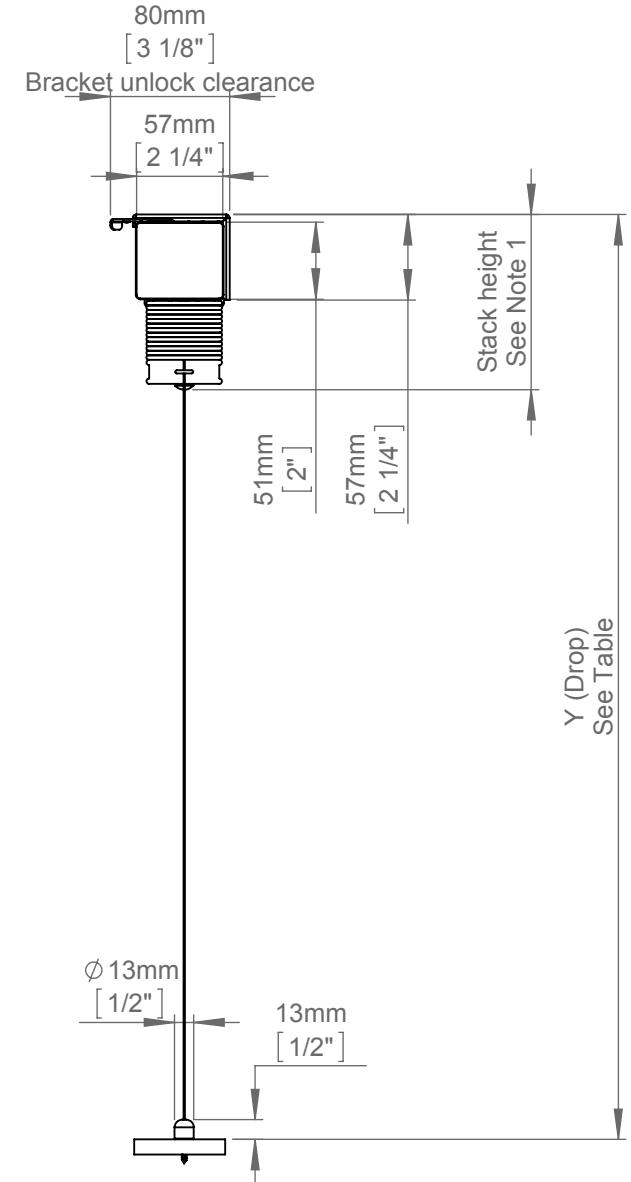

DOMETIC SKYVENETIAN WOOD

Powered - 50mm Slat - Guide Wire - 24V DC Somfy LW25

X(Width) & Y(Drop) Limit		
X (Min)	X (Max)	Y (Max)
870mm [34 1/4"]	3000mm [118 1/8"]	See Note 2

Notes:

- 1 Refer to Oceanair for further stack height information.
- 2 Refer to Oceanair for minimum and maximum drop information.
- 3 Bracket quantity dependent on width of blind.