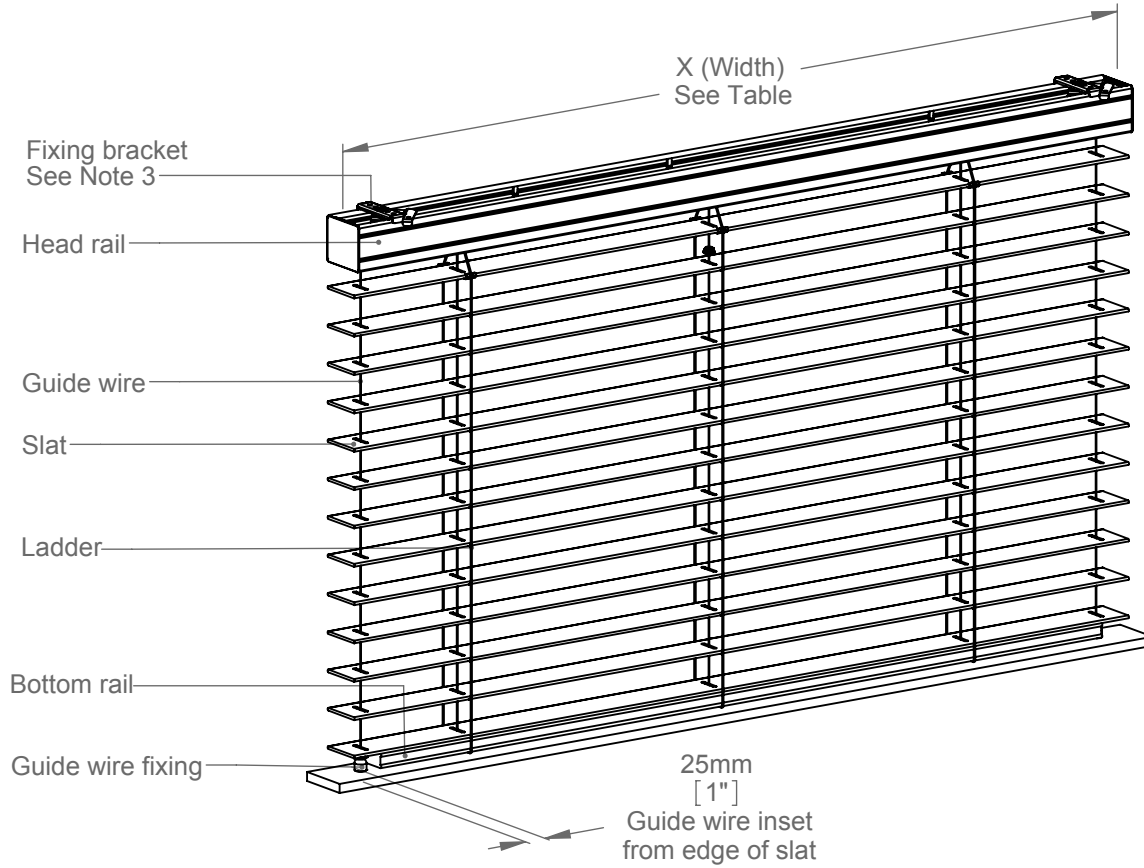

DOMETIC SKYVENETIAN WOOD

Powered - 50mm Slat - Guide Wire - 24V DC Somfy LW25

X(Width) & Y(Drop) Limit		
X (Min)	X (Max)	Y (Max)
870mm [34 1/4"]	3000mm [118 1/8"]	See Note 2

Notes:

- 1 Refer to Oceanair for further stack height information.
- 2 Refer to Oceanair for minimum and maximum drop information.
- 3 Bracket quantity dependent on width of blind.