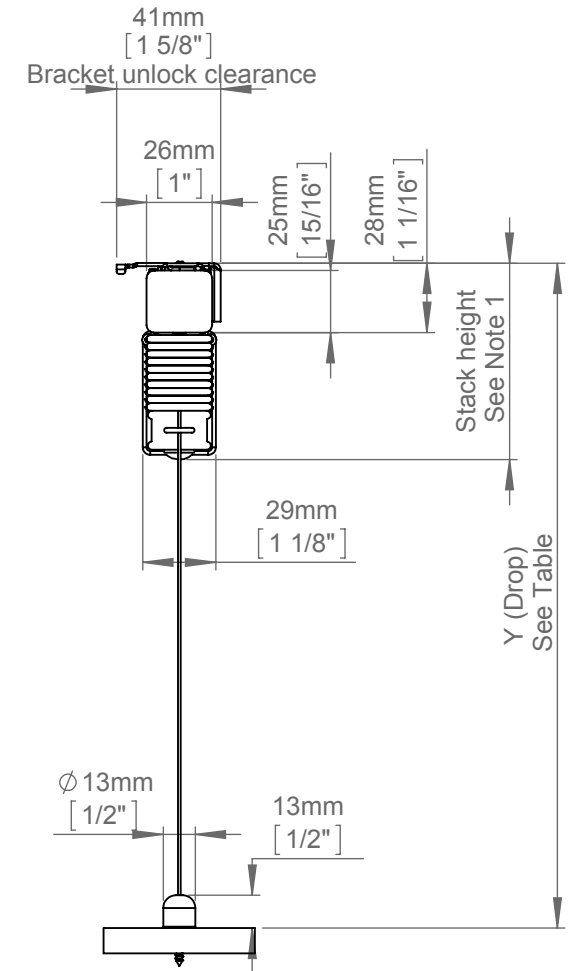

DOMETIC SKYVENETIAN

WOOD

Powered - 25mm Slat - Guide Wire - 24V DC Somfy LW25

X(Width) & Y(Drop) Limits		
X (Min)	X (Max)	Y
710mm [28"]	2600mm [102 3/8"]	See Note 2

- Notes:
- 1 Refer to Oceanair for further stack height information.
 - 2 Refer to Oceanair for minimum and maximum drop information.
 - 3 Bracket quantity dependent on width of blind.