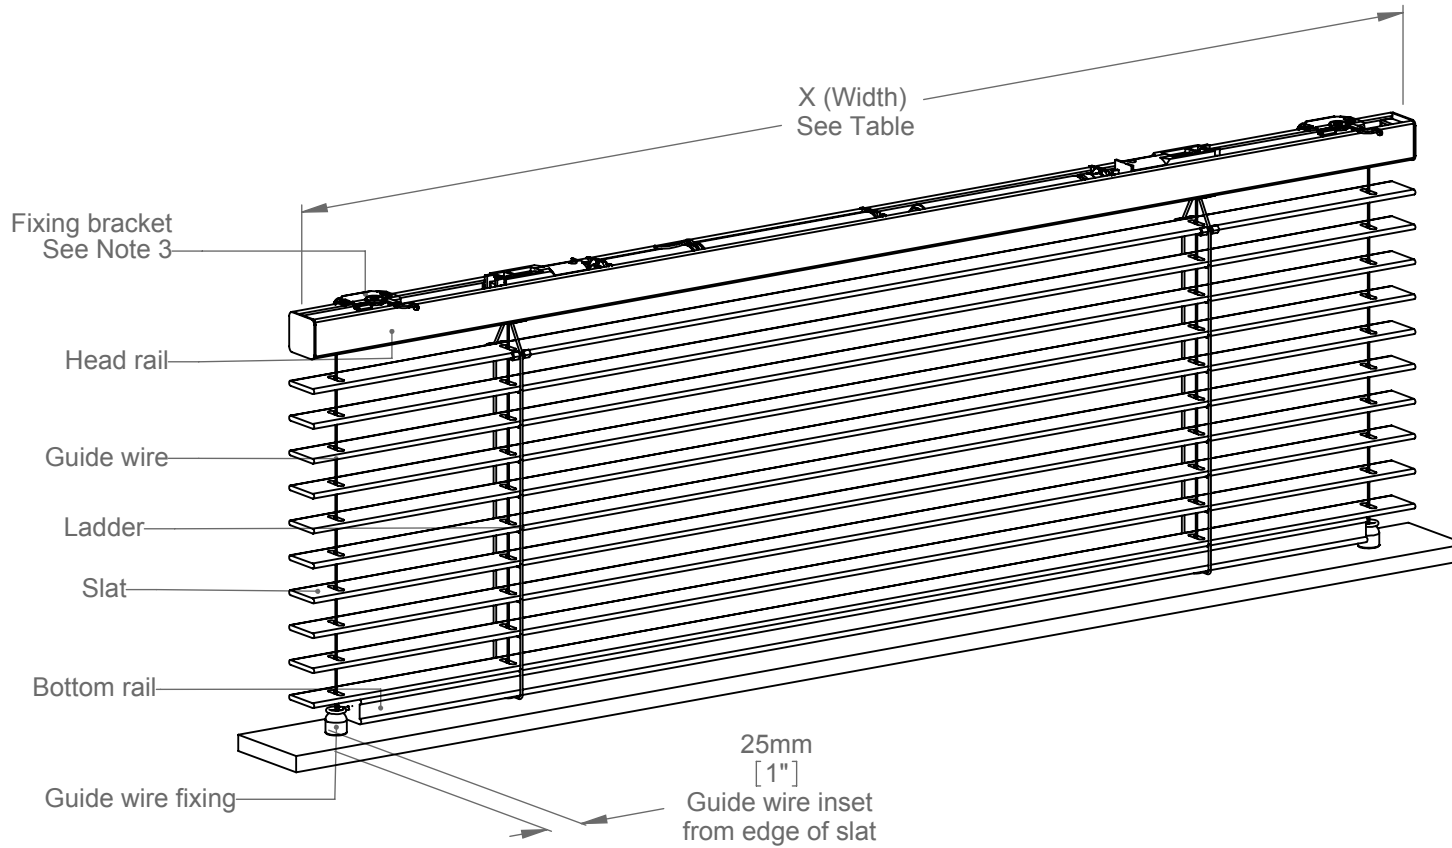

DOMETIC SKYVENETIAN

WOOD

Powered - 25mm Slat - Guide Wire - 24V DC Somfy LW25

X(Width) & Y(Drop) Limits		
X (Min)	X (Max)	Y
710mm [28"]	2600mm [102 3/8"]	See Note 2

- Notes:
- 1 Refer to Oceanair for further stack height information.
 - 2 Refer to Oceanair for minimum and maximum drop information.
 - 3 Bracket quantity dependent on width of blind.