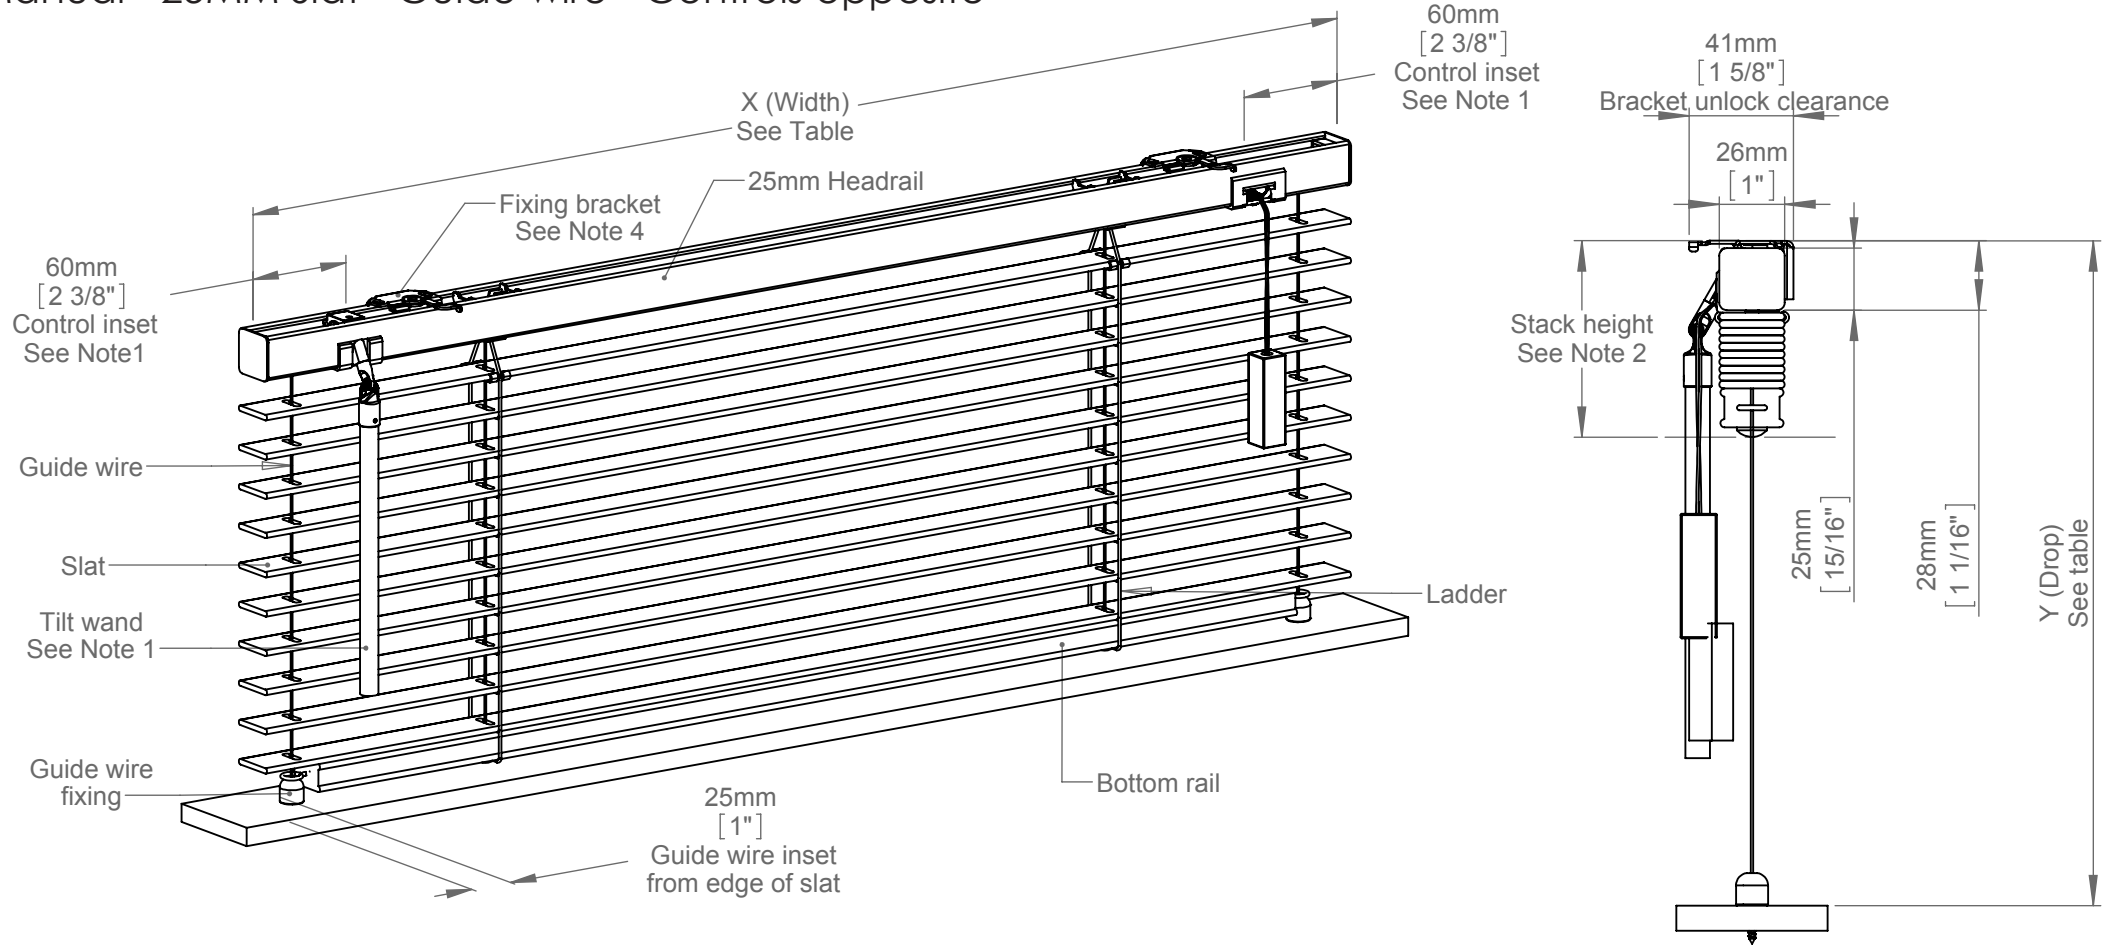

DOMETIC SKYVENETIAN

WOOD
Manual - 25MM Slat - Guide wire - Controls opposite

X(Width) & Y(Drop) Limits		
X (Min)	X (Max)	Y
450mm [17 3/4"]	2600mm [102 3/8"]	See Note 3

- Notes:
- 1 The tilt & lift controls can be positioned left or right.
 - 2 Refer to Oceanair for further stack height information.
 - 3 Refer to Oceanair for minimum and maximum drop information.
 - 4 Bracket quantity dependent on width of blind.