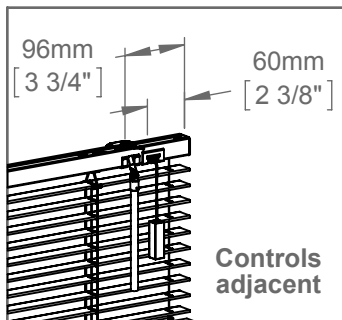

DOMETIC SKYVENETIAN

WOOD
Manual - 25MM Slat - Guide wire - Controls opposite

X(Width) & Y(Drop) Limits		
X (Min)	X (Max)	Y
450mm [17 3/4"]	2600mm [102 3/8"]	See Note 3

- Notes:
- 1 The tilt & lift controls can be positioned left or right.
 - 2 Refer to Oceanair for further stack height information.
 - 3 Refer to Oceanair for minimum and maximum drop information.
 - 4 Bracket quantity dependent on width of blind.