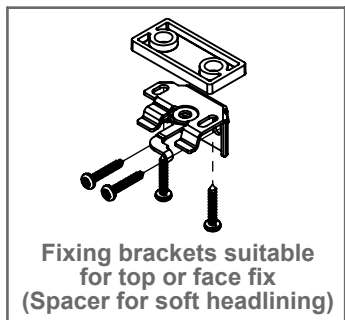

DOMETIC SKYVENETIAN

WOOD
Manual - 25MM Slat - Guide wire - Controls opposite

X(Width) & Y(Drop) Limits		
X (Min)	X (Max)	Y
450mm [17 3/4"]	2600mm [102 3/8"]	See Note 3

- Notes:
- 1 The tilt & lift controls can be positioned left or right.
 - 2 Refer to Oceanair for further stack height information.
 - 3 Refer to Oceanair for minimum and maximum drop information.
 - 4 Bracket quantity dependent on width of blind.