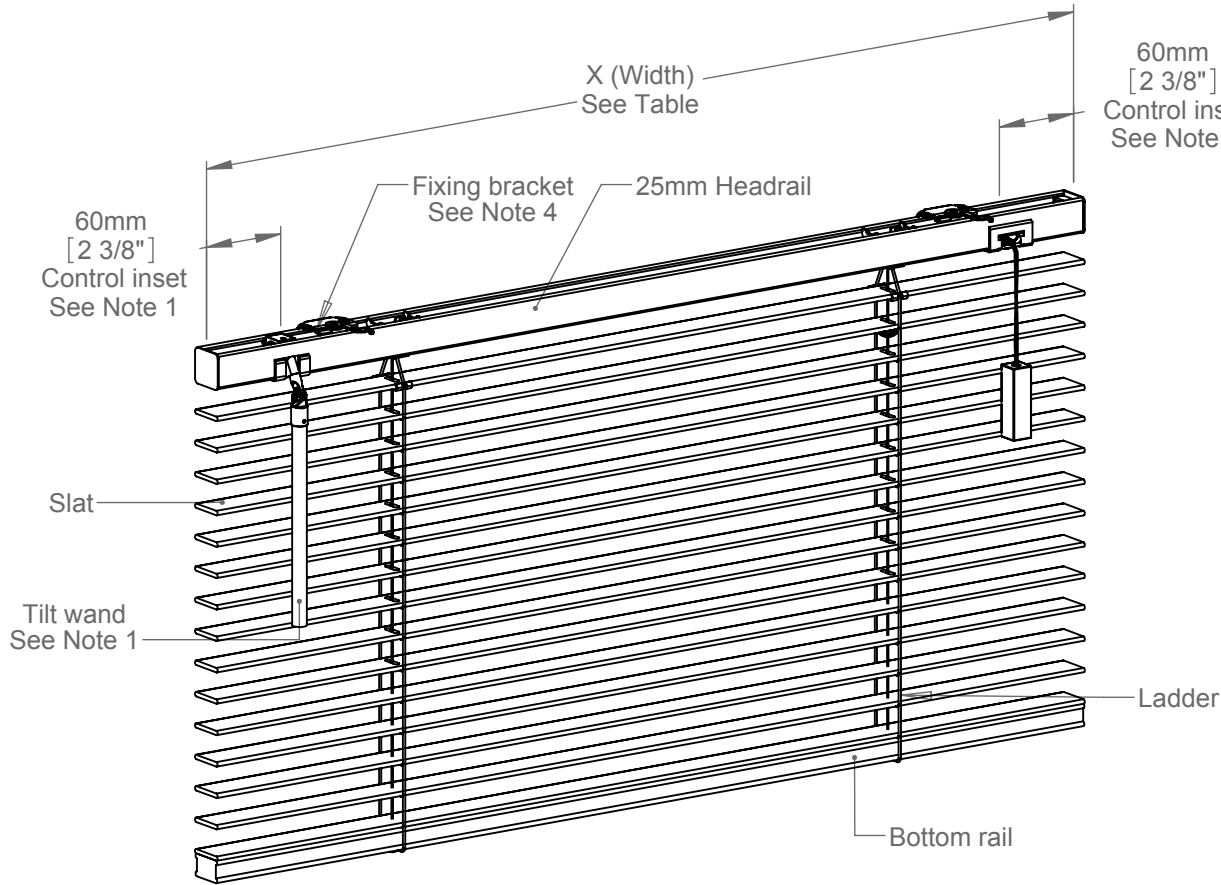

DOMETIC SKYVENETIAN

WOOD
Manual - 25mm Slat - Free hanging - Controls opposite

X (Width) & Y (Drop) Limits		
X (Min)	X (Max)	Y
450mm [17 3/4"] ²	2600mm [102 3/8"]	See Note 3

- Notes:
- 1 The position and length of the lift cord and tilt wand can be varied if necessary.
 - 2 Refer to Oceanair for further stack height information.
 - 3 Refer to Oceanair for minimum and maximum drop information.
 - 4 Bracket quantity dependent on width of blind.