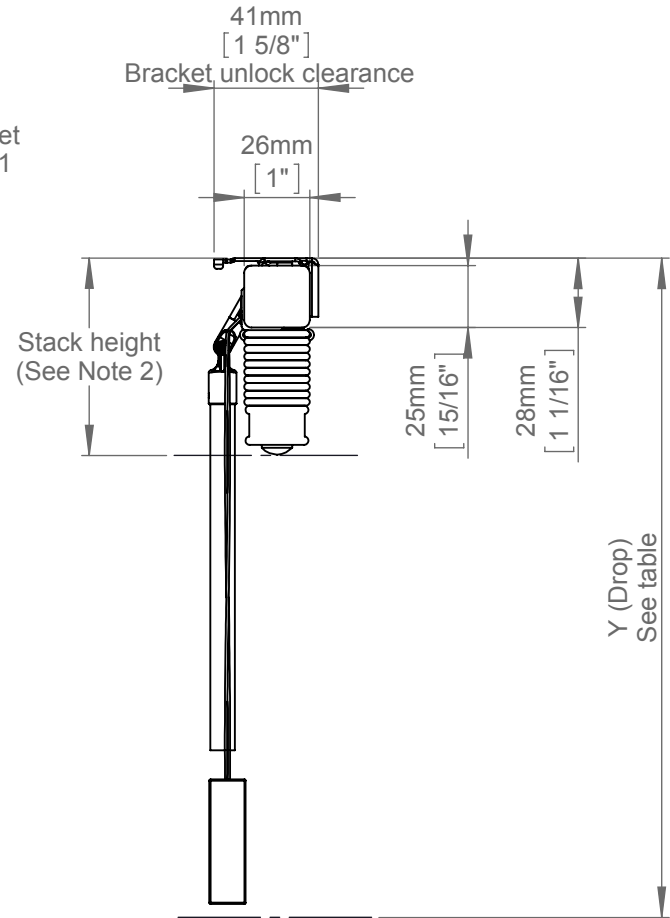

DOMETIC SKYVENETIAN

WOOD
Manual - 25mm Slat - Free hanging - Controls opposite

X (Width) & Y (Drop) Limits		
X (Min)	X (Max)	Y
450mm [17 3/4"] ²	2600mm [102 3/8"]	See Note 3

- Notes:
- 1 The position and length of the lift cord and tilt wand can be varied if necessary.
 - 2 Refer to Oceanair for further stack height information.
 - 3 Refer to Oceanair for minimum and maximum drop information.
 - 4 Bracket quantity dependent on width of blind.