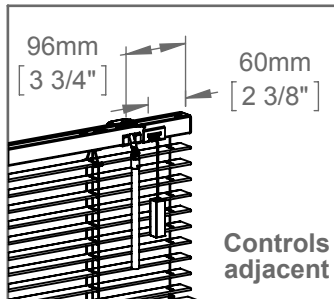

DOMETIC SKYVENETIAN

WOOD
Manual - 25mm Slat - Free hanging - Controls opposite

X (Width) & Y (Drop) Limits		
X (Min)	X (Max)	Y
450mm [17 3/4"] ²	2600mm [102 3/8"]	See Note 3

- Notes:
- 1 The position and length of the lift cord and tilt wand can be varied if necessary.
 - 2 Refer to Oceanair for further stack height information.
 - 3 Refer to Oceanair for minimum and maximum drop information.
 - 4 Bracket quantity dependent on width of blind.