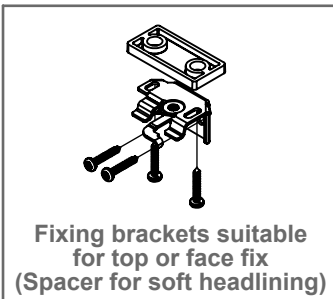

DOMETIC SKYVENETIAN

WOOD
Manual - 25mm Slat - Free hanging - Controls opposite

X (Width) & Y (Drop) Limits		
X (Min)	X (Max)	Y
450mm [17 3/4"] ²	2600mm [102 3/8"]	See Note 3

- Notes:
- 1 The position and length of the lift cord and tilt wand can be varied if necessary.
 - 2 Refer to Oceanair for further stack height information.
 - 3 Refer to Oceanair for minimum and maximum drop information.
 - 4 Bracket quantity dependent on width of blind.