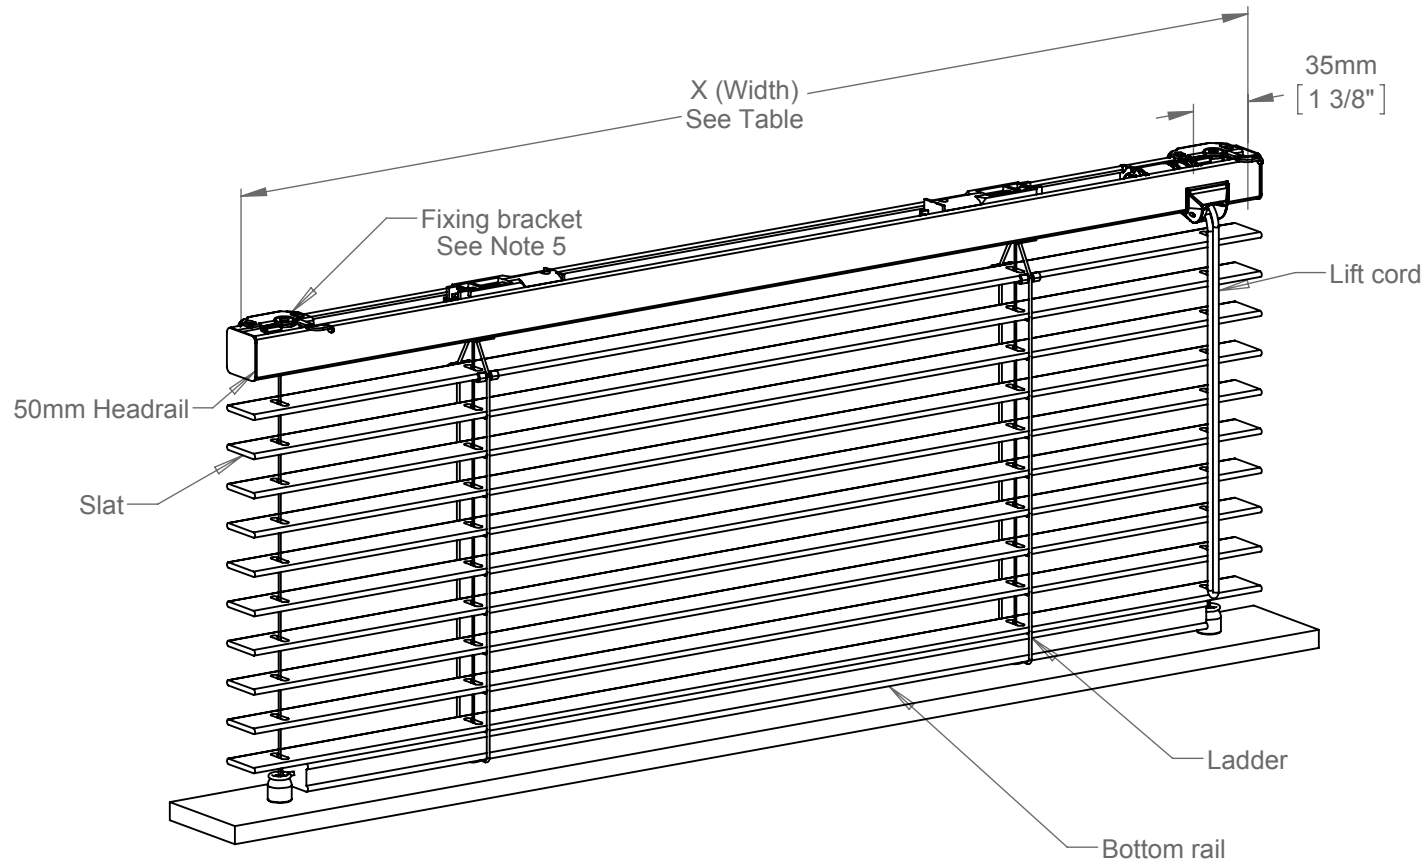

# DOMETIC SKYVENETIAN

WOOD  
Manual - 25mm Slat - Guide wire - Mono command

X (Width) & Y (Drop) Limits		
X (Min)	X (Max)	Y
450mm [17 3/4"]	2600mm [102 3/8"]	See Note 3

**Notes:**

- 1 The position and length of the lift cord and tilt wand can be varied if necessary.
- 2 Refer to Oceanair for further stack height information.
- 3 Refer to Oceanair for minimum and maximum drop information.
- 4 Bracket quantity dependent on width of blind.