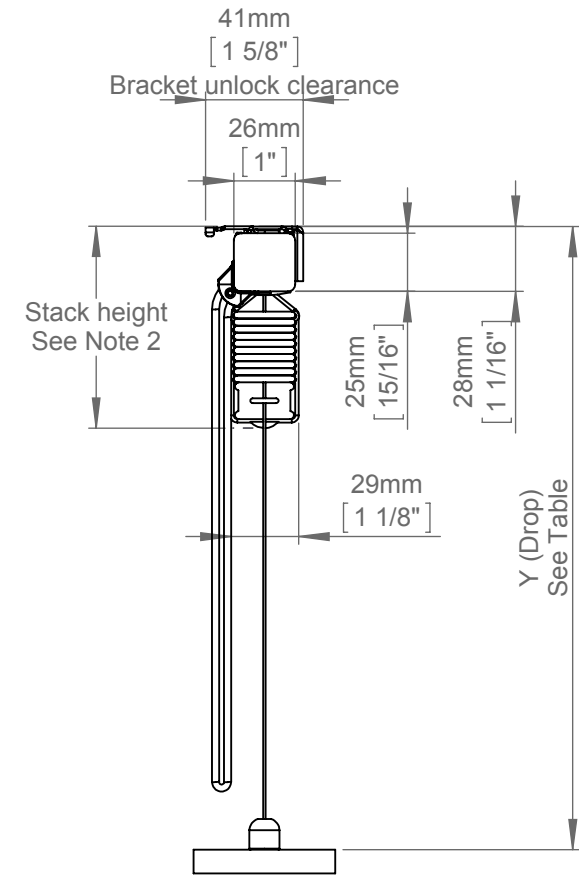

# DOMETIC SKYVENETIAN

WOOD  
Manual - 25mm Slat - Guide wire - Mono command

X (Width) & Y (Drop) Limits		
X (Min)	X (Max)	Y
450mm [17 3/4"]	2600mm [102 3/8"]	See Note 3

**Notes:**

- 1 The position and length of the lift cord and tilt wand can be varied if necessary.
- 2 Refer to Oceanair for further stack height information.
- 3 Refer to Oceanair for minimum and maximum drop information.
- 4 Bracket quantity dependent on width of blind.