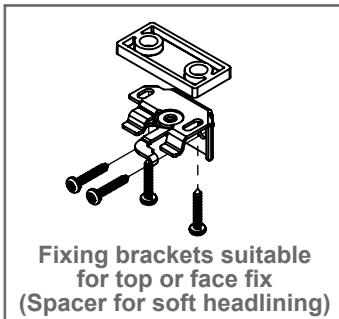

# DOMETIC SKYVENETIAN

WOOD  
Manual - 25mm Slat - Guide wire - Mono command

X (Width) & Y (Drop) Limits		
X (Min)	X (Max)	Y
450mm [17 3/4"]	2600mm [102 3/8"]	See Note 3

**Notes:**

- 1 The position and length of the lift cord and tilt wand can be varied if necessary.
- 2 Refer to Oceanair for further stack height information.
- 3 Refer to Oceanair for minimum and maximum drop information.
- 4 Bracket quantity dependent on width of blind.