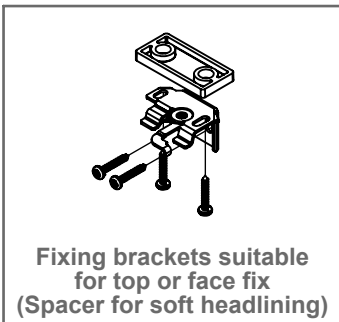

DOMETIC SKYVENETIAN

WOOD
Manual - 25mm Slat - Free Hanging - Mono command

X (Width) & Y (Drop) Limits		
X (Min)	X (Max)	Y
450mm [17 3/4"]	2600mm [102 3/8"]	See Note 3

Notes:

- 1 The position and length of the lift cord and tilt wand can be varied if necessary.
- 2 Refer to Oceanair for further stack height information.
- 3 Refer to Oceanair for minimum and maximum drop information.
- 4 Bracket quantity dependent on width of blind.