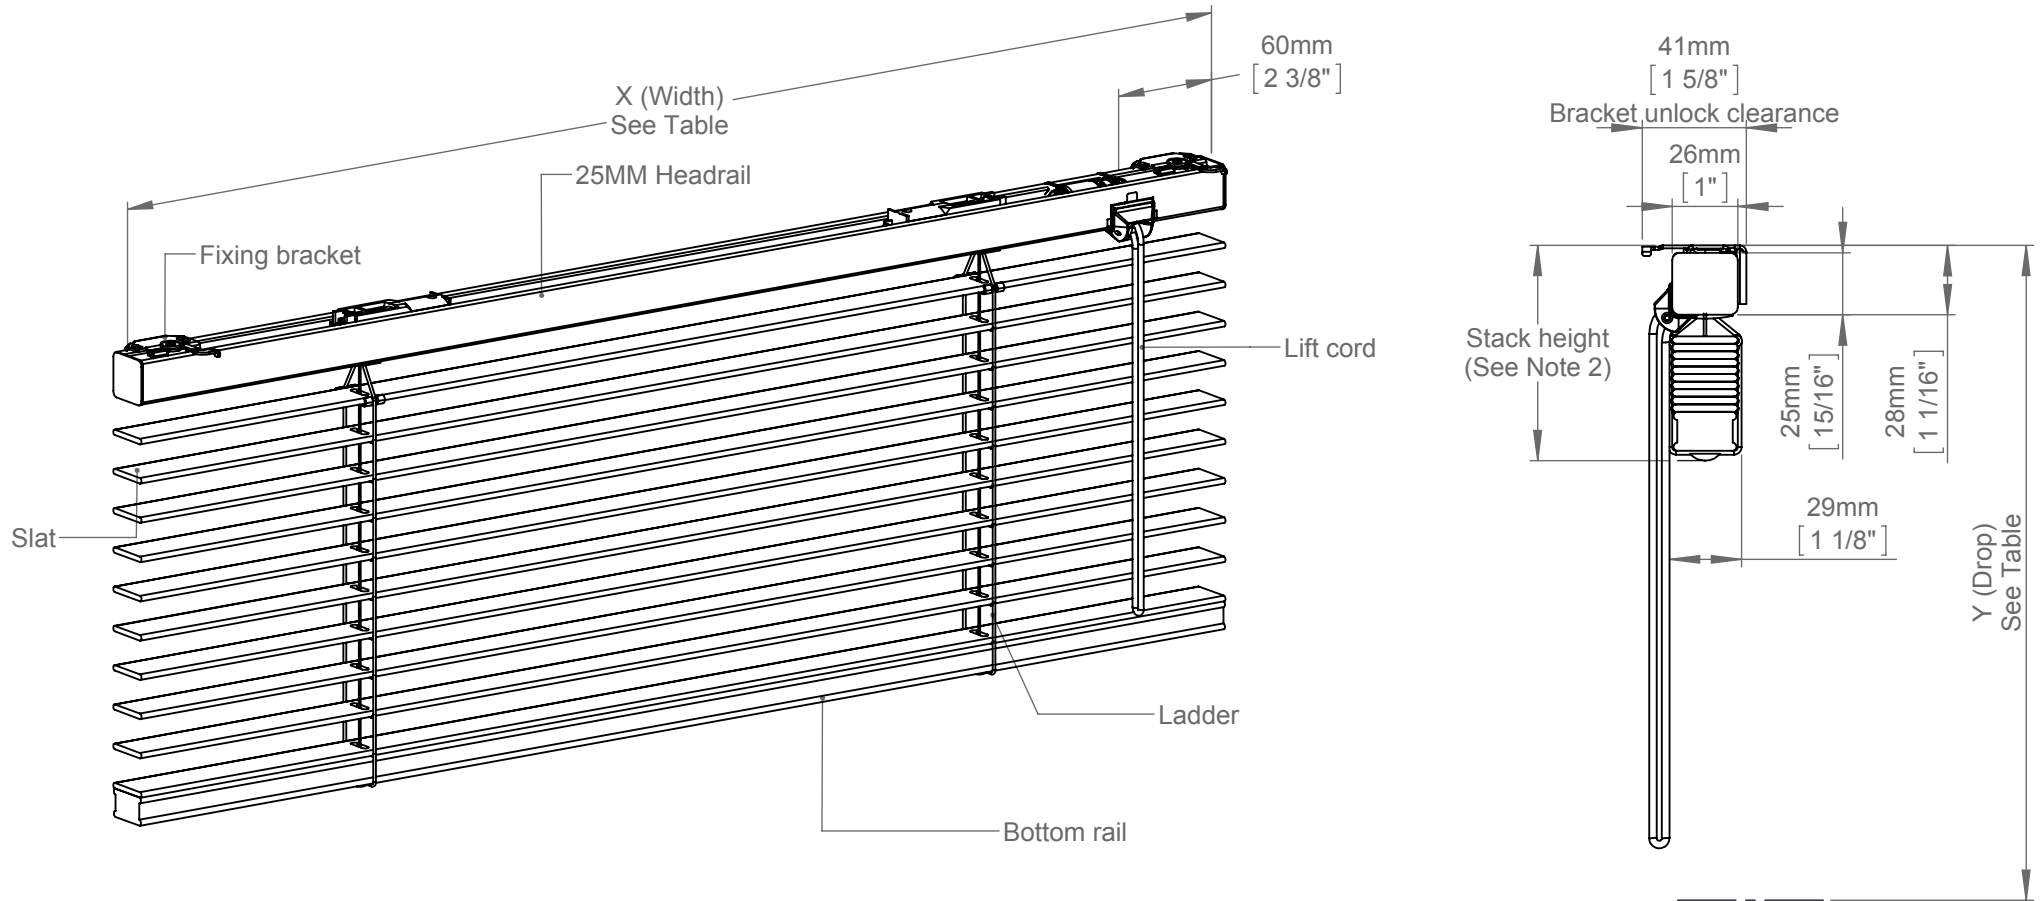

DOMETIC SKYVENETIAN

WOOD
Manual - 25mm Slat - Free Hanging - Mono command

X (Width) & Y (Drop) Limits		
X (Min)	X (Max)	Y
450mm [17 3/4"]	2600mm [102 3/8"]	See Note 3

Notes:

- 1 The position and length of the lift cord and tilt wand can be varied if necessary.
- 2 Refer to Oceanair for further stack height information.
- 3 Refer to Oceanair for minimum and maximum drop information.
- 4 Bracket quantity dependent on width of blind.