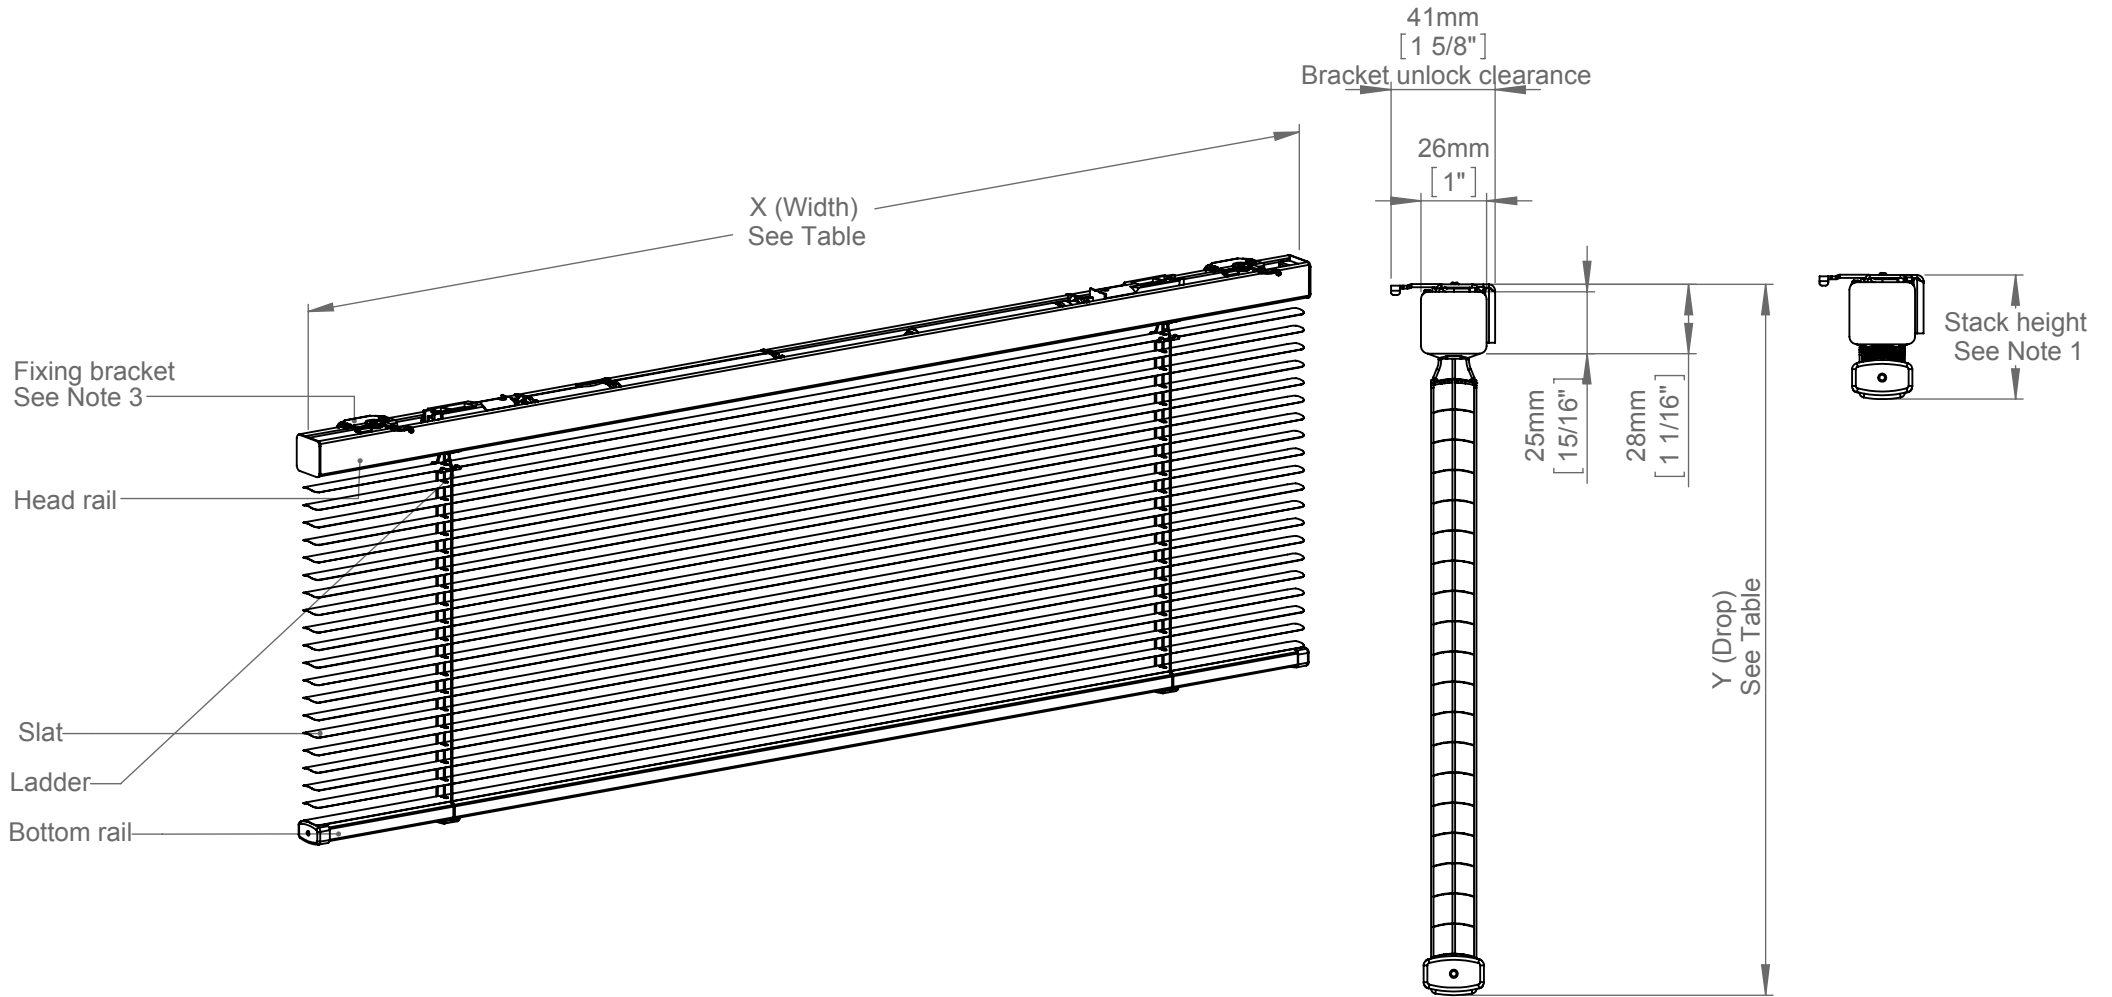

DOMETIC SKYVENETIAN

ALUMINIUM

Powered - 16mm Slat - Free Hanging - 24V DC Somfy LW25

X(Width) & Y(Drop) Limits		
X (Min)	X (Max)	Y
740mm [29 1/8"]	3150mm [124"]	See Note 2

- Notes:
 1 Refer to Oceanair for further stack height information.
 2 Refer to Oceanair for minimum and maximum drop information.
 3 Bracket quantity dependent on width of blind.