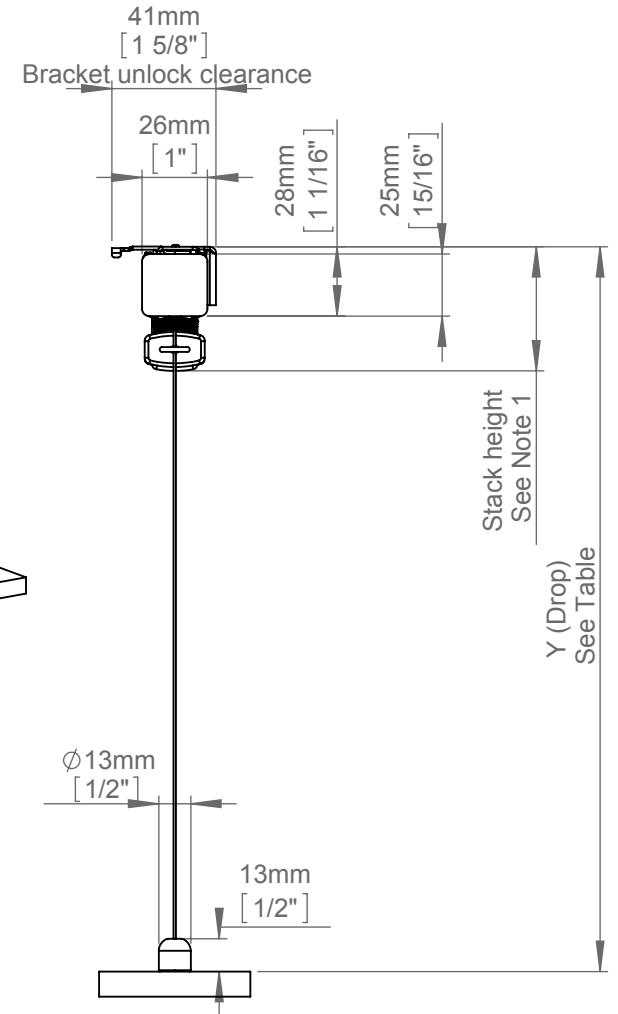

# DOMETIC SKYVENETIAN

ALUMINIUM

Powered - 16mm Slat - Guide Wire - 24V DC Somfy LW25

X(Width) & Y(Drop) Limits		
X (Min)	X (Max)	Y
740mm [29 1/8"]	3150mm [124"]	See Note 2

- Notes:
- 1 Refer to Oceanair for further stack height information.
  - 2 Refer to Oceanair for minimum and maximum drop information.
  - 3 Bracket quantity dependent on width of blind.