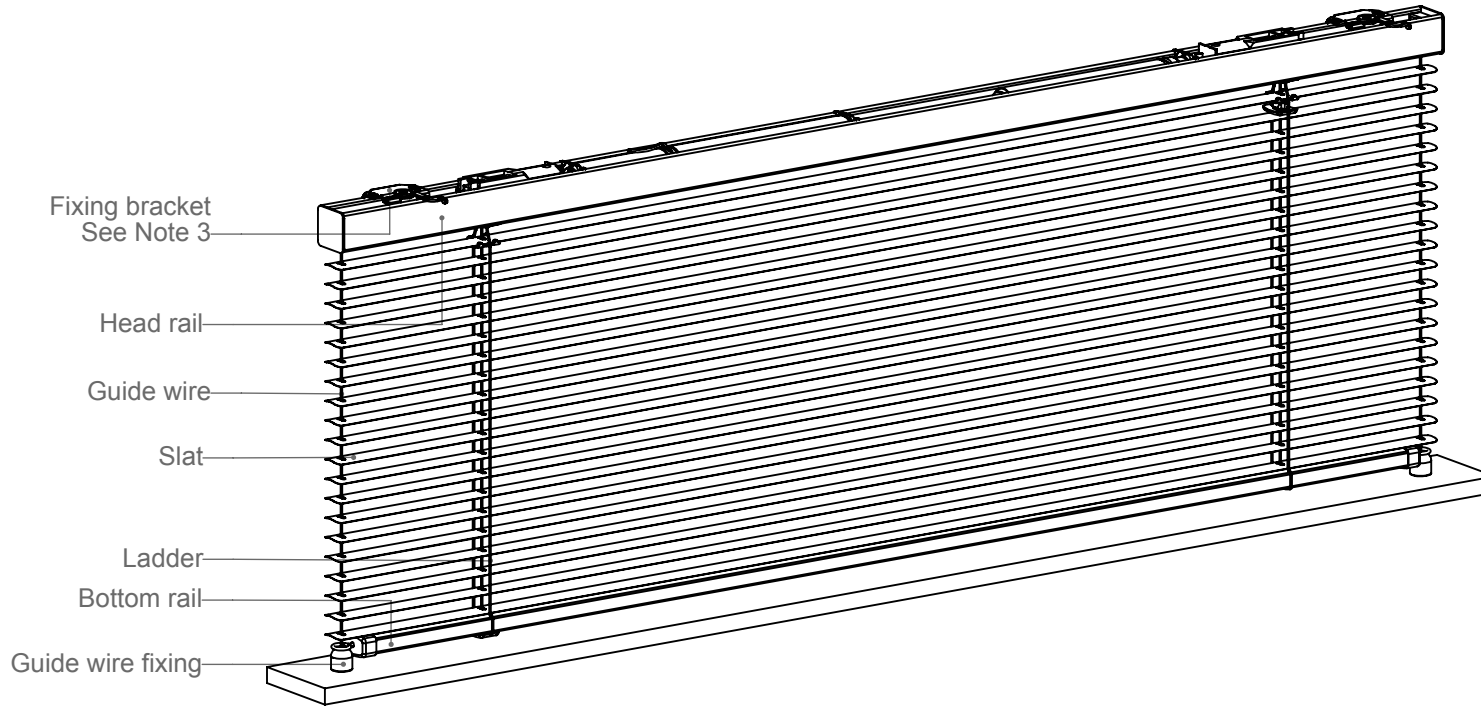

# DOMETIC SKYVENETIAN

ALUMINIUM

Powered - 16mm Slat - Guide Wire - 24V DC Somfy LW25

X(Width) & Y(Drop) Limits		
X (Min)	X (Max)	Y
740mm [29 1/8"]	3150mm [124"]	See Note 2

- Notes:
- 1 Refer to Oceanair for further stack height information.
  - 2 Refer to Oceanair for minimum and maximum drop information.
  - 3 Bracket quantity dependent on width of blind.