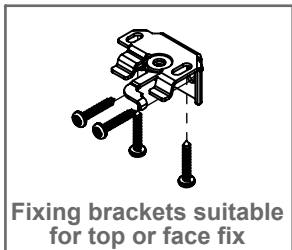

DOMETIC SKYVENETIAN

ALUMINIUM

Manual - 16mm Slat - Free Hanging - Controls Opposite

X(Width) & Y(Drop) Limits		
X (Min)	X (Max)	Y
320mm [12 5/8"]	3150mm [124"]	See Note 3

- Notes:
- 1 The position and length of the lift cord and tilt wand can be varied if necessary.
 - 2 Refer to Oceanair for further stack height information.
 - 3 Refer to Oceanair for minimum and maximum drop information.
 - 4 Bracket quantity dependent on width of blind.