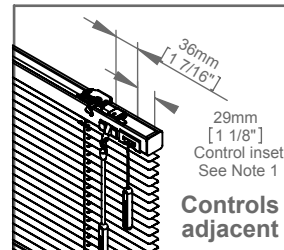

DOMETIC SKYVENETIAN

ALUMINIUM

Manual - 16mm Slat - Free Hanging - Controls Opposite

X(Width) & Y(Drop) Limits		
X (Min)	X (Max)	Y
320mm [12 5/8"]	3150mm [124"]	See Note 3

- Notes:
- 1 The position and length of the lift cord and tilt wand can be varied if necessary.
 - 2 Refer to Oceanair for further stack height information.
 - 3 Refer to Oceanair for minimum and maximum drop information.
 - 4 Bracket quantity dependent on width of blind.