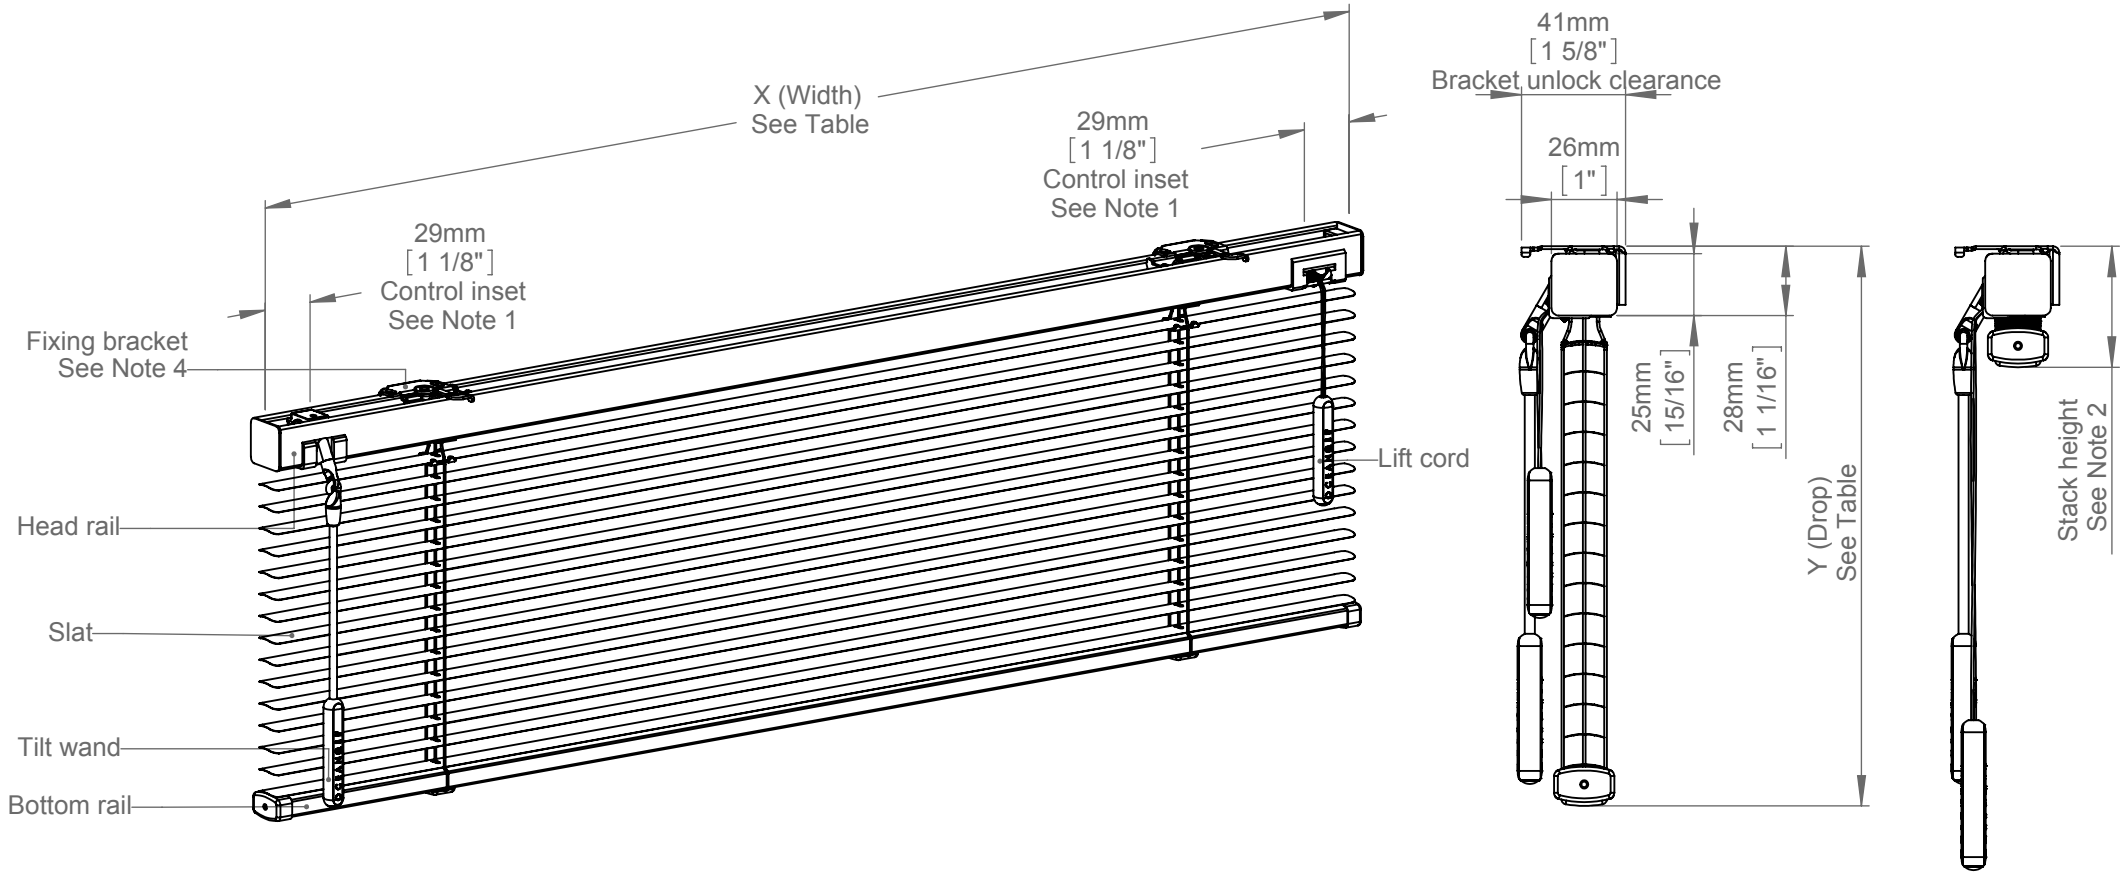

DOMETIC SKYVENETIAN

ALUMINIUM

Manual - 16mm Slat - Free Hanging - Controls Opposite

X(Width) & Y(Drop) Limits		
X (Min)	X (Max)	Y
320mm [12 5/8"]	3150mm [124"]	See Note 3

- Notes:
- 1 The position and length of the lift cord and tilt wand can be varied if necessary.
 - 2 Refer to Oceanair for further stack height information.
 - 3 Refer to Oceanair for minimum and maximum drop information.
 - 4 Bracket quantity dependent on width of blind.