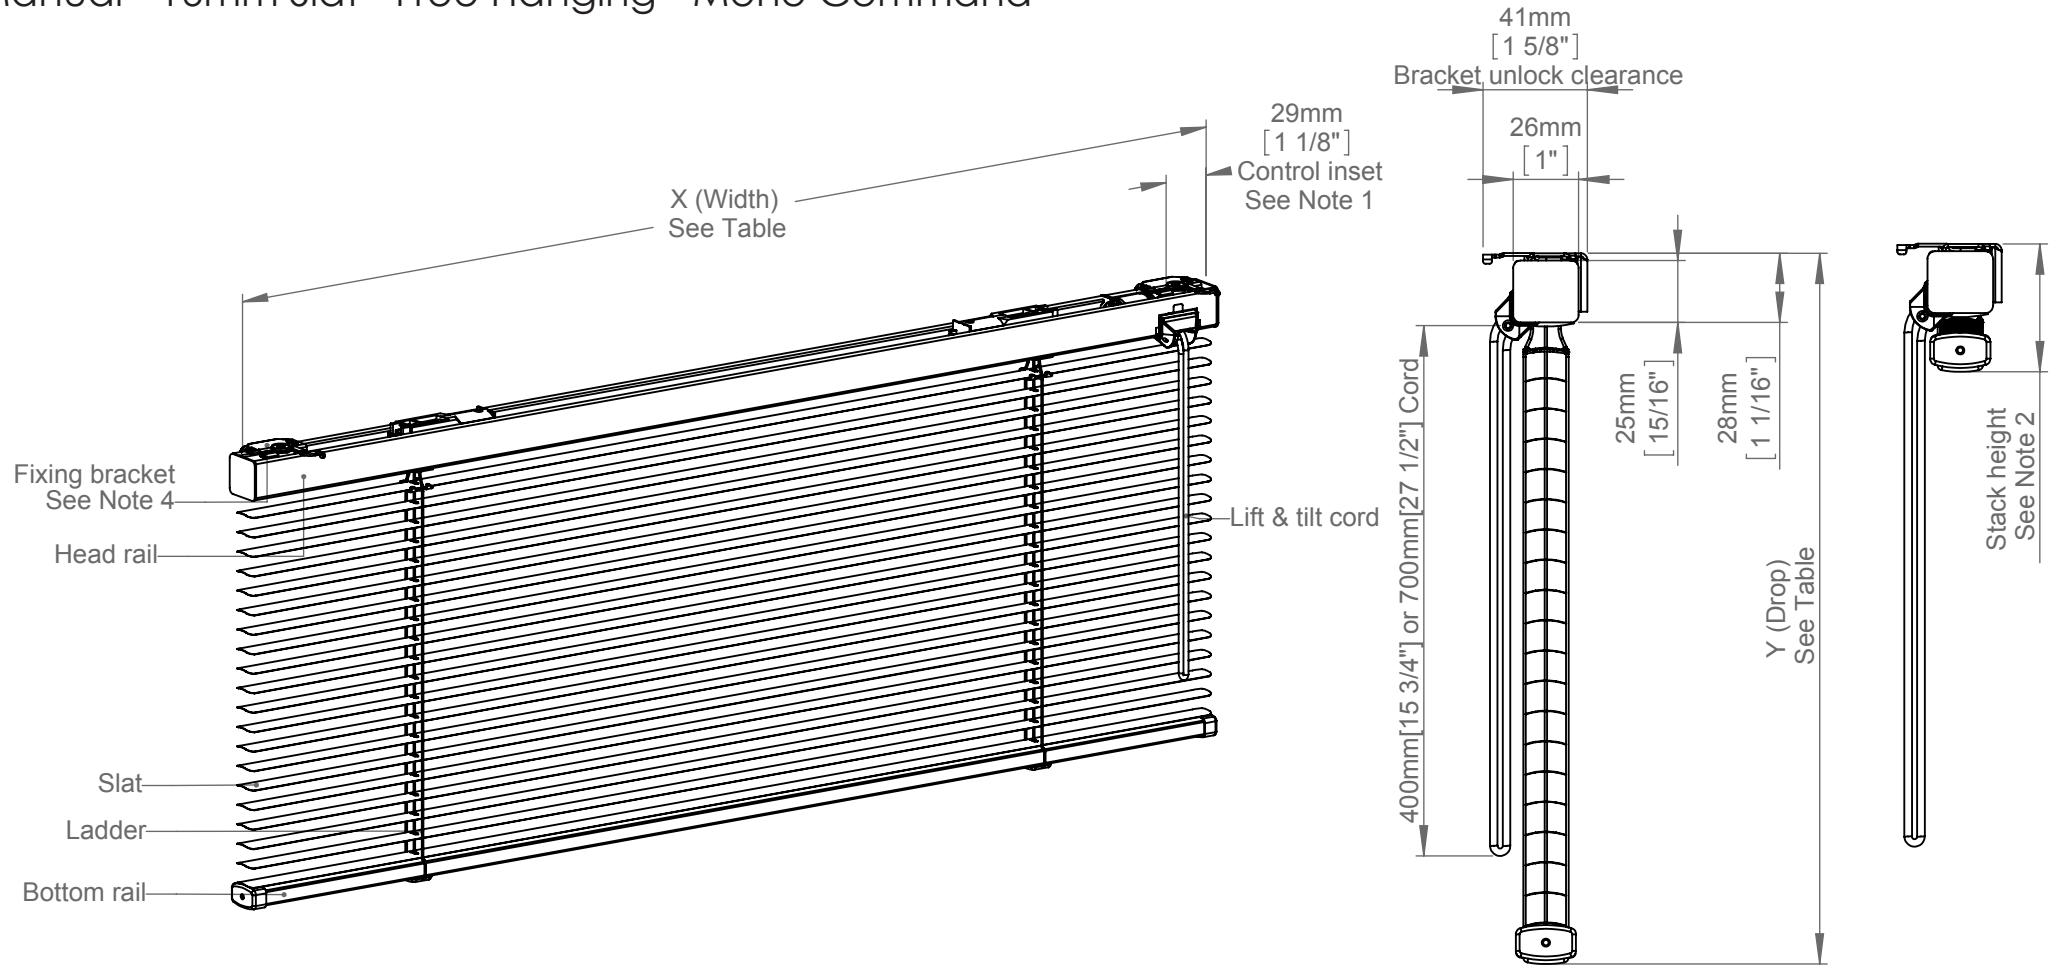

# DOMETIC SKYVENETIAN

ALUMINIUM

Manual - 16mm Slat - Free Hanging - Mono Command

X(Width) & Y(Drop) Limits		
X (Min)	X (Max)	Y
375mm [14 3/4"]	3150mm [124"]	See Note 3

**Notes:**

- 1 The position of the lift cord can be varied if necessary.
- 2 Refer to Oceanair for further stack height information.
- 3 Refer to Oceanair for minimum and maximum drop information.
- 4 Bracket quantity dependent on width of blind.