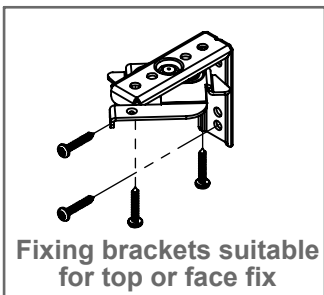

DOMETIC SKYVENETIAN

WOOD
Manual - 50mm Slat - Guide Wire - Controls Opposite

- Cherry
- Natural
- Maple
- Honey Oak
- Ebony
- Black
- White
- Off White
- White Mist
- Red Mahogany
- Dark Mahogany
- Dark Walnut
- European Walnut
- American Walnut

Acorn options

| X(Width) & Y(Drop) Limits | | |
|---------------------------|-------------------|------------|
| X (Min) | X (Max) | Y |
| 345mm [13 5/8"] | 3000mm [118 1/8"] | See Note 3 |

- Notes:
- 1 The position and length of the lift cord and tilt cord can be varied if necessary.
 - 2 Refer to Oceanair for further stack height information.
 - 3 Refer to Oceanair for minimum and maximum drop information.
 - 4 For blinds where X is less than 345mm [13 5/8"] controls must be opposing ends.
 - 5 Bracket quantity dependent on width of blind.