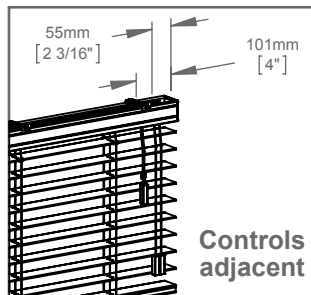

DOMETIC SKYVENETIAN

WOOD
Manual - 50mm Slat - Guide Wire - Controls Opposite

- Cherry
- Natural
- Maple
- Honey Oak
- Ebony
- Black
- White
- Off White
- White Mist
- Red Mahogany
- Dark Mahogany
- Dark Walnut
- European Walnut
- American Walnut

Acorn options

| X(Width) & Y(Drop) Limits | | |
|---------------------------|-------------------|------------|
| X (Min) | X (Max) | Y |
| 345mm [13 5/8"] | 3000mm [118 1/8"] | See Note 3 |

- Notes:
- 1 The position and length of the lift cord and tilt cord can be varied if necessary.
 - 2 Refer to Oceanair for further stack height information.
 - 3 Refer to Oceanair for minimum and maximum drop information.
 - 4 For blinds where X is less than 345mm [13 5/8"] controls must be opposing ends.
 - 5 Bracket quantity dependent on width of blind.