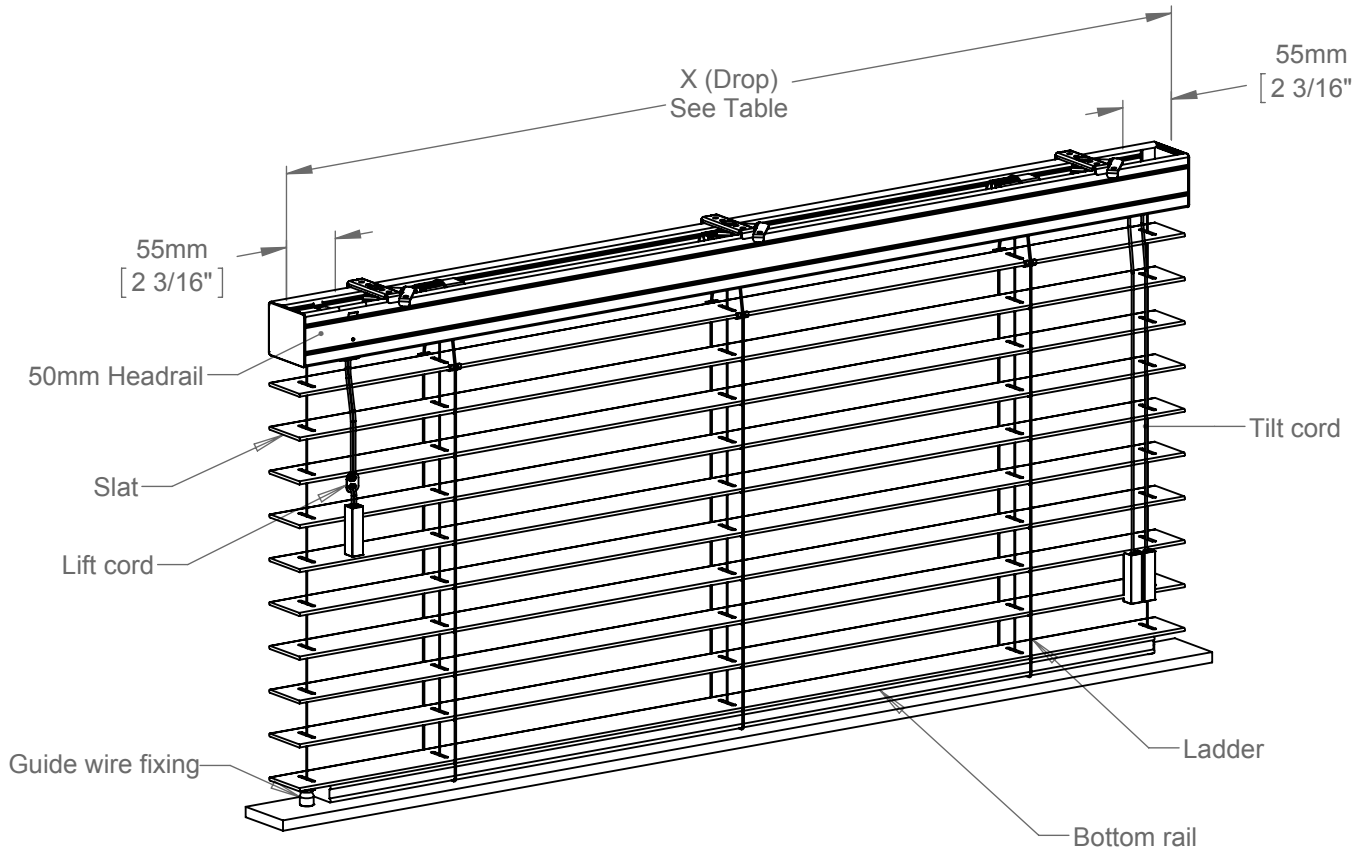

DOMETIC SKYVENETIAN

WOOD
Manual - 50mm Slat - Guide Wire - Controls Opposite

- Cherry
- Natural
- Maple
- Honey Oak
- Ebony
- Black
- White
- Off White
- White Mist
- Red Mahogany
- Dark Mahogany
- Dark Walnut
- European Walnut
- American Walnut

Acorn options

| X(Width) & Y(Drop) Limits | | |
|---------------------------|-------------------|------------|
| X (Min) | X (Max) | Y |
| 345mm [13 5/8"] | 3000mm [118 1/8"] | See Note 3 |

- Notes:
- 1 The position and length of the lift cord and tilt cord can be varied if necessary.
 - 2 Refer to Oceanair for further stack height information.
 - 3 Refer to Oceanair for minimum and maximum drop information.
 - 4 For blinds where X is less than 345mm [13 5/8"] controls must be opposing ends.
 - 5 Bracket quantity dependent on width of blind.