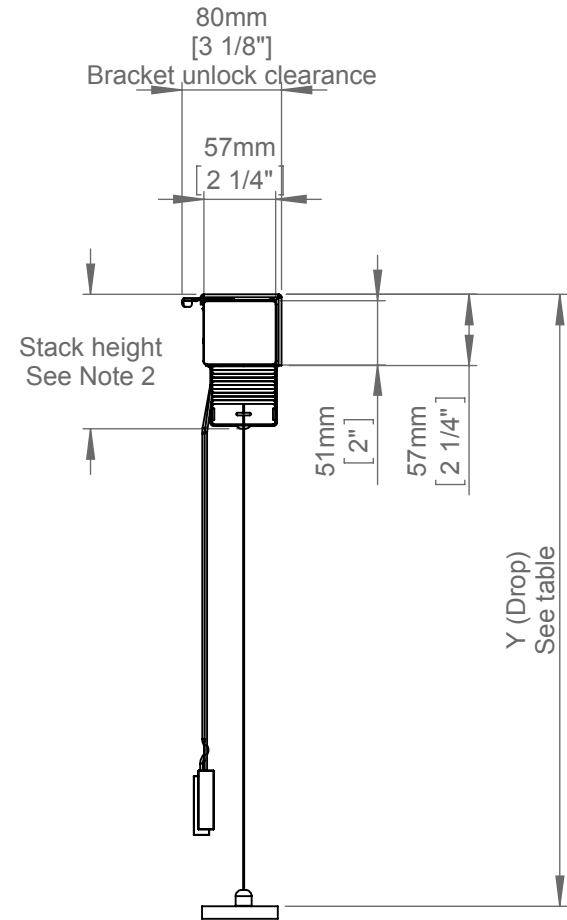

DOMETIC SKYVENETIAN

WOOD
Manual - 50mm Slat - Guide Wire - Controls Opposite

- Cherry
- Natural
- Maple
- Honey Oak
- Ebony
- Black
- White
- Off White
- White Mist
- Red Mahogany
- Dark Mahogany
- Dark Walnut
- European Walnut
- American Walnut

Acorn options

| X(Width) & Y(Drop) Limits | | |
|---------------------------|-------------------|------------|
| X (Min) | X (Max) | Y |
| 345mm [13 5/8"] | 3000mm [118 1/8"] | See Note 3 |

- Notes:
- 1 The position and length of the lift cord and tilt cord can be varied if necessary.
 - 2 Refer to Oceanair for further stack height information.
 - 3 Refer to Oceanair for minimum and maximum drop information.
 - 4 For blinds where X is less than 345mm [13 5/8"] controls must be opposing ends.
 - 5 Bracket quantity dependent on width of blind.