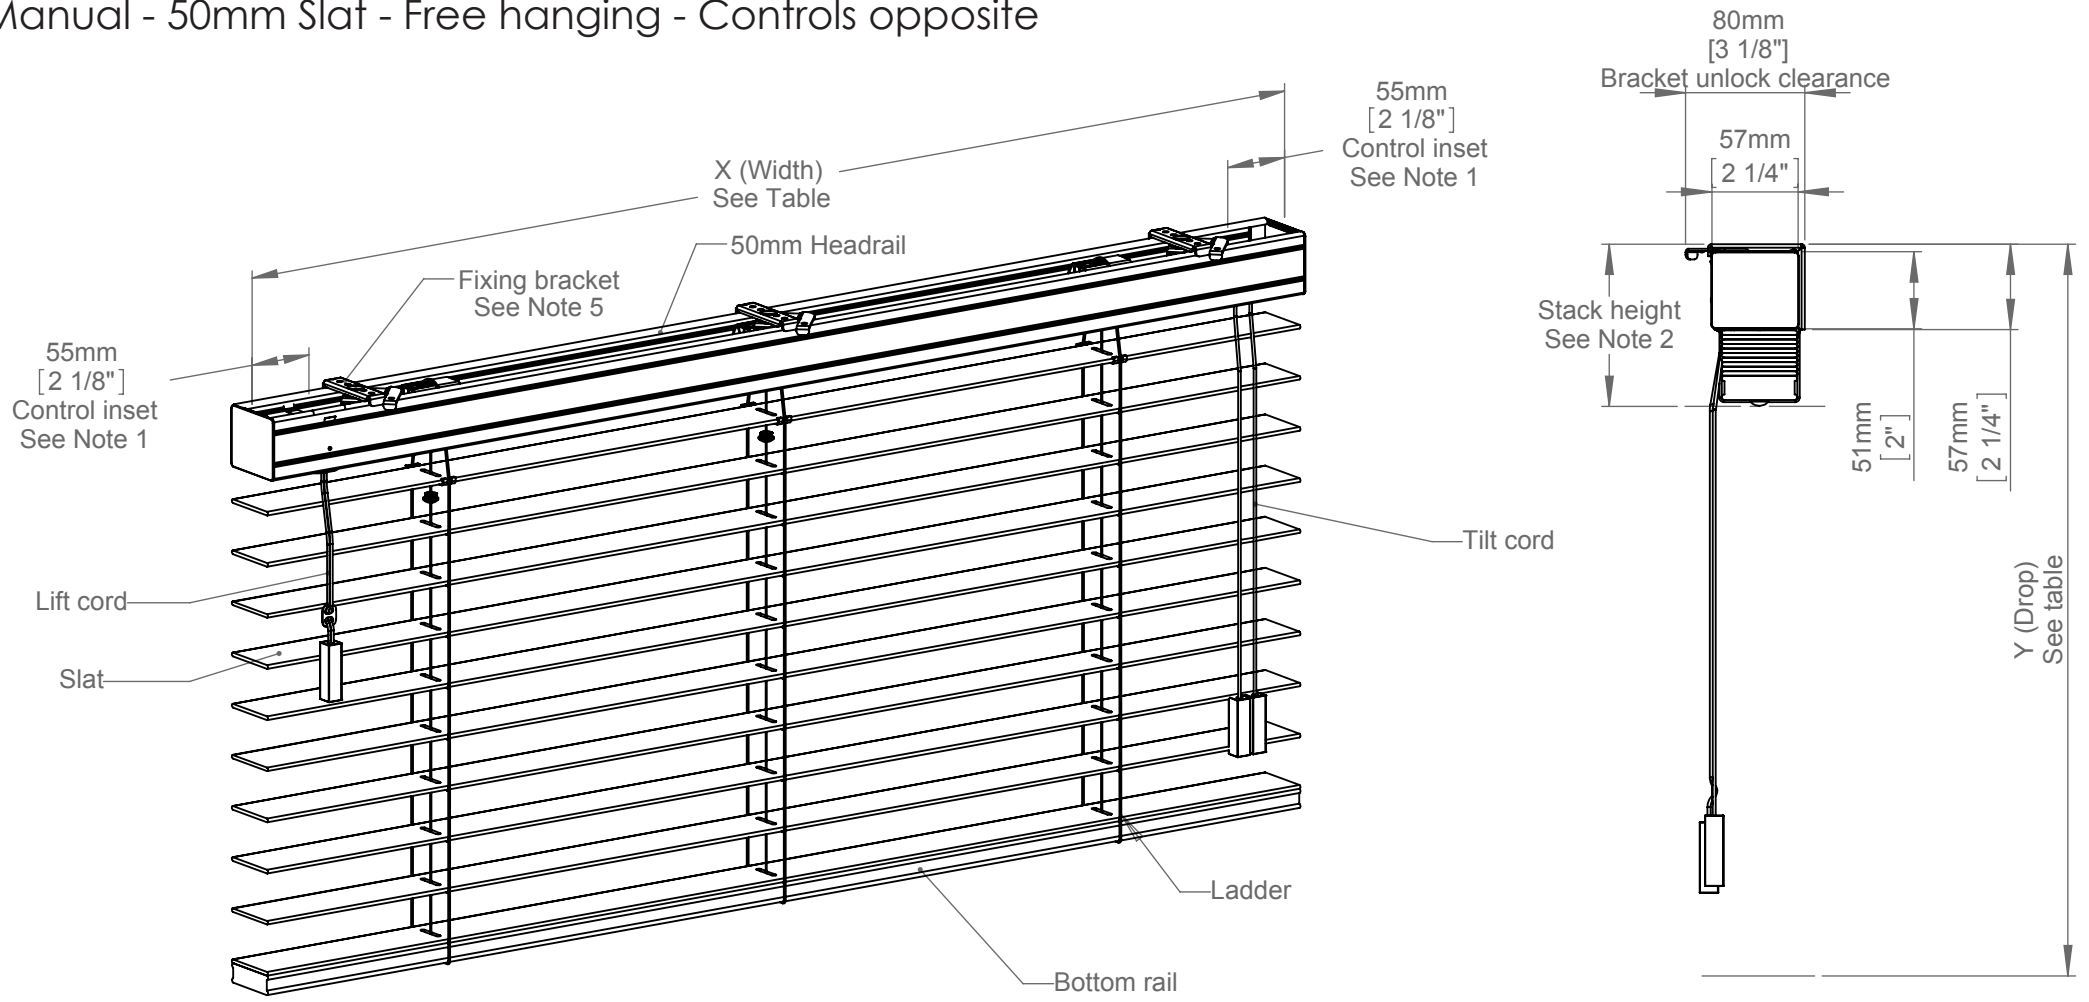

# DOMETIC SKYVENETIAN

WOOD  
Manual - 50mm Slat - Free hanging - Controls opposite

Cherry  
Natural  
Maple  
Honey Oak  
Ebony  
Black  
White  
Off White  
White Mist  
Red Mahogany  
Dark Mahogany  
Dark Walnut  
European Walnut  
American Walnut

**Acorn options**

X(Width) & Y(Drop) Limits		
X (Min)	X (Max)	Y
345mm [20 5/8"]	3000mm [118 1/8"]	See Note 3

- Notes:
- 1 The position and length of the lift cord and tilt cord can be varied if necessary.
  - 2 Refer to Oceanair for further stack height information.
  - 3 Refer to Oceanair for minimum and maximum drop information.
  - 4 For blinds where X is less than 525mm [20 5/8"] controls must be opposing ends.
  - 5 Bracket quantity dependent on width of blind.