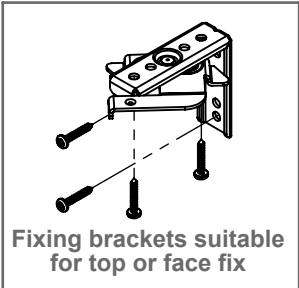

# DOMETIC SKYVENETIAN

WOOD  
Manual - 50mm Slat - Free hanging - Controls opposite

Cherry  
Natural  
Maple  
Honey Oak  
Ebony  
Black  
White  
Off White  
White Mist  
Red Mahogany  
Dark Mahogany  
Dark Walnut  
European Walnut  
American Walnut

**Acorn options**

X(Width) & Y(Drop) Limits		
X (Min)	X (Max)	Y
345mm [20 5/8"]	3000mm [118 1/8"]	See Note 3

- Notes:
- 1 The position and length of the lift cord and tilt cord can be varied if necessary.
  - 2 Refer to Oceanair for further stack height information.
  - 3 Refer to Oceanair for minimum and maximum drop information.
  - 4 For blinds where X is less than 525mm [20 5/8"] controls must be opposing ends.
  - 5 Bracket quantity dependent on width of blind.