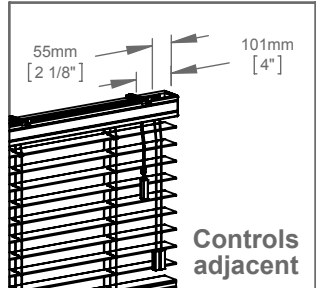

# DOMETIC SKYVENETIAN

WOOD  
Manual - 50mm Slat - Free hanging - Controls opposite

Cherry  
Natural  
Maple  
Honey Oak  
Ebony  
Black  
White  
Off White  
White Mist  
Red Mahogany  
Dark Mahogany  
Dark Walnut  
European Walnut  
American Walnut

**Acorn options**

X(Width) & Y(Drop) Limits		
X (Min)	X (Max)	Y
345mm [20 5/8"]	3000mm [118 1/8"]	See Note 3

- Notes:
- 1 The position and length of the lift cord and tilt cord can be varied if necessary.
  - 2 Refer to Oceanair for further stack height information.
  - 3 Refer to Oceanair for minimum and maximum drop information.
  - 4 For blinds where X is less than 525mm [20 5/8"] controls must be opposing ends.
  - 5 Bracket quantity dependent on width of blind.