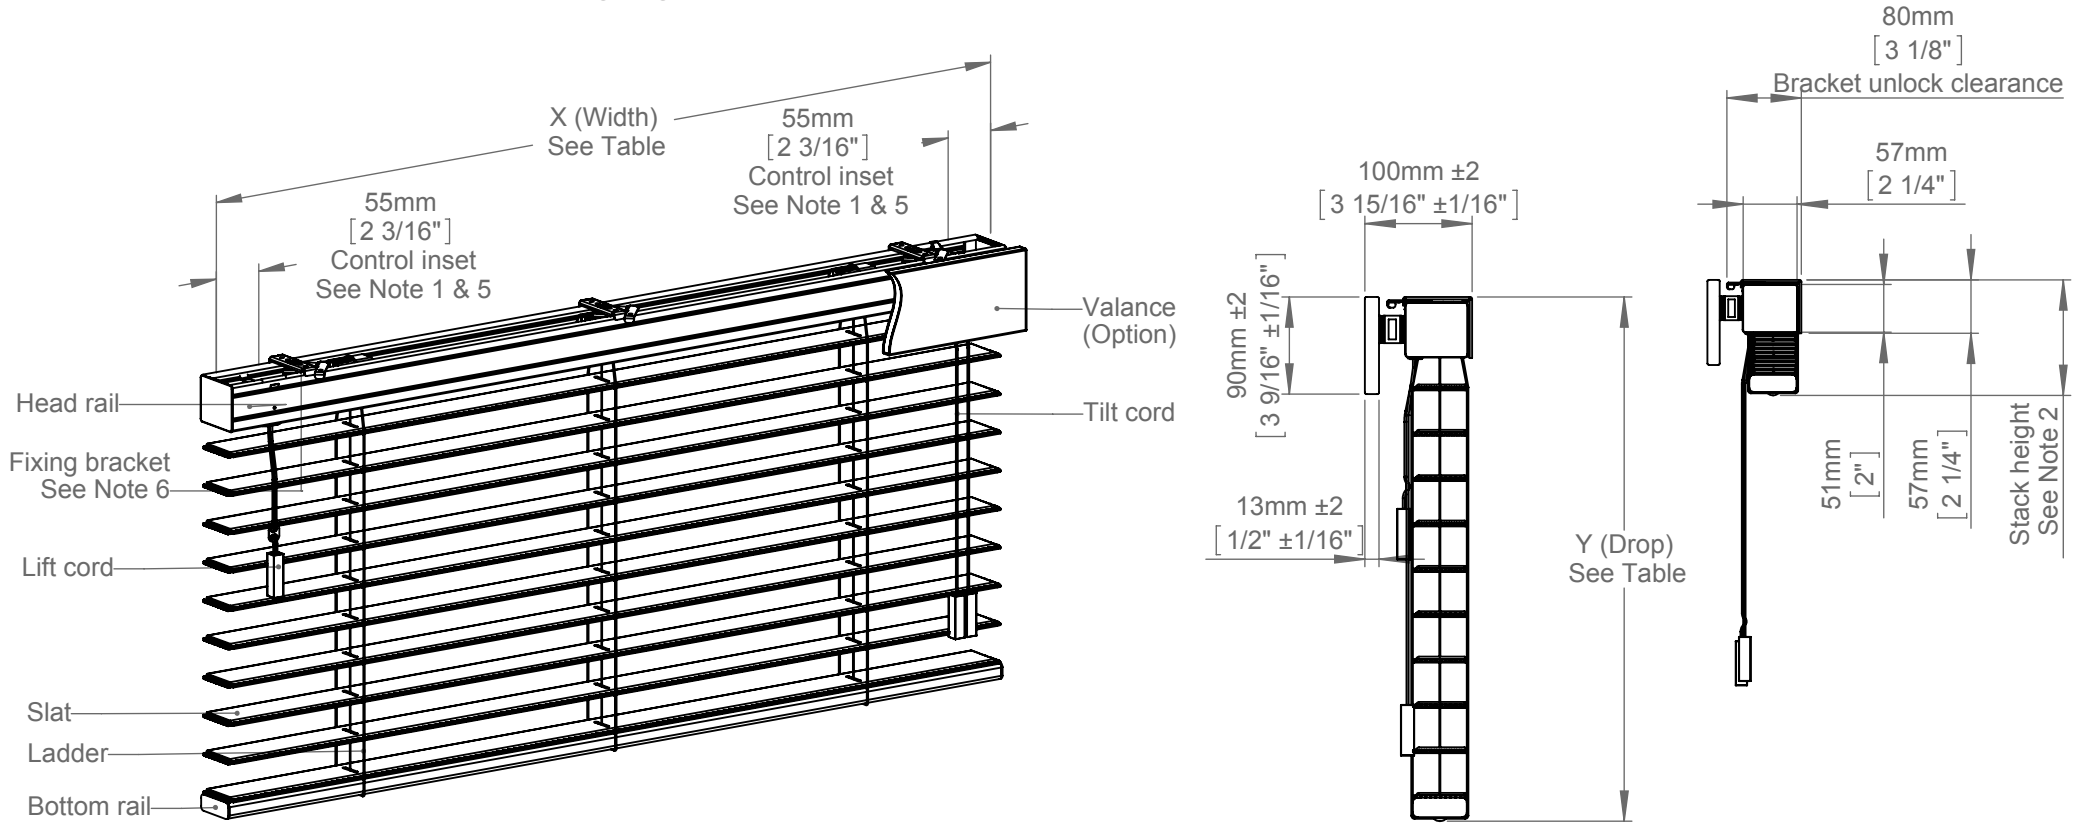

DOMETIC SKYVENETIAN

LEATHER

Manual - 50mm Slat - Free Hanging - Controls Opposite

Notes:

- 1 The position and length of the pull lift cord and tilt cord can be varied if necessary.
- 2 Refer to Oceanair for further stack height information.
- 3 Refer to Oceanair for minimum and maximum drop information.
- 4 X (Max leather) = 1800mm [70 7/8"], X (Min faux leather) = 2400mm [94 1/2"].
- 5 For blinds where X is less than 525mm [20 5/8"] controls must be opposing ends.
- 6 Bracket quantity dependent on width of blind.
- 7 Dimensions in millimeters (Imperial equivalents are shown for reference only).

X(Width) & Y(Drop) Limits		
X (Min)	X (Max)	Y
525mm [20 5/8"]	See Note 4	See Note 3