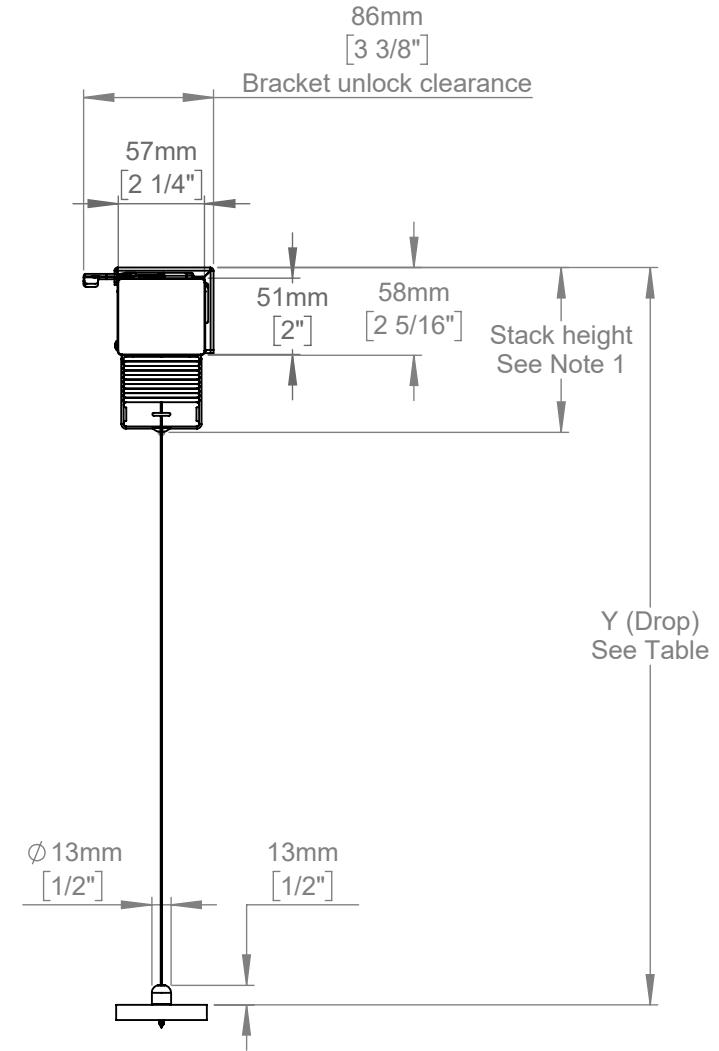

# DOMETIC SKYVENETIAN WOOD

Powered - 50mm Slat - Guide Wire - Somfy LS40 110V/20V AC

X(Width) & Y(Drop) Limits		
X (Min)	X (Max)	Y
670mm [26 3/8"]	3000mm [118 1/8"]	See Note 2

**Notes:**

- 1 Refer to Oceanair for further stack height information.
- 2 Refer to Oceanair for minimum and maximum drop information.
- 3 Bracket quantity dependent on width of blind.