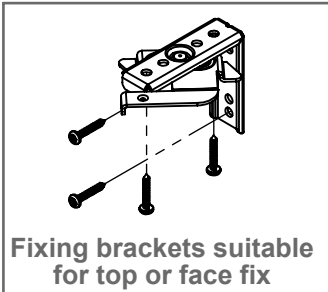

# DOMETIC SKYVENETIAN WOOD

Powered - 50mm Slat - Guide Wire - Somfy LS40 110V/20V AC

X(Width) & Y(Drop) Limits		
X (Min)	X (Max)	Y
670mm [26 3/8"]	3000mm [118 1/8"]	See Note 2

**Notes:**

- 1 Refer to Oceanair for further stack height information.
- 2 Refer to Oceanair for minimum and maximum drop information.
- 3 Bracket quantity dependent on width of blind.