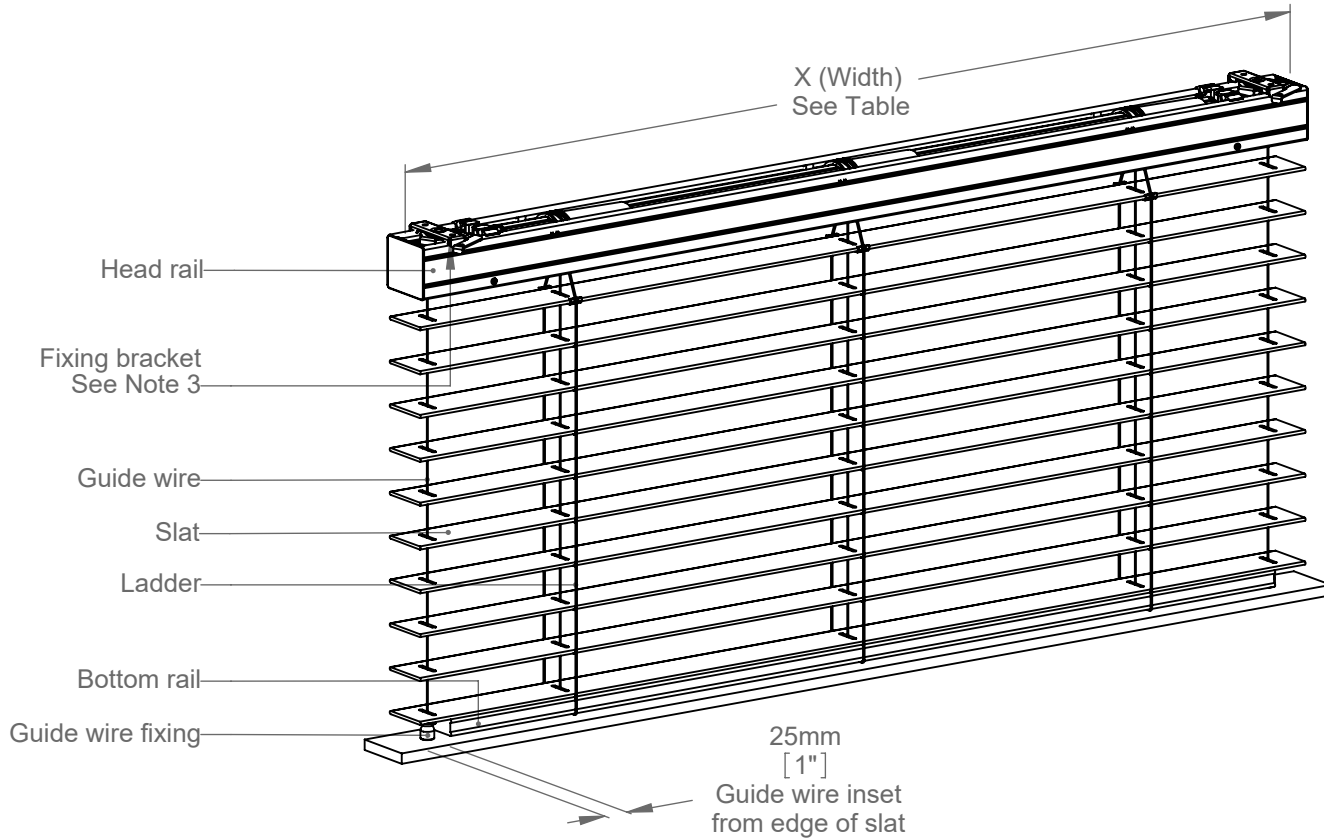

# DOMETIC SKYVENETIAN WOOD

Powered - 50mm Slat - Guide Wire - Somfy LS40 110V/20V AC

X(Width) & Y(Drop) Limits		
X (Min)	X (Max)	Y
670mm [26 3/8"]	3000mm [118 1/8"]	See Note 2

**Notes:**

- 1 Refer to Oceanair for further stack height information.
- 2 Refer to Oceanair for minimum and maximum drop information.
- 3 Bracket quantity dependent on width of blind.