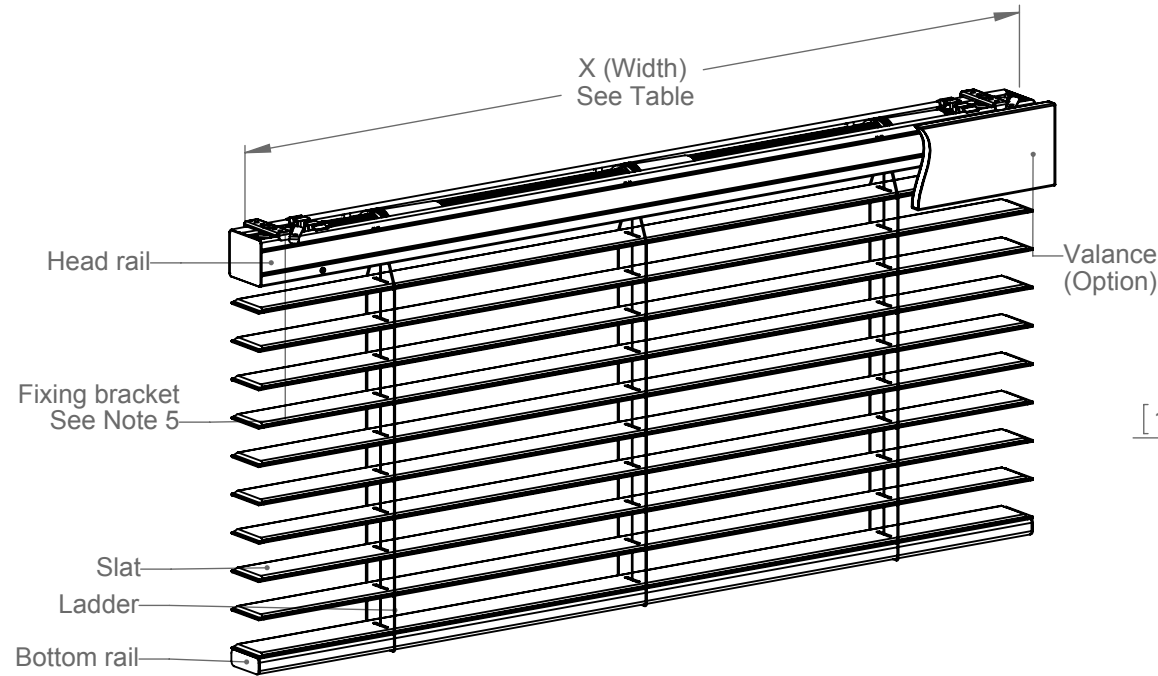

# DOMETIC SKYVENETIAN

LEATHER  
 Powered - 50mm Slat - Free Hanging - 24V DC Sonesse 30 DCT/RTS

- Notes:
- 1 Refer to Oceanair for further stack height information.
  - 2 Refer to Oceanair for minimum and maximum drop information.
  - 3 X (Max leather) = 1800mm [70 7/8"], X (Min faux leather) = 2400mm [94 1/2"].
  - 4 Motor exit wire can exit either side, please specify.
  - 5 Bracket quantity dependent on width of blind.
  - 6 Dimensions in millimeters (Imperial equivalents are shown for reference only).

X(Width) & Y(Drop) Limits		
X (Min)	X (Max)	Y
650mm [25 5/8"]	See Note 3	See Note 2