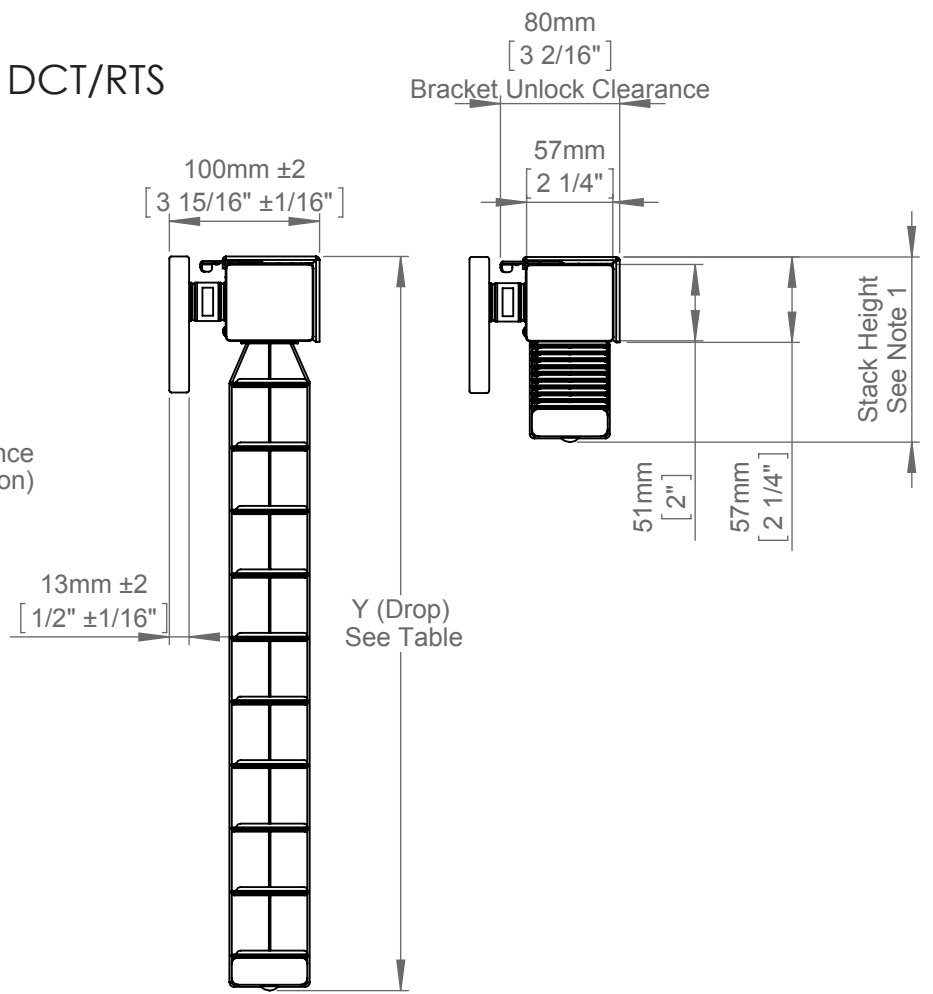

# DOMETIC SKYVENETIAN

LEATHER  
 Powered - 50mm Slat - Free Hanging - 24V DC Sonesse 30 DCT/RTS

- Notes:
- 1 Refer to Oceanair for further stack height information.
  - 2 Refer to Oceanair for minimum and maximum drop information.
  - 3 X (Max leather) = 1800mm [70 7/8"], X (Min faux leather) = 2400mm [94 1/2"].
  - 4 Motor exit wire can exit either side, please specify.
  - 5 Bracket quantity dependent on width of blind.
  - 6 Dimensions in millimeters (Imperial equivalents are shown for reference only).

X(Width) & Y(Drop) Limits		
X (Min)	X (Max)	Y
650mm [25 5/8"]	See Note 3	See Note 2