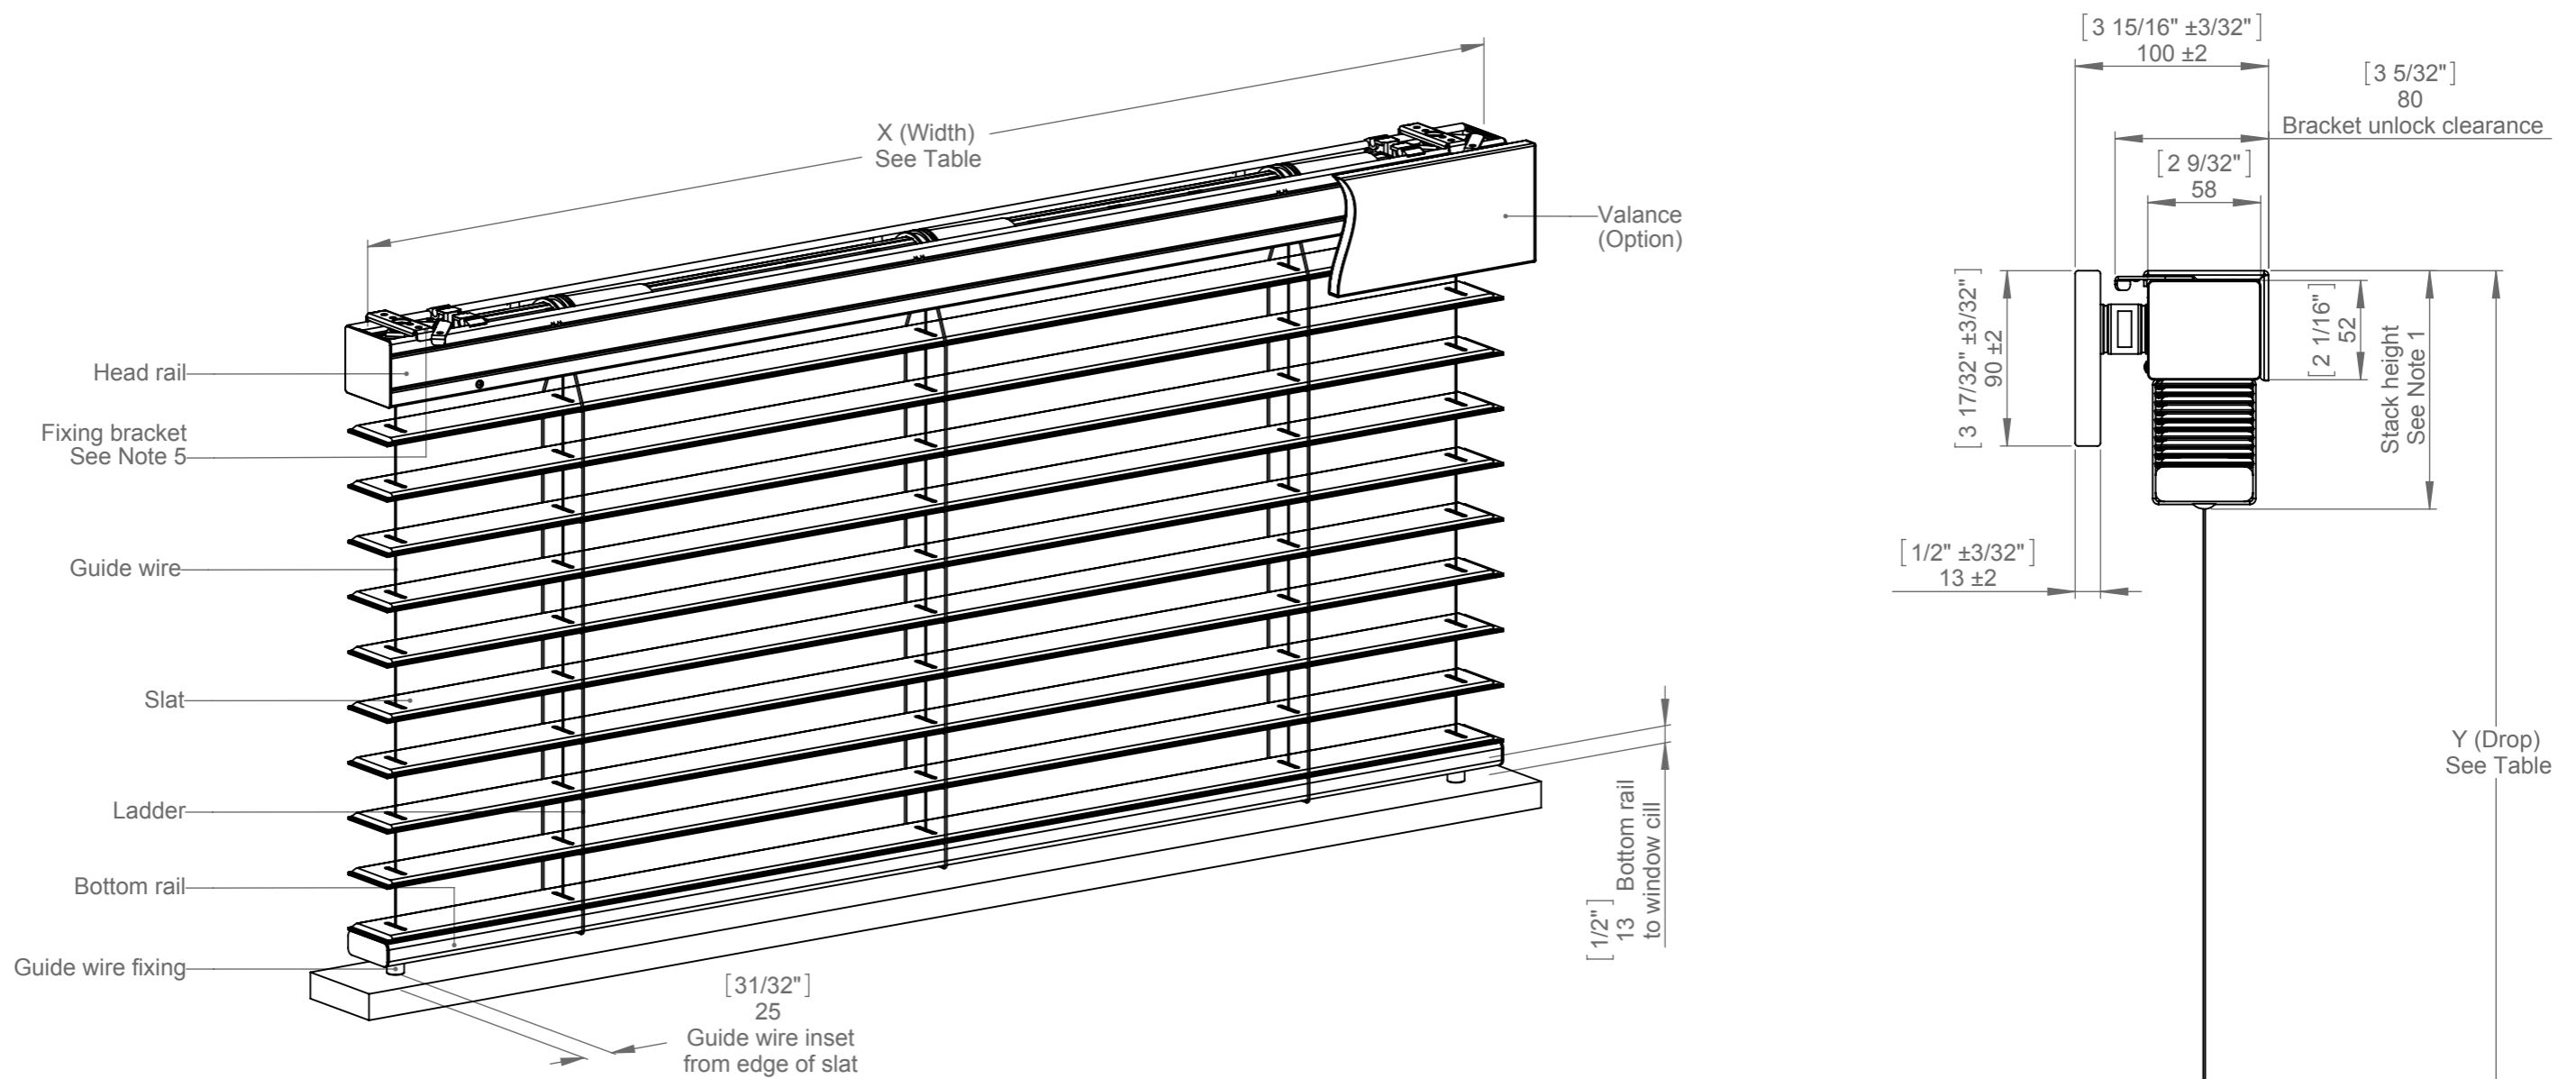

SKYVENETIAN - Leather - Powered - 50mm Slat - Somfy LS40 110V/220V AC - Guide wire

- Notes:
- 1 Refer to Oceanair for further stack height information.
 - 2 Refer to Oceanair for minimum and maximum drop information.
 - 3 X (Max leather) = 1800 [70 7/8"], X (Min faux leather) = 2400 [94 1/2"].
 - 4 Motor exit wire can exit either side, please specify.
 - 5 Bracket quantity dependent on width of blind.
 - 6 Dimensions in millimeters (Imperial equivalents are shown for reference only).

X(Width) & Y(Drop) Limits		
X (Min)	X (Max)	Y
670 [26 3/8"]	See Note 3	See Note 2