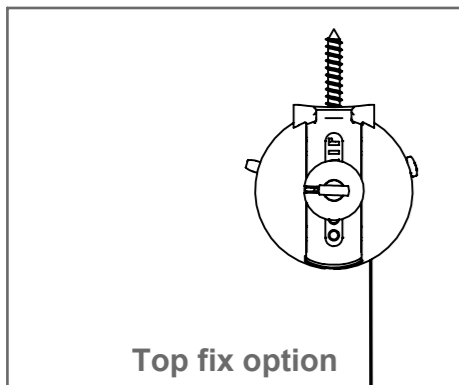

**Notes:**

- Blinds over 800mm  $[31\frac{1}{2}"]$  wide have two handles.
- Standard fabric is Solar White Shield, other fabrics available, contact Oceanair.
- 'Y' dimension refers to standard fabric Solar White Shield, other fabric contact Oceanair.
- Pegs are supplied as standard when selecting hold down options, they can be used in addition to the option chosen or for deploying the blind halfway. If more are required, please state quantity.
- Dimensions in millimeters (Imperial equivalents are shown for reference only)