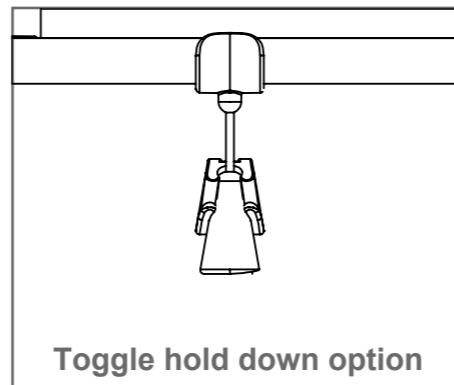

Standard Sizes			
X		Y	
360	$[14\frac{3}{16}"]$	400	$[15\frac{3}{4}"]$
470	$[18\frac{1}{2}"]$	510	$[20\frac{3}{32}"]$
550	$[21\frac{21}{32}"]$	600	$[23\frac{5}{8}"]$
680	$[26\frac{25}{32}"]$	700	$[27\frac{9}{16}"]$
Custom Sizes			
X (Min)	X (Max)	Y (Min)	Y (Max)
200	$[7\frac{7}{8}"]$	1100	$[43\frac{5}{16}"]$ **
			900
			$[35\frac{7}{16}"]$

**Notes:**

- Blinds over 800mm  $[31\frac{1}{2}"]$  wide have two handles.
- Standard fabric is Solar White Shield, other fabrics available, contact Oceanair.
- 'Y' dimension refers to standard fabric Solar White Shield, other fabric contact Oceanair.
- Pegs are supplied as standard when selecting hold down options, they can be used in addition to the option chosen or for deploying the blind halfway. If more are required, please state quantity.
- Dimensions in millimeters (Imperial equivalents are shown for reference only)