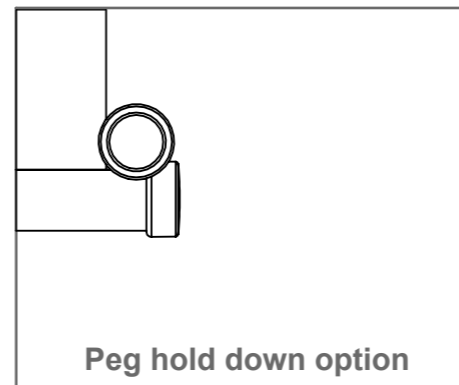

Standard Sizes			
X		Y	
360	$[14\frac{3}{16}"]$	400	$[15\frac{3}{4}"]$
470	$[18\frac{1}{2}"]$	510	$[20\frac{3}{32}"]$
550	$[21\frac{21}{32}"]$	600	$[23\frac{5}{8}"]$
680	$[26\frac{25}{32}"]$	700	$[27\frac{9}{16}"]$
Custom Sizes			
X (Min)	X (Max)	Y (Min)	Y (Max)
200	$[7\frac{7}{8}"]$	1100	$[43\frac{5}{16}"]$ **
			900
			$[35\frac{7}{16}"]$

**Notes:**

- Blinds over 800mm  $[31\frac{1}{2}"]$  wide have two handles.
- Standard fabric is Solar White Shield, other fabrics available, contact Oceanair.
- 'Y' dimension refers to standard fabric Solar White Shield, other fabric contact Oceanair.
- Pegs are supplied as standard when selecting hold down options, they can be used in addition to the option chosen or for deploying the blind halfway. If more are required, please state quantity.
- Dimensions in millimeters (Imperial equivalents are shown for reference only)