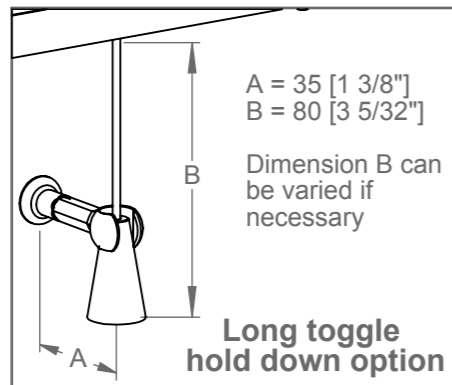

Standard Sizes			
X		Y	
360	$[14\frac{3}{16}"]$	400	$[15\frac{3}{4}"]$
470	$[18\frac{1}{2}"]$	510	$[20\frac{3}{32}"]$
550	$[21\frac{21}{32}"]$	600	$[23\frac{5}{8}"]$
680	$[26\frac{25}{32}"]$	700	$[27\frac{9}{16}"]$
Custom Sizes			
X (Min)	X (Max)	Y (Min)	Y (Max)
200	$[7\frac{7}{8}"]$	1100	$[43\frac{5}{16}"]$ **
			900
			$[35\frac{7}{16}"]$

**Notes:**

- Blinds over 800mm  $[31\frac{1}{2}"]$  wide have two handles.
- Standard fabric is Solar White Shield, other fabrics available, contact Oceanair.
- 'Y' dimension refers to standard fabric Solar White Shield, other fabric contact Oceanair.
- Pegs are supplied as standard when selecting hold down options, they can be used in addition to the option chosen or for deploying the blind halfway. If more are required, please state quantity.
- Dimensions in millimeters (Imperial equivalents are shown for reference only)