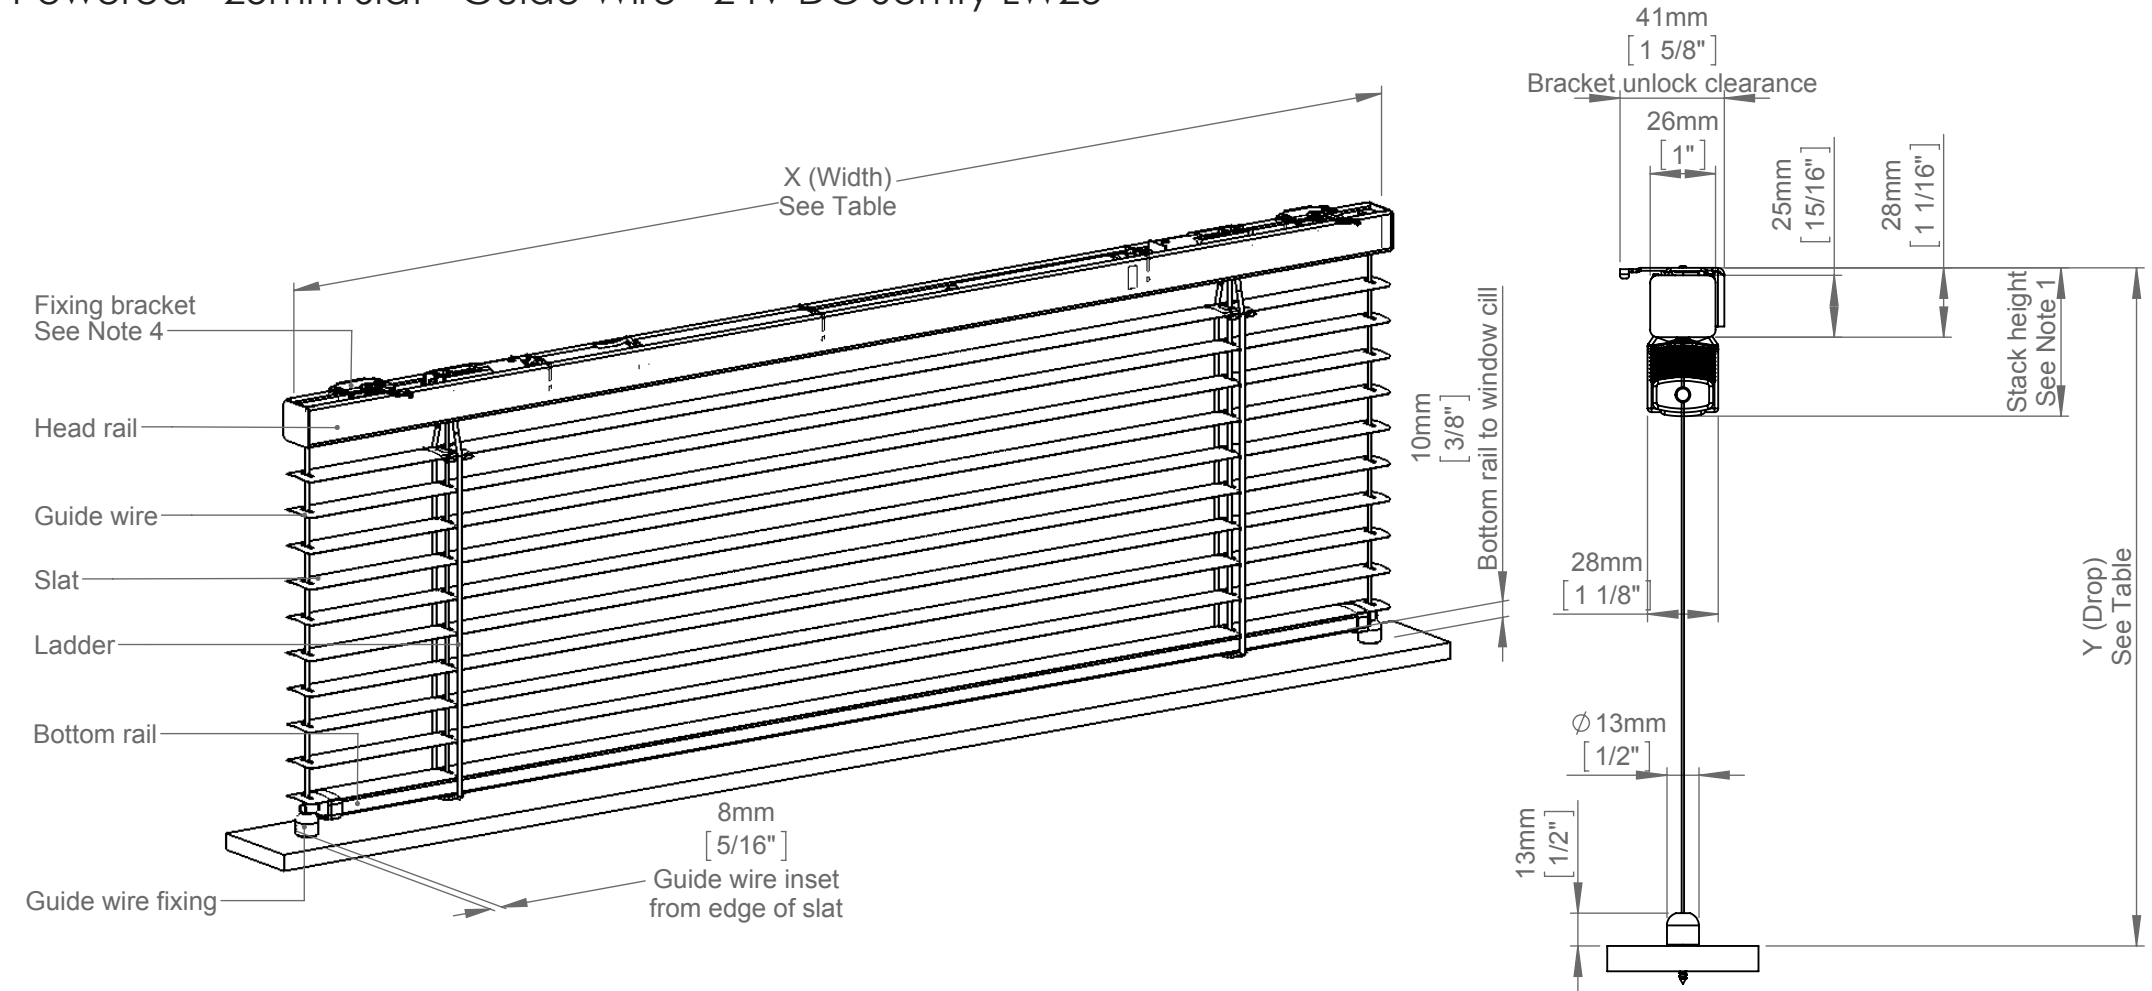

DOMETIC SKYVENETIAN

ALUMINIUM

Powered - 25mm Slat - Guide Wire - 24V DC Somfy LW25

X(Width) & Y(Drop) Limits		
X (Min)	X (Max)	Y
740mm [29 1/8"]	3150mm [124"]	See Note 2

- Notes:
- 1 Refer to Oceanair for further stack height information.
 - 2 Refer to Oceanair for minimum and maximum drop information.
 - 3 Motor exit wire can exit either side, please specify.
 - 4 Bracket quantity dependent on width of blind.
 - 5 Dimensions in millimeters (Imperial equivalents are shown for references only).