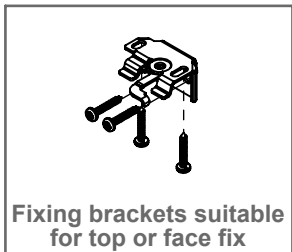

DOMETIC SKYVENETIAN

ALUMINIUM

Powered - 25mm Slat - Guide Wire - 24V DC Somfy LW25

X(Width) & Y(Drop) Limits		
X (Min)	X (Max)	Y
740mm [29 1/8"]	3150mm [124"]	See Note 2

- Notes:
- 1 Refer to Oceanair for further stack height information.
 - 2 Refer to Oceanair for minimum and maximum drop information.
 - 3 Motor exit wire can exit either side, please specify.
 - 4 Bracket quantity dependent on width of blind.
 - 5 Dimensions in millimeters (Imperial equivalents are shown for references only).