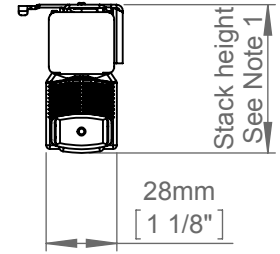

# SKYVENETIAN

Aluminium

Powered - 25mm Slat - Free Hanging - 24V DC Somfy LW25

Fixing brackets suitable for top or face fix

X(Width) & (Drop) Limits		
X (Min)	X (Max)	Y
740mm [29 1/8"]	3150mm [124"]	See Note 2

- Notes:
- 1 Refer to Oceanair for further stack height information.
  - 2 Refer to Oceanair for minimum and maximum drop information.
  - 3 Motor exit wire can exit either side, please specify.
  - 4 Bracket quantity dependent on width of blind.
  - 5 Dimensions in millimeters (Imperial equivalents are shown for references only).