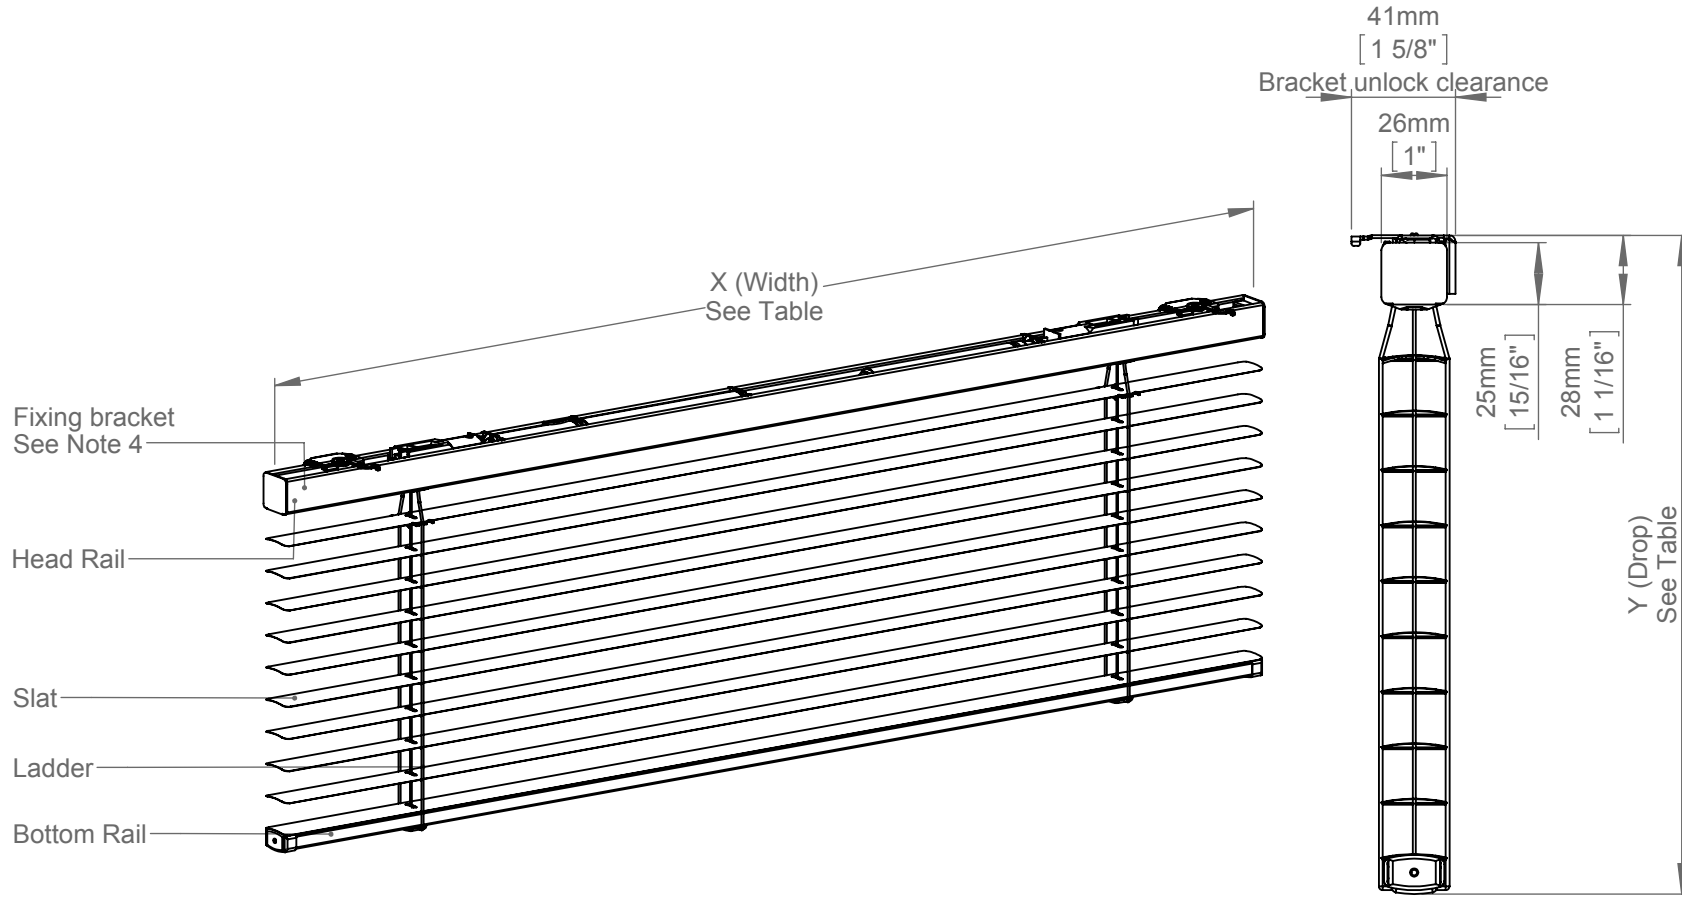

# SKYVENETIAN

Aluminium

Powered - 25mm Slat - Free Hanging - 24V DC Somfy LW25

Fixing brackets suitable for top or face fix

X(Width) & (Drop) Limits		
X (Min)	X (Max)	Y
740mm [29 1/8"]	3150mm [124"]	See Note 2

- Notes:
- 1 Refer to Oceanair for further stack height information.
  - 2 Refer to Oceanair for minimum and maximum drop information.
  - 3 Motor exit wire can exit either side, please specify.
  - 4 Bracket quantity dependent on width of blind.
  - 5 Dimensions in millimeters (Imperial equivalents are shown for references only).