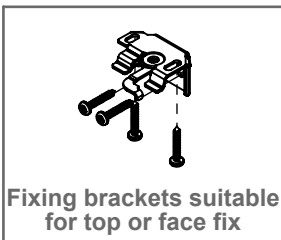

# SKYVENETIAN

Aluminium

Powered - 25mm Slat - Free Hanging - 24V DC Somfy LW25

Fixing brackets suitable for top or face fix

X(Width) & (Drop) Limits		
X (Min)	X (Max)	Y
740mm [29 1/8"]	3150mm [124"]	See Note 2

- Notes:
- 1 Refer to Oceanair for further stack height information.
  - 2 Refer to Oceanair for minimum and maximum drop information.
  - 3 Motor exit wire can exit either side, please specify.
  - 4 Bracket quantity dependent on width of blind.
  - 5 Dimensions in millimeters (Imperial equivalents are shown for references only).