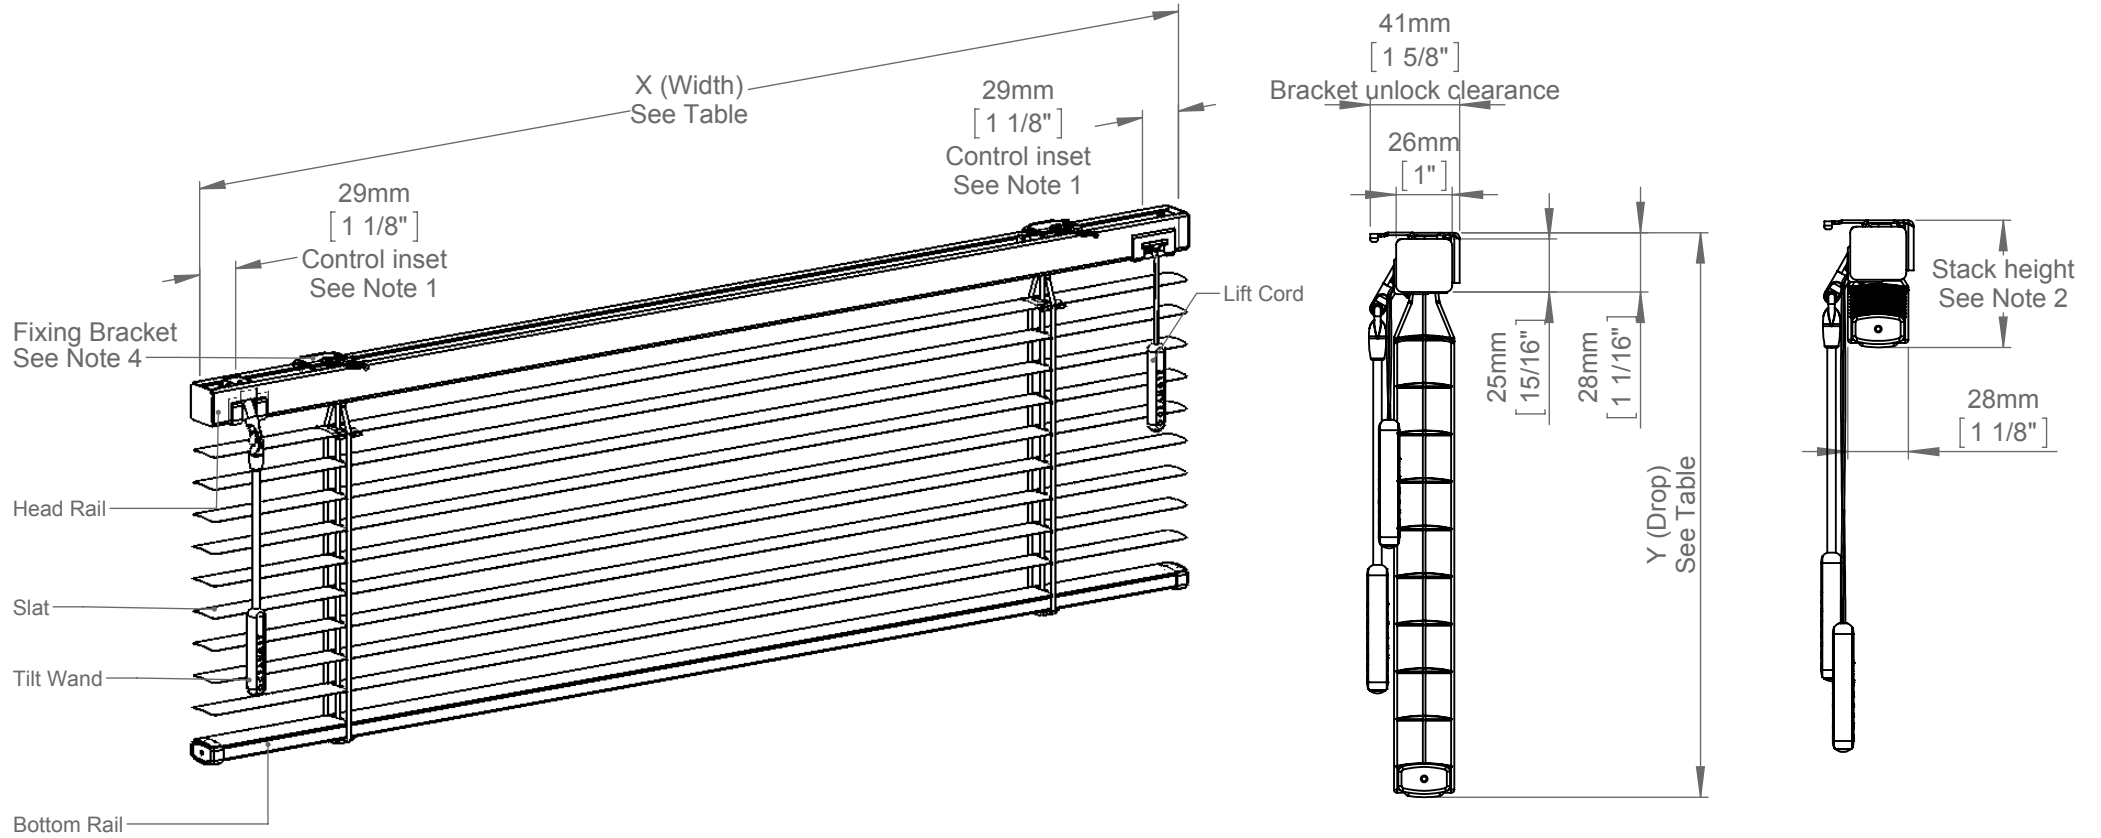

# SKYVENETIAN

ALUMINIUM

Manual - 25mm Slat - Free Hanging - Controls Opposite

X(Width) & Y(Drop) Limits		
X (Min)	X (Max)	Y
320mm [12 5/8"]	3150mm [124"]	See Note 3

- Notes:
- The position and length of the lift cord and tilt wand can be varied if necessary.
  - Refer to Oceanair for further stack height information.
  - Refer to Oceanair for minimum and maximum drop information.
  - Bracket quantity dependent on width of blind.
  - Dimensions in millimeters (Imperial equivalents are shown for reference only).