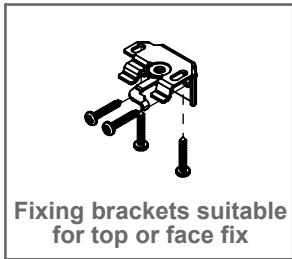

# SKYVENETIAN

ALUMINIUM

Manual - 25mm Slat - Free Hanging - Controls Opposite

X(Width) & Y(Drop) Limits		
X (Min)	X (Max)	Y
320mm [12 5/8"]	3150mm [124"]	See Note 3

- Notes:
- The position and length of the lift cord and tilt wand can be varied if necessary.
  - Refer to Oceanair for further stack height information.
  - Refer to Oceanair for minimum and maximum drop information.
  - Bracket quantity dependent on width of blind.
  - Dimensions in millimeters (Imperial equivalents are shown for reference only).