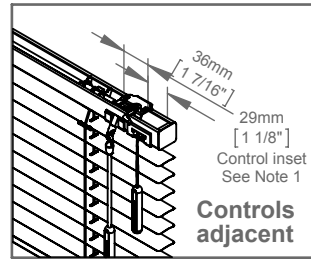

# SKYVENETIAN

ALUMINIUM

Manual - 25mm Slat - Free Hanging - Controls Opposite

X(Width) & Y(Drop) Limits		
X (Min)	X (Max)	Y
320mm [12 5/8"]	3150mm [124"]	See Note 3

- Notes:
- The position and length of the lift cord and tilt wand can be varied if necessary.
  - Refer to Oceanair for further stack height information.
  - Refer to Oceanair for minimum and maximum drop information.
  - Bracket quantity dependent on width of blind.
  - Dimensions in millimeters (Imperial equivalents are shown for reference only).