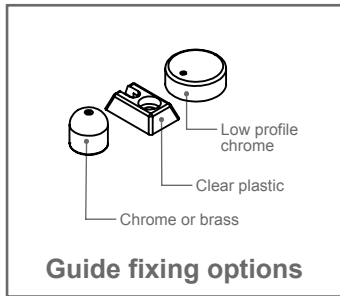

SKYVENETIAN

ALUMINIUM

Manual - 25mm Slat - Guide Wire - Mono Command

X(Width) & Y(Drop) Limits		
X (Min)	X (Max)	Y
375mm [14 3/4"]	3150mm [124"]	See Note 3

- Notes:
- 1 The position of the lift cord can be varied if necessary.
 - 2 Refer to Oceanair for further stack height information.
 - 3 Refer to Oceanair for minimum and maximum drop information.
 - 4 Bracket quantity dependent on width of blind.