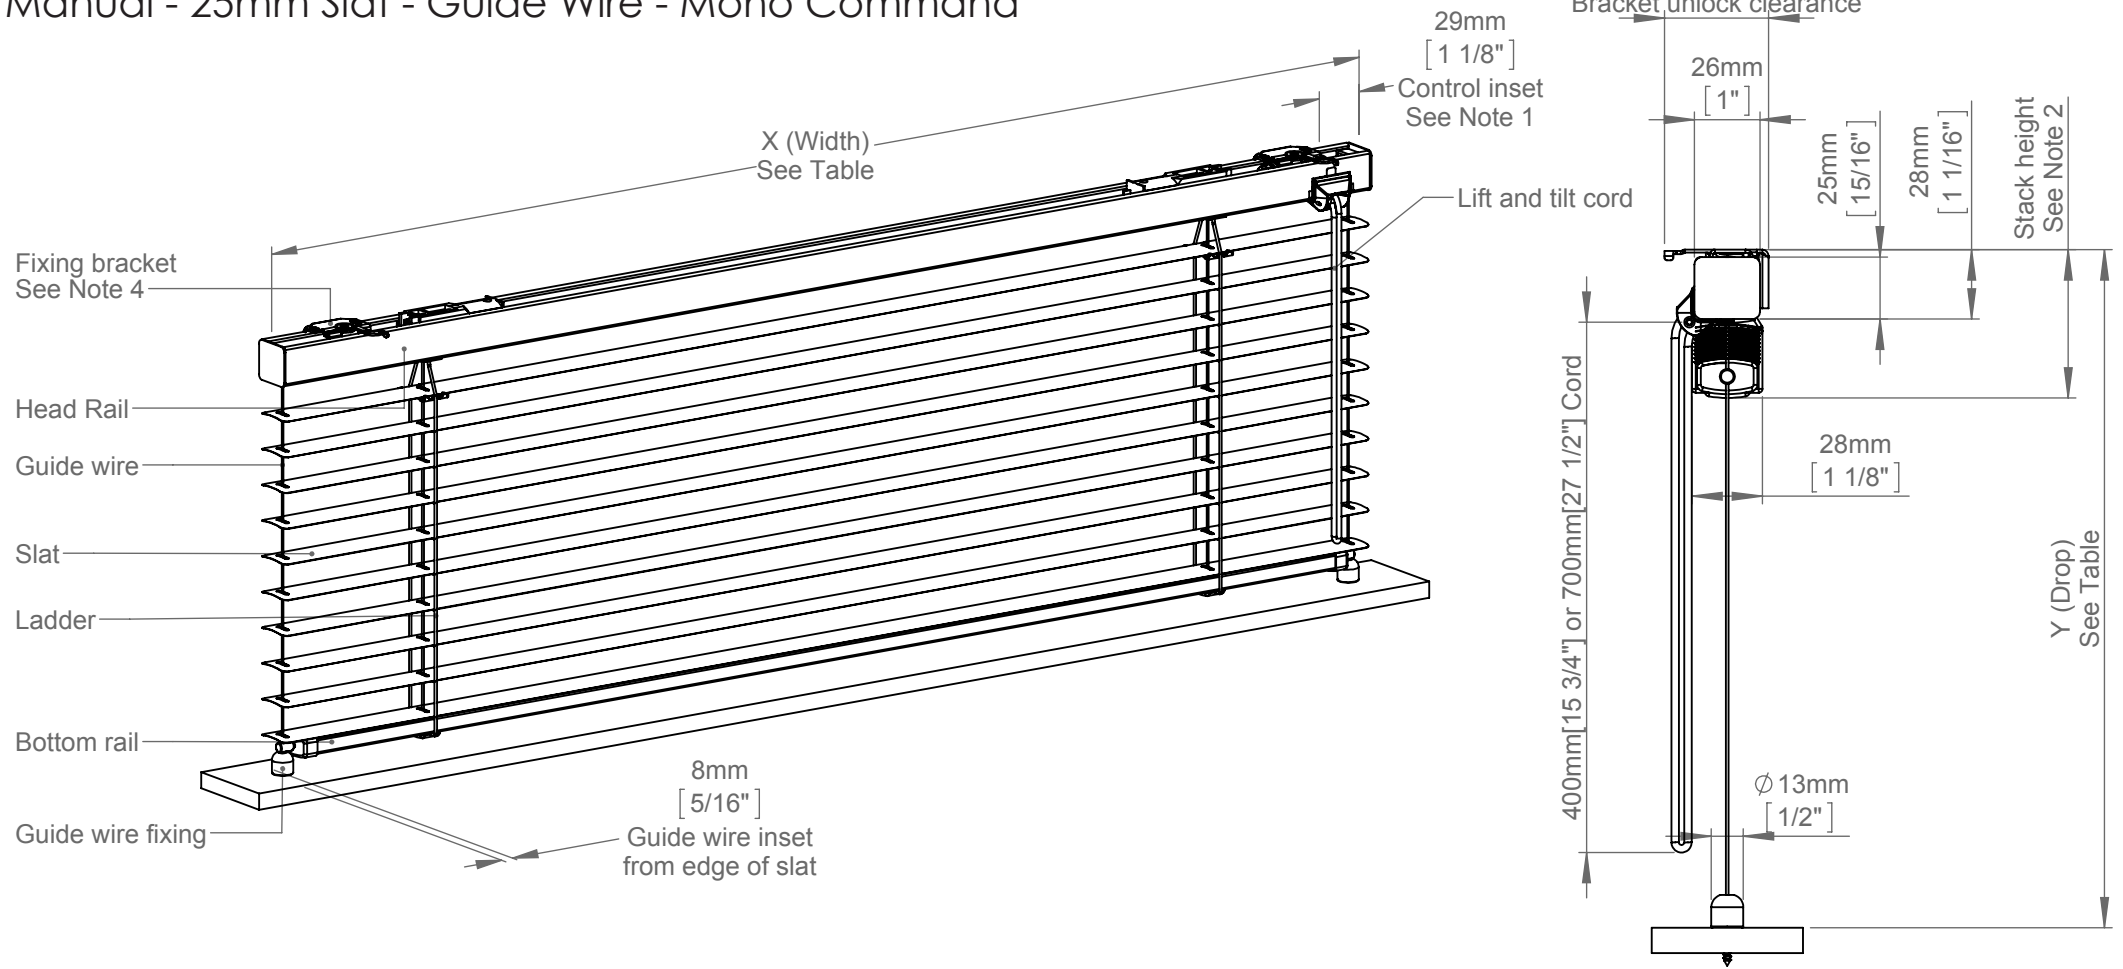

SKYVENETIAN

ALUMINIUM

Manual - 25mm Slat - Guide Wire - Mono Command

X(Width) & Y(Drop) Limits		
X (Min)	X (Max)	Y
375mm [14 3/4"]	3150mm [124"]	See Note 3

- Notes:
- 1 The position of the lift cord can be varied if necessary.
 - 2 Refer to Oceanair for further stack height information.
 - 3 Refer to Oceanair for minimum and maximum drop information.
 - 4 Bracket quantity dependent on width of blind.