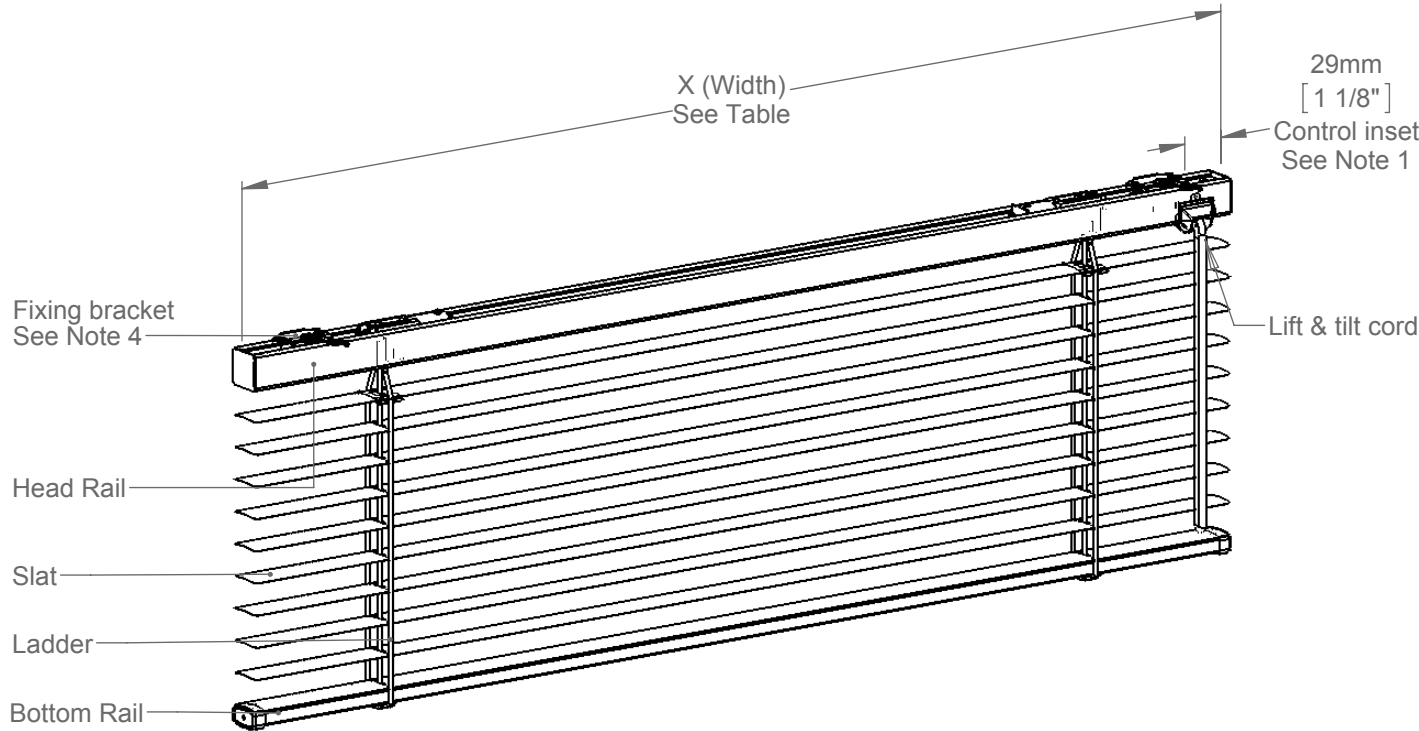

# DOMETIC SKYVENETIAN

ALUMINIUM

Manual - 25mm - Free Hanging - Mono Command

X(Width) & Y(Drop) Limits		
X (Min)	X (Max)	Y
375mm [14 3/4"]	3150mm [124"]	See Note 3

Notes:

- 1 The position of the lift cord can be varied if necessary.
- 2 Refer to Oceanair for further stack height information.
- 3 Refer to Oceanair for minimum and maximum drop information.
- 4 Bracket quantity dependent on width of blind.
- 5 Dimensions in millimeters (Imperial equivalents are shown for reference only).