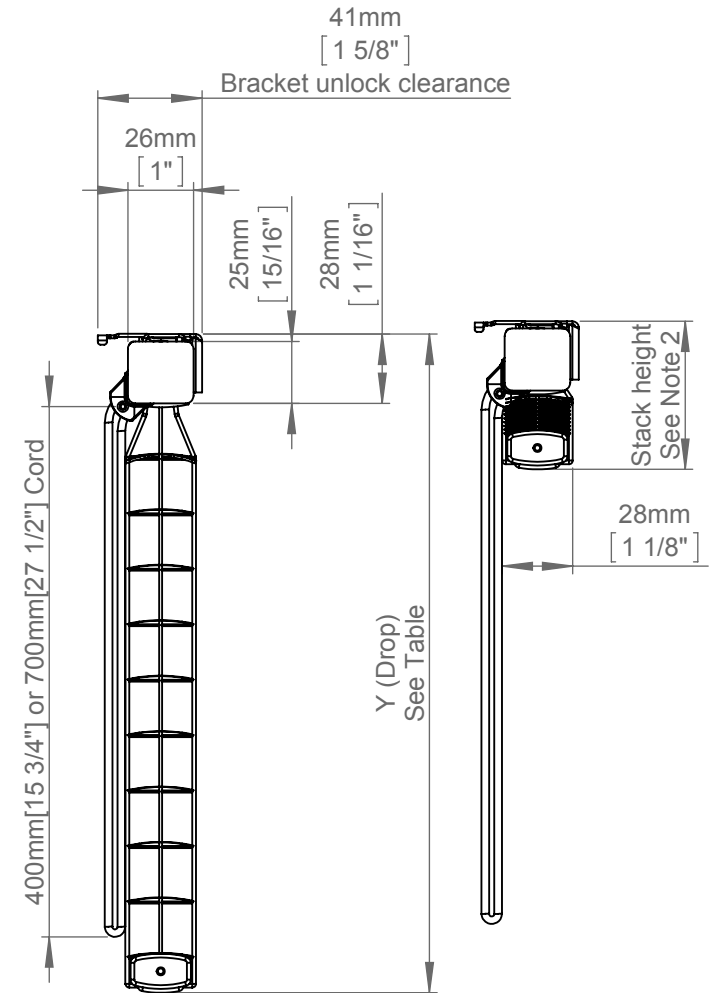

# DOMETIC SKYVENETIAN

ALUMINIUM

Manual - 25mm - Free Hanging - Mono Command

X(Width) & Y(Drop) Limits		
X (Min)	X (Max)	Y
375mm [14 3/4"]	3150mm [124"]	See Note 3

Notes:

- 1 The position of the lift cord can be varied if necessary.
- 2 Refer to Oceanair for further stack height information.
- 3 Refer to Oceanair for minimum and maximum drop information.
- 4 Bracket quantity dependent on width of blind.
- 5 Dimensions in millimeters (Imperial equivalents are shown for reference only).