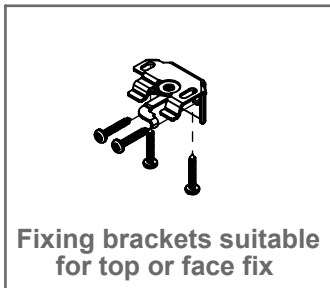

# DOMETIC SKYVENETIAN

ALUMINIUM

Manual - 25mm - Free Hanging - Mono Command

X(Width) & Y(Drop) Limits		
X (Min)	X (Max)	Y
375mm [14 3/4"]	3150mm [124"]	See Note 3

Notes:

- 1 The position of the lift cord can be varied if necessary.
- 2 Refer to Oceanair for further stack height information.
- 3 Refer to Oceanair for minimum and maximum drop information.
- 4 Bracket quantity dependent on width of blind.
- 5 Dimensions in millimeters (Imperial equivalents are shown for reference only).