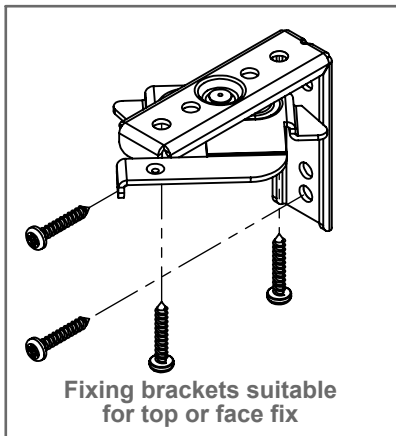

DOMETIC
SKYVENETIAN
 WOOD
 Sonesse 40 - 50mm Slat - Sidetracks - VB50 Headrail

FIXING BRACKET
 SEE NOTE 4
 VALANCE

X(Width) & Y(Drop) Limits		
X (Min)	X (Max)	Y
720mm [28 11/32"]	2500mm [98 7/16"]	See Note 2

- Notes:
 1 Refer to Oceanair for further stack height information.
 2 Refer to Oceanair for minimum and maximum drop information.
 3 Motor exit wire can exit either side, please specify.
 4 Bracket quantity dependent on width of blind.