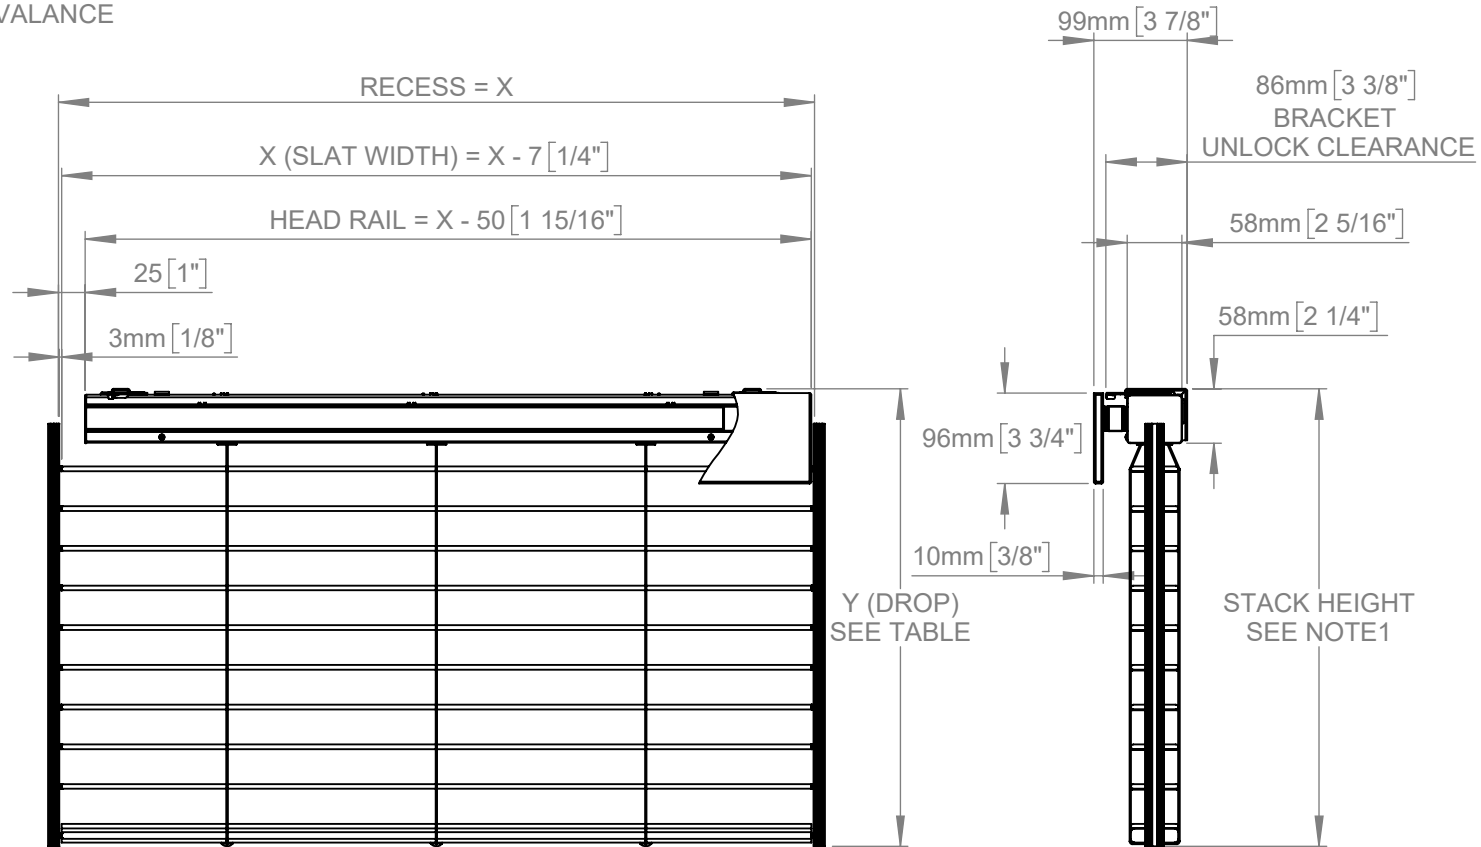

DOMETIC
SKYVENETIAN
 WOOD
 Sonesse 40 - 50mm Slat - Sidetracks - VB50 Headrail

FIXING BRACKET
 SEE NOTE 4
 VALANCE

X(Width) & Y(Drop) Limits		
X (Min)	X (Max)	Y
720mm [28 11/32"]	2500mm [98 7/16"]	See Note 2

- Notes:
 1 Refer to Oceanair for further stack height information.
 2 Refer to Oceanair for minimum and maximum drop information.
 3 Motor exit wire can exit either side, please specify.
 4 Bracket quantity dependent on width of blind.