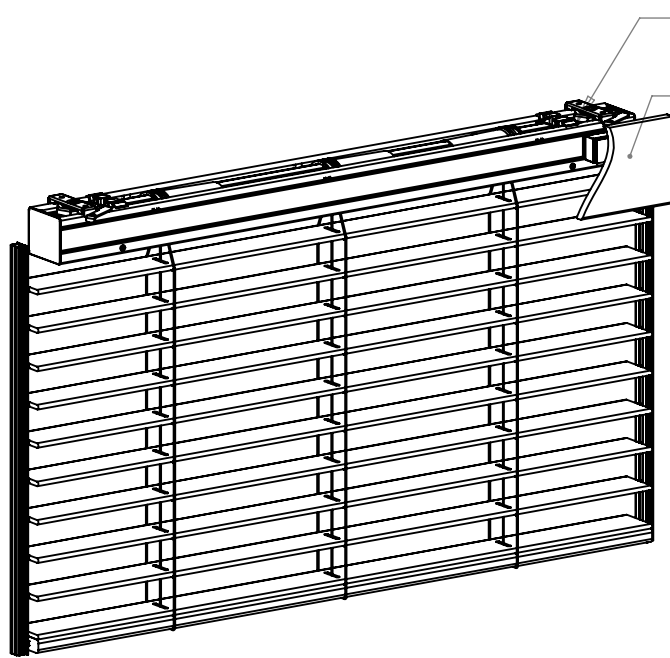

DOMETIC
SKYVENETIAN
 WOOD
 Sonesse 40 - 50mm Slat - Sidetracks - VB50 Headrail

FIXING BRACKET
 SEE NOTE 4
 VALANCE

X(Width) & Y(Drop) Limits		
X (Min)	X (Max)	Y
720mm [28 11/32"]	2500mm [98 7/16"]	See Note 2

- Notes:
 1 Refer to Oceanair for further stack height information.
 2 Refer to Oceanair for minimum and maximum drop information.
 3 Motor exit wire can exit either side, please specify.
 4 Bracket quantity dependent on width of blind.