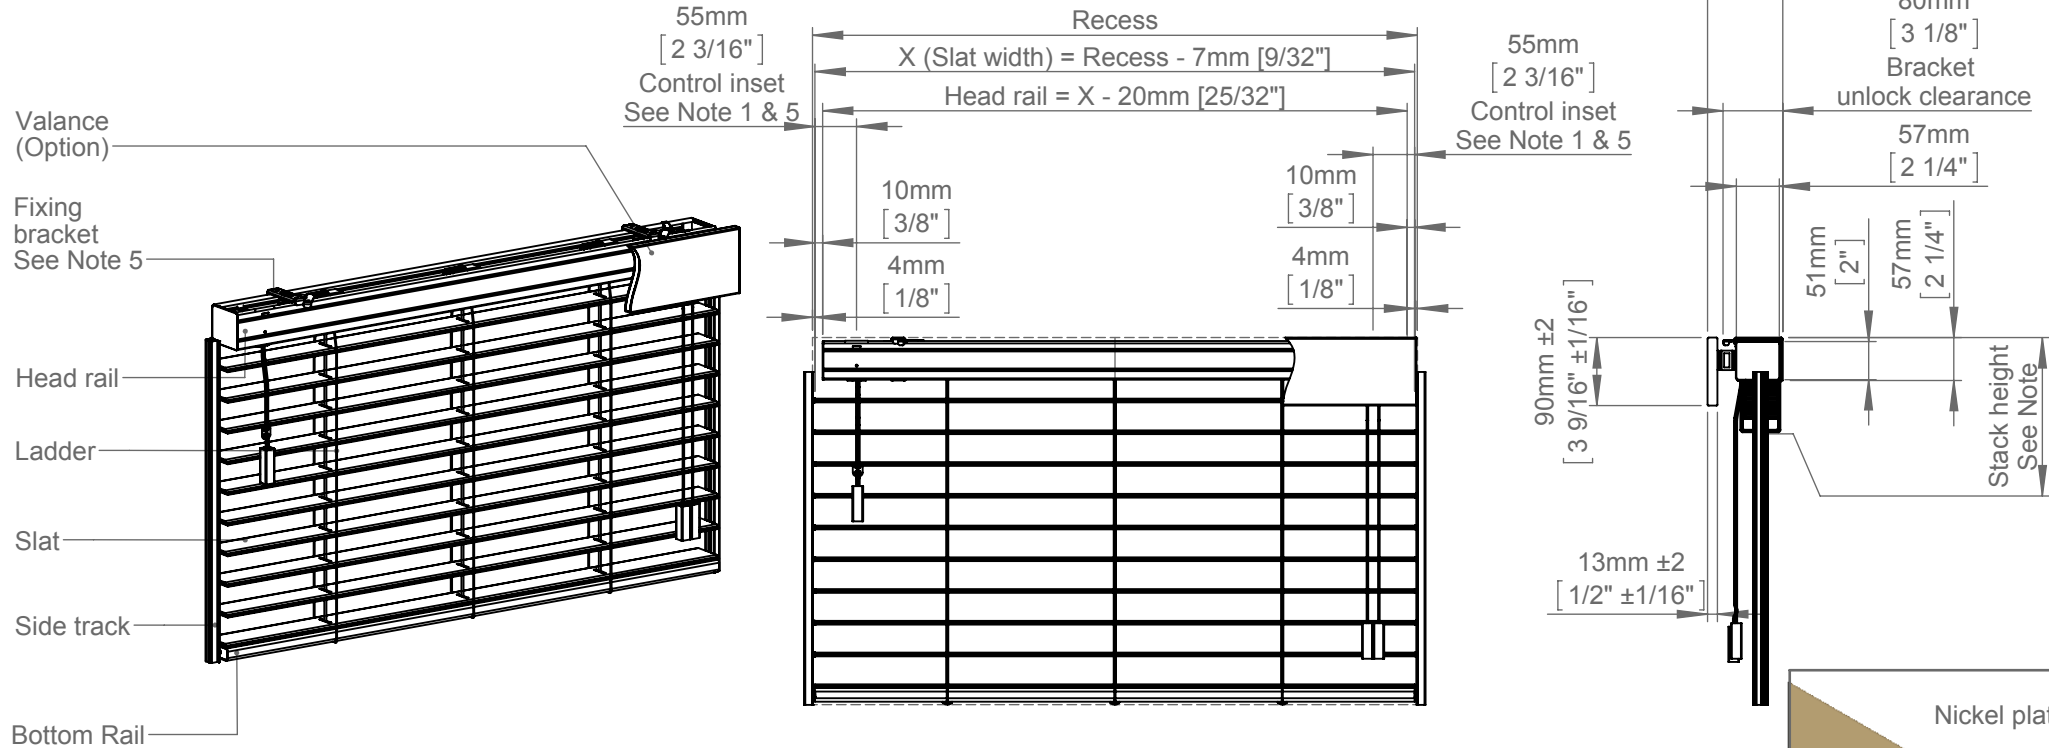

DOMETIC SKYVENETIAN

LEATHER Manual - 50mm Slat - Side Tracks - Controls Opposite

Notes:

- 1 The position and length of the lift cord and tilt cord can be varied if necessary.
- 2 Refer to Oceanair for further stack height information.
- 3 Refer to Oceanair for minimum and maximum drop information.
- 4 X (Max leather) = 1800mm [70 7/8"], X (Max faux leather) = 2400mm [94 1/2"]
- 5 For blinds where X is less than 525mm [20 5/8"] controls must be opposing ends.
- 6 Bracket quantity dependent on width of blind.
- 7 Dimensions in millimeters (Imperial equivalents are shown for reference only).

X(Width) & Y(Drop) Limits		
X (Min)	X (Max)	Y
525mm [20 5/8"]	See Note 4	See Note 3

Fixing brackets suitable for top or face fix