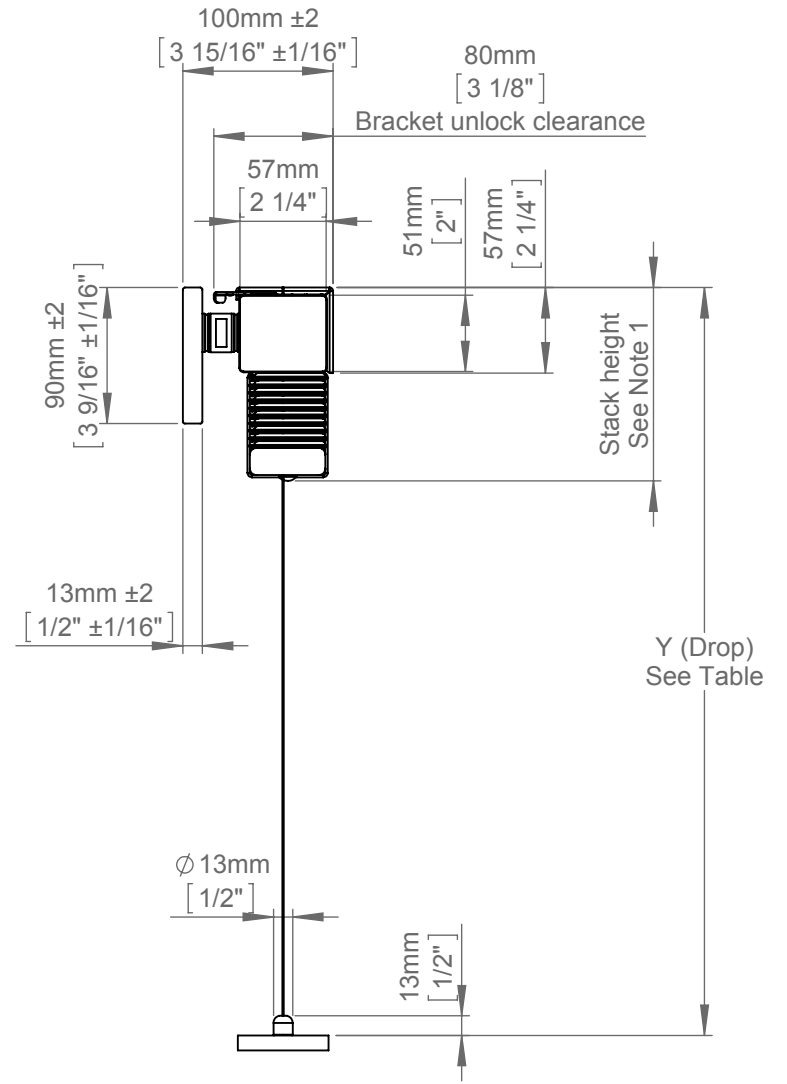

SKYVENETIAN

LEATHER

Powered - 50mm Slat - Guide Wire - 24V DC Somfy LW25

- Notes:
- 1 Refer to Oceanair for further stack height information.
 - 2 Refer to Oceanair for minimum and maximum drop information.
 - 3 X (Max leather) = 1800mm [70 7/8"], X (Min faux leather) = 2400mm [94 1/2"].
 - 4 Motor exit wire can exit either side, please specify.
 - 5 Bracket quantity dependent on width of blind.
 - 6 Dimensions in millimeters (Imperial equivalents are shown for reference only).

X(Width) & Y(Drop) Limits		
X (Min)	X (Max)	Y
870mm [34 1/4"]	See Note 3	See Note 2