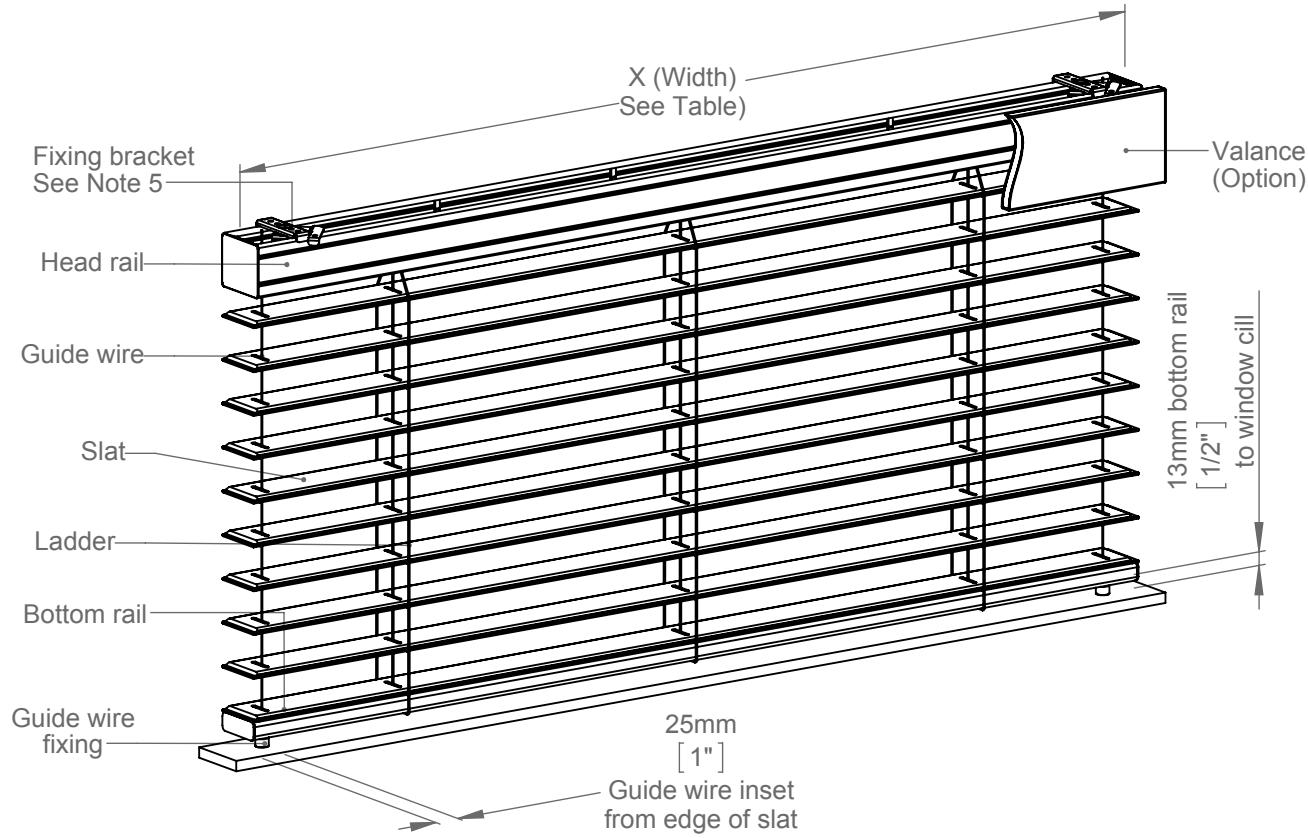

SKYVENETIAN

LEATHER

Powered - 50mm Slat - Guide Wire - 24V DC Somfy LW25

- Notes:
- 1 Refer to Oceanair for further stack height information.
 - 2 Refer to Oceanair for minimum and maximum drop information.
 - 3 X (Max leather) = 1800mm [70 7/8"], X (Min faux leather) = 2400mm [94 1/2"].
 - 4 Motor exit wire can exit either side, please specify.
 - 5 Bracket quantity dependent on width of blind.
 - 6 Dimensions in millimeters (Imperial equivalents are shown for reference only).

X(Width) & Y(Drop) Limits		
X (Min)	X (Max)	Y
870mm [34 1/4"]	See Note 3	See Note 2