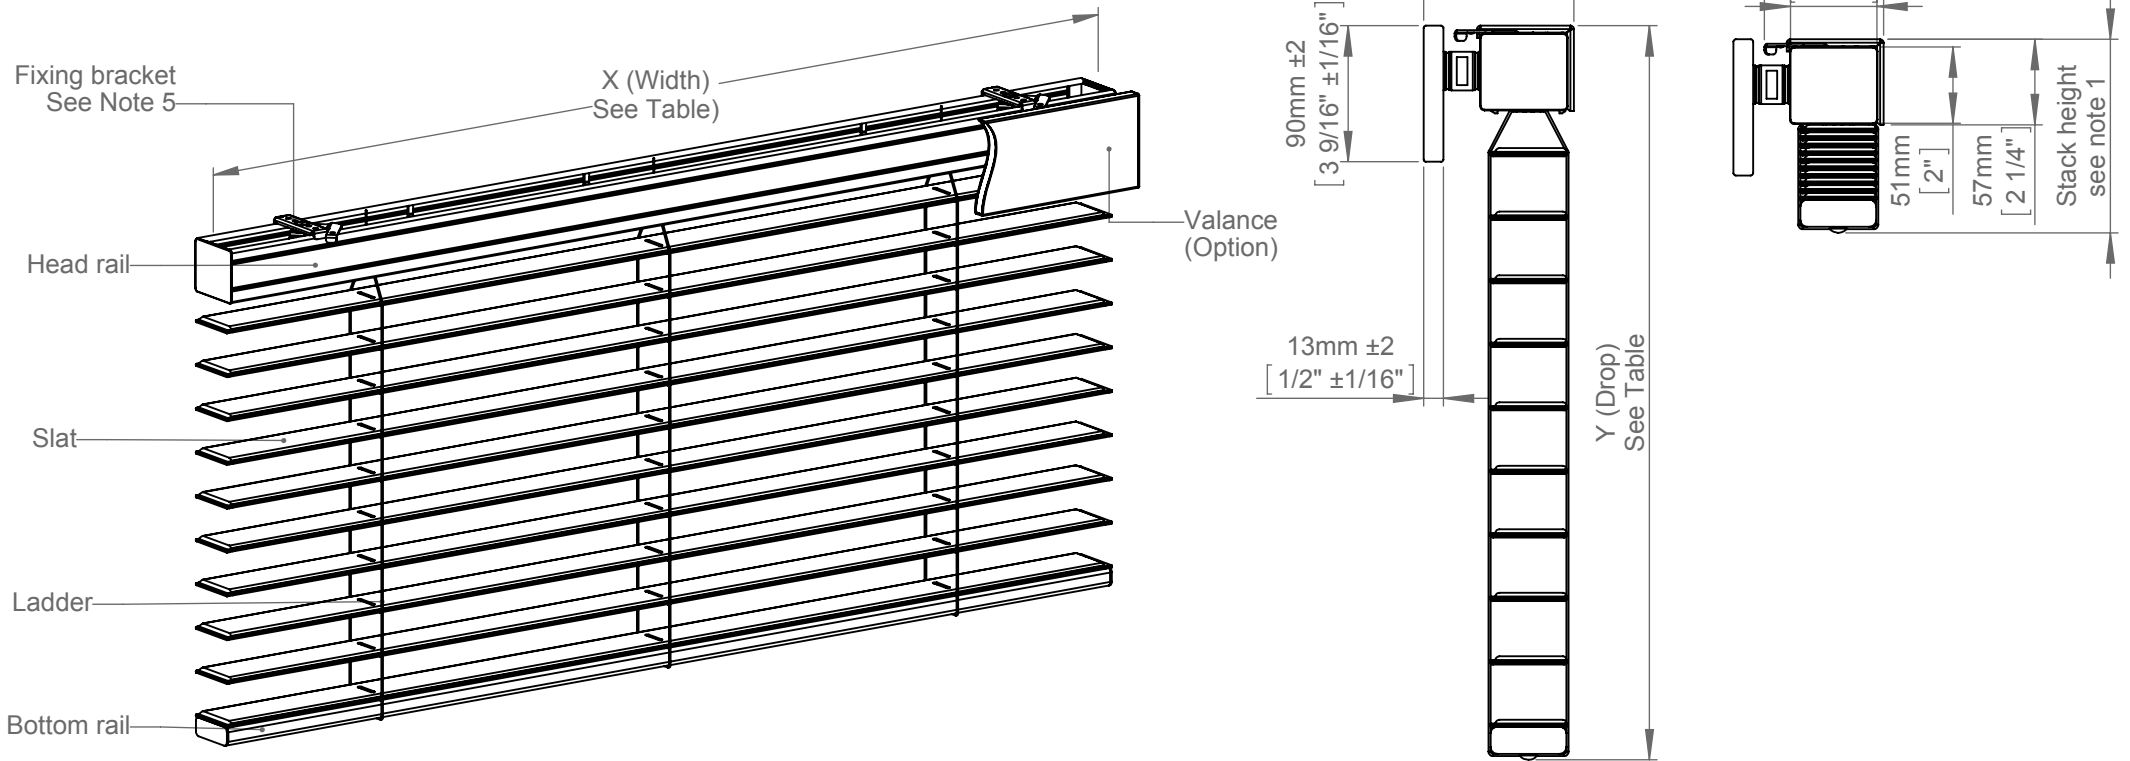

SKYVENETIAN

LEATHER

Powered - 50mm Slat - Free Hanging - 24V DC Somfy LW25

- Notes:
- 1 Refer to Oceanair for further stack height information.
 - 2 Refer to Oceanair for minimum and maximum drop information.
 - 3 X (Max leather) = 1800mm [70 7/8"], X (Min faux leather) = 2400mm [94 1/2"].
 - 4 Motor exit wire can exit either side, please specify.
 - 5 Bracket quantity dependent on width of blind.
 - 6 Dimensions in millimeters (Imperial equivalents are shown for reference only).

X(Width) & Y(Drop) Limits		
X (Min)	X (Max)	Y
870mm [34 1/4"]	See Note 3	See Note 2