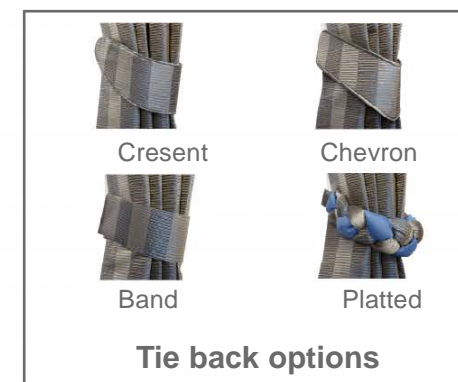

Curtain heading - Ripple Pleat

Curtain heading - Pencil Pleat

Tie back options

Curtain heading - Pinch Pleat

Face fix bracket (3136) & (3826)

- Notes:
- 1 Refer to Dometic for minimum and maximum drop, fabric dependent. 2 The fixing distances are meant as a guide only, they may vary in practice depending on surface and curtain weight.
 - 3 Dimensions in millimeters (Imperial equivalents are shown for references only).
 - 4 Oceanair reserves the right to modify or change dimensions and specifications without prior notice.

X(Width) & Y(Drop) Limits		
X (Min)	X (Max)	Y
300 [11 13/16"]	6000 [236 7/32"]	See Note 1

Track 3841

Colour:
White
Silver
Gold

Top fix clamp (3825)

Top fix clamp (3825)

Top fix bracket (3826)

Top fix bracket (3826)