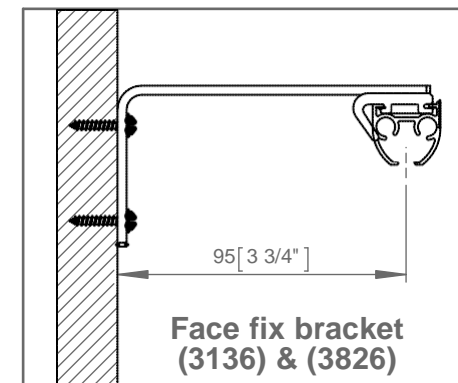

Curtain heading - Ripple Pleat

Curtain heading - Pencil Pleat

Tie back options

Curtain heading - Pinch Pleat

Face fix bracket (3136) & (3826)

- Notes:
- 1 Refer to Dometic for minimum and maximum drop, fabric dependent. 2 The fixing distances are meant as a guide only, they may vary in practice depending on surface and curtain weight.
 - 3 Dimensions in millimeters (Imperial equivalents are shown for references only).
 - 4 Oceanair reserves the right to modify or change dimensions and specifications without prior notice.

X(Width) & Y(Drop) Limits		
X (Min)	X (Max)	Y
300 [11 13/16"]	6000 [236 7/32"]	See Note 1

Track 3841

Colour:
White
Silver
Gold

Top fix clamp (3825)

Top fix clamp (3825)

Top fix bracket (3826)

Top fix bracket (3826)