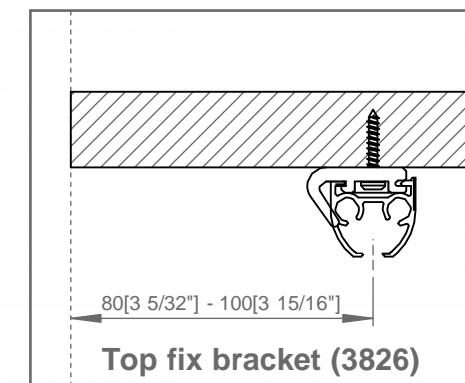

Curtain heading - Ripple Pleat

Curtain heading - Pencil Pleat

Tie back options

Curtain heading - Pinch Pleat

Face fix bracket (3136) & (3826)

- Notes:
- 1 Refer to Dometic for minimum and maximum drop, fabric dependent. 2 The fixing distances are meant as a guide only, they may vary in practice depending on surface and curtain weight.
 - 3 Dimensions in millimeters (Imperial equivalents are shown for references only).
 - 4 Oceanair reserves the right to modify or change dimensions and specifications without prior notice.

X(Width) & Y(Drop) Limits		
X (Min)	X (Max)	Y
300 [11 13/16"]	6000 [236 7/32"]	See Note 1

Track 3841

Colour:
White
Silver
Gold

Top fix clamp (3825)

Top fix clamp (3825)

Top fix bracket (3826)

Top fix bracket (3826)