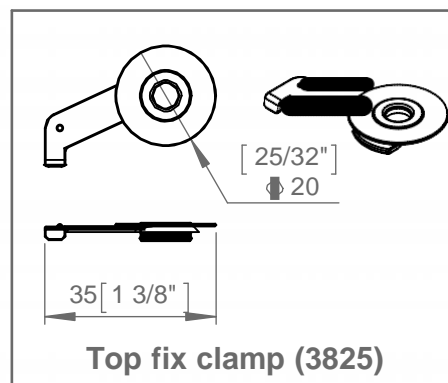

Curtain heading - Ripple Pleat

Curtain heading - Pencil Pleat

Tie back options

Curtain heading - Pinch Pleat

Face fix bracket (3136) & (3826)

- Notes:
- 1 Refer to Dometic for minimum and maximum drop, fabric dependent. 2 The fixing distances are meant as a guide only, they may vary in practice depending on surface and curtain weight.
 - 3 Dimensions in millimeters (Imperial equivalents are shown for references only).
 - 4 Oceanair reserves the right to modify or change dimensions and specifications without prior notice.

X(Width) & Y(Drop) Limits		
X (Min)	X (Max)	Y
300 [11 13/16"]	6000 [236 7/32"]	See Note 1

Track 3841

Colour:
White
Silver
Gold

Top fix clamp (3825)

Top fix clamp (3825)

Top fix bracket (3826)

Top fix bracket (3826)