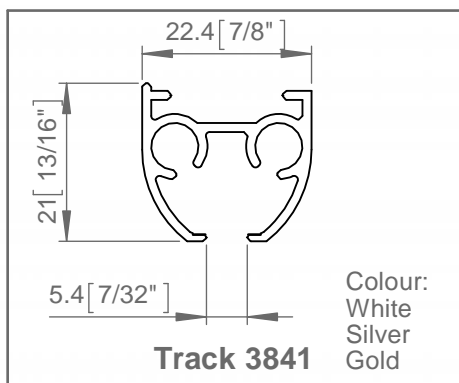

Curtain heading - Ripple Pleat

Curtain heading - Pencil Pleat

Tie back options

Curtain heading - Pinch Pleat

Face fix bracket (3136) & (3826)

- Notes:
- 1 Refer to Dometic for minimum and maximum drop, fabric dependent. 2 The fixing distances are meant as a guide only, they may vary in practice depending on surface and curtain weight.
 - 3 Dimensions in millimeters (Imperial equivalents are shown for references only).
 - 4 Oceanair reserves the right to modify or change dimensions and specifications without prior notice.

X(Width) & Y(Drop) Limits		
X (Min)	X (Max)	Y
300 [11 13/16"]	6000 [236 7/32"]	See Note 1

Track 3841

Colour:
White
Silver
Gold

Top fix clamp (3825)

Top fix clamp (3825)

Top fix bracket (3826)

Top fix bracket (3826)