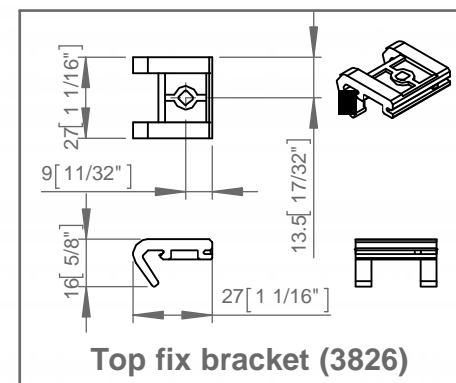

Curtain heading - Ripple Pleat

Curtain heading - Pencil Pleat

Tie back options

Curtain heading - Pinch Pleat

Face fix bracket (3136) & (3826)

- Notes:
- 1 Refer to Dometic for minimum and maximum drop, fabric dependent. 2 The fixing distances are meant as a guide only, they may vary in practice depending on surface and curtain weight.
 - 3 Dimensions in millimeters (Imperial equivalents are shown for references only).
 - 4 Oceanair reserves the right to modify or change dimensions and specifications without prior notice.

X(Width) & Y(Drop) Limits		
X (Min)	X (Max)	Y
300 [11 13/16"]	6000 [236 7/32"]	See Note 1

Track 3841

Colour:
White
Silver
Gold

Top fix clamp (3825)

Top fix clamp (3825)

Top fix bracket (3826)

Top fix bracket (3826)