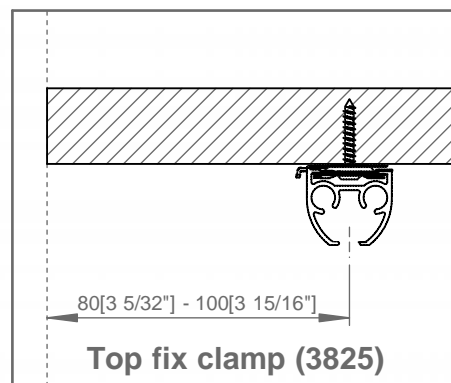

Curtain heading - Ripple Pleat

Curtain heading - Pencil Pleat

Tie back options

Curtain heading - Pinch Pleat

Face fix bracket (3136) & (3826)

- Notes:
- 1 Refer to Dometic for minimum and maximum drop, fabric dependent. 2 The fixing distances are meant as a guide only, they may vary in practice depending on surface and curtain weight.
 - 3 Dimensions in millimeters (Imperial equivalents are shown for references only).
 - 4 Oceanair reserves the right to modify or change dimensions and specifications without prior notice.

X(Width) & Y(Drop) Limits		
X (Min)	X (Max)	Y
300 [11 13/16"]	6000 [236 7/32"]	See Note 1

Track 3841

Colour:
White
Silver
Gold

Top fix clamp (3825)

Top fix clamp (3825)

Top fix bracket (3826)

Top fix bracket (3826)