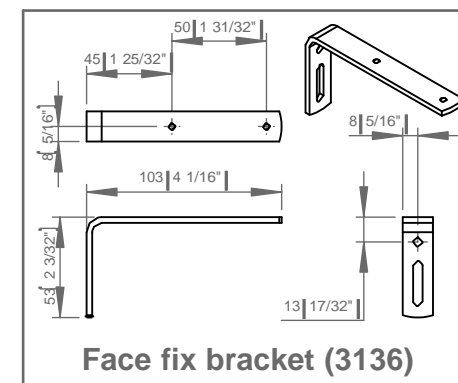

Curtain heading - Ripple Pleat

Curtain heading - Pencil Pleat

Tie back options

Curtain heading - Pinch Pleat

Face fix bracket (3136) & (3826)

- Notes:
- 1 Refer to Dometic for minimum and maximum drop, fabric dependent. 2 The fixing distances are meant as a guide only, they may vary in practice depending on surface and curtain weight.
 - 3 Dimensions in millimeters (Imperial equivalents are shown for references only).
 - 4 Oceanair reserves the right to modify or change dimensions and specifications without prior notice.

X(Width) & Y(Drop) Limits		
X (Min)	X (Max)	Y
300 [11 13/16"]	6000 [236 7/32"]	See Note 1

Track 3841

Colour:
White
Silver
Gold

Top fix clamp (3825)

Top fix clamp (3825)

Top fix bracket (3826)

Top fix bracket (3826)