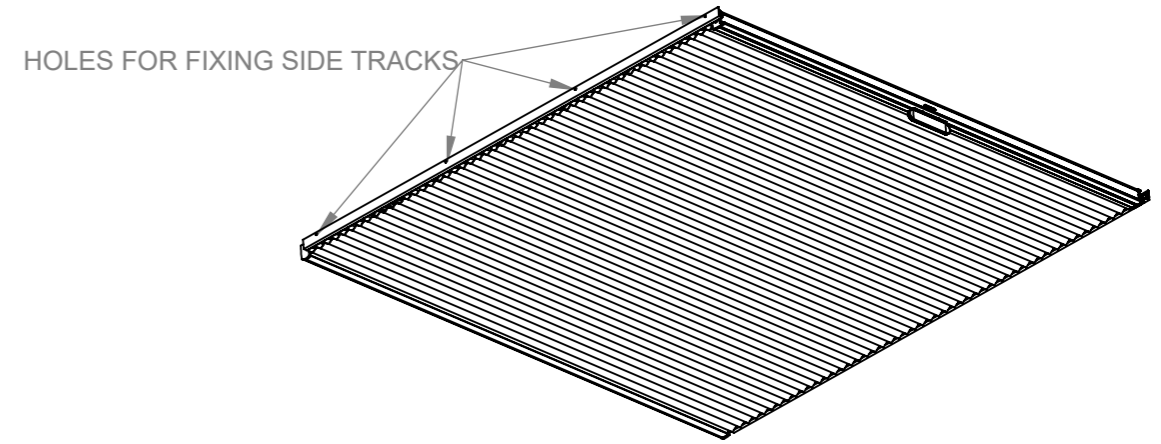

SKYSOL TRACK SMALL (STS) MANUAL

HANDLE OPTIONS

PLASTIC ARTICULATING

CLEAR FOR CONTROL ROD

METAL NICKEL OR CHROME

TOGGLE