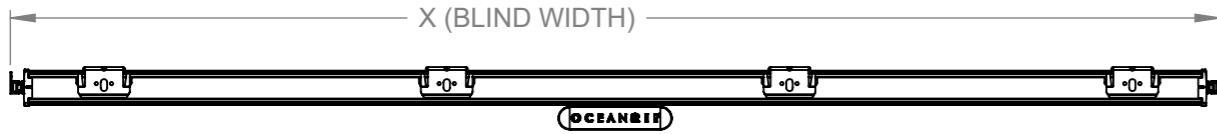

SKYSOL TRACK SMALL (STS) MANUAL

HANDLE OPTIONS

PLASTIC ARTICULATING

CLEAR FOR CONTROL ROD

METAL NICKEL OR CHROME

TOGGLE