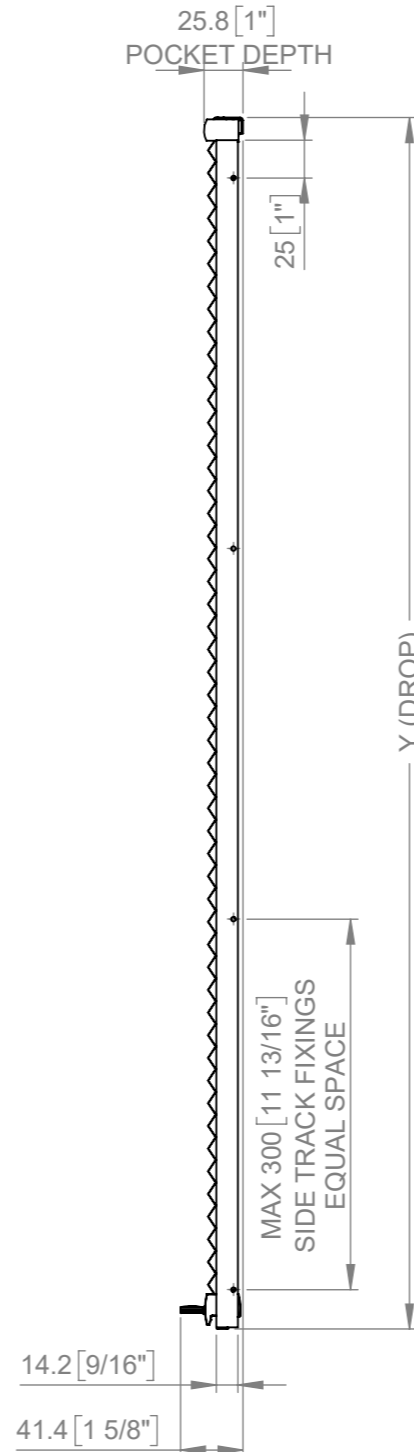

SKYSOL TRACK SMALL (STS) MANUAL

HANDLE OPTIONS

PLASTIC ARTICULATING

CLEAR FOR CONTROL ROD

METAL NICKEL OR CHROME

TOGGLE