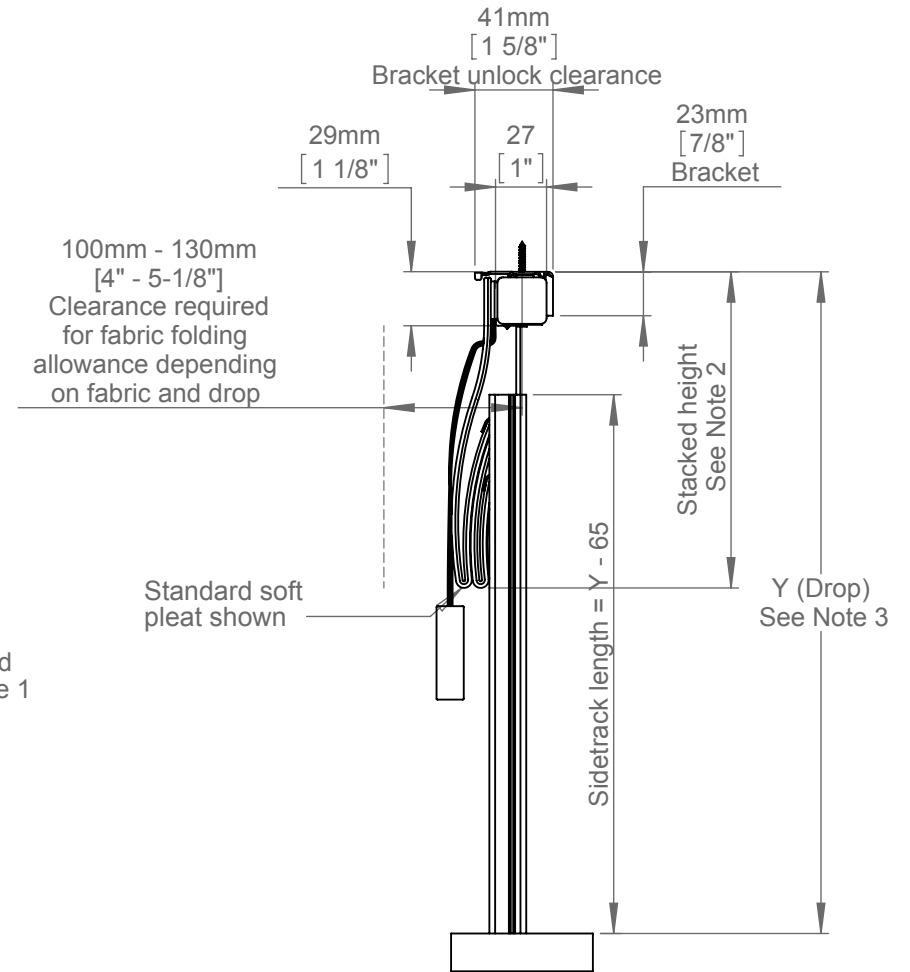

# DOMETIC ROMANBLIND

VB25  
Manual - Side Tracks - With cord lock

**Notes:**

- 1 The position of the lift cord can be varied if necessary.
- 2 Refer to Oceanair for further stack height information.
- 3 Refer to product guide for Min/Max dimensions.
- 4 Bracket quantity dependant on width of blind.
- 5 Refer to Oceanair for further light gap information.