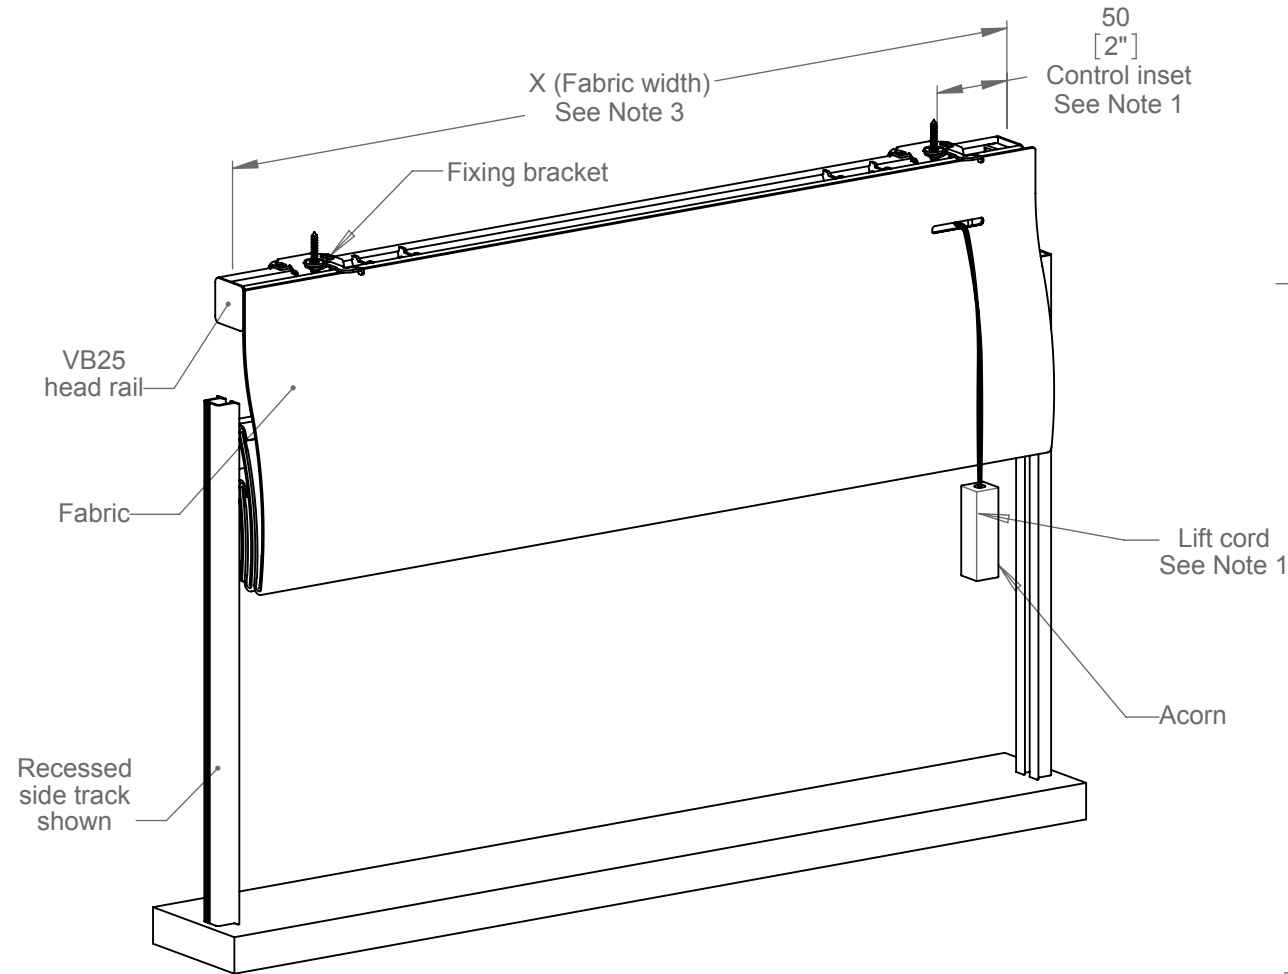

# DOMETIC ROMANBLIND

VB25  
Manual - Side Tracks - With cord lock

**Notes:**

- 1 The position of the lift cord can be varied if necessary.
- 2 Refer to Oceanair for further stack height information.
- 3 Refer to product guide for Min/Max dimensions.
- 4 Bracket quantity dependant on width of blind.
- 5 Refer to Oceanair for further light gap information.