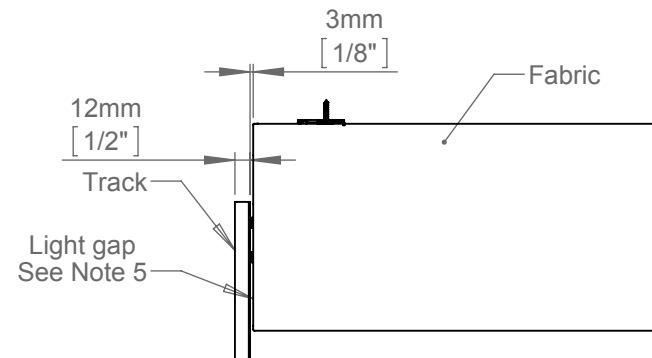

# DOMETIC ROMANBLIND

VB25  
Manual - Side Tracks - With cord lock

**Notes:**

- 1 The position of the lift cord can be varied if necessary.
- 2 Refer to Oceanair for further stack height information.
- 3 Refer to product guide for Min/Max dimensions.
- 4 Bracket quantity dependant on width of blind.
- 5 Refer to Oceanair for further light gap information.