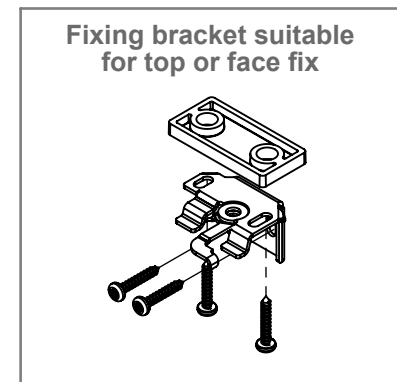

# DOMETIC ROMANBLIND

VB25  
Manual - Side Tracks - With cord lock

**Notes:**

- 1 The position of the lift cord can be varied if necessary.
- 2 Refer to Oceanair for further stack height information.
- 3 Refer to product guide for Min/Max dimensions.
- 4 Bracket quantity dependant on width of blind.
- 5 Refer to Oceanair for further light gap information.