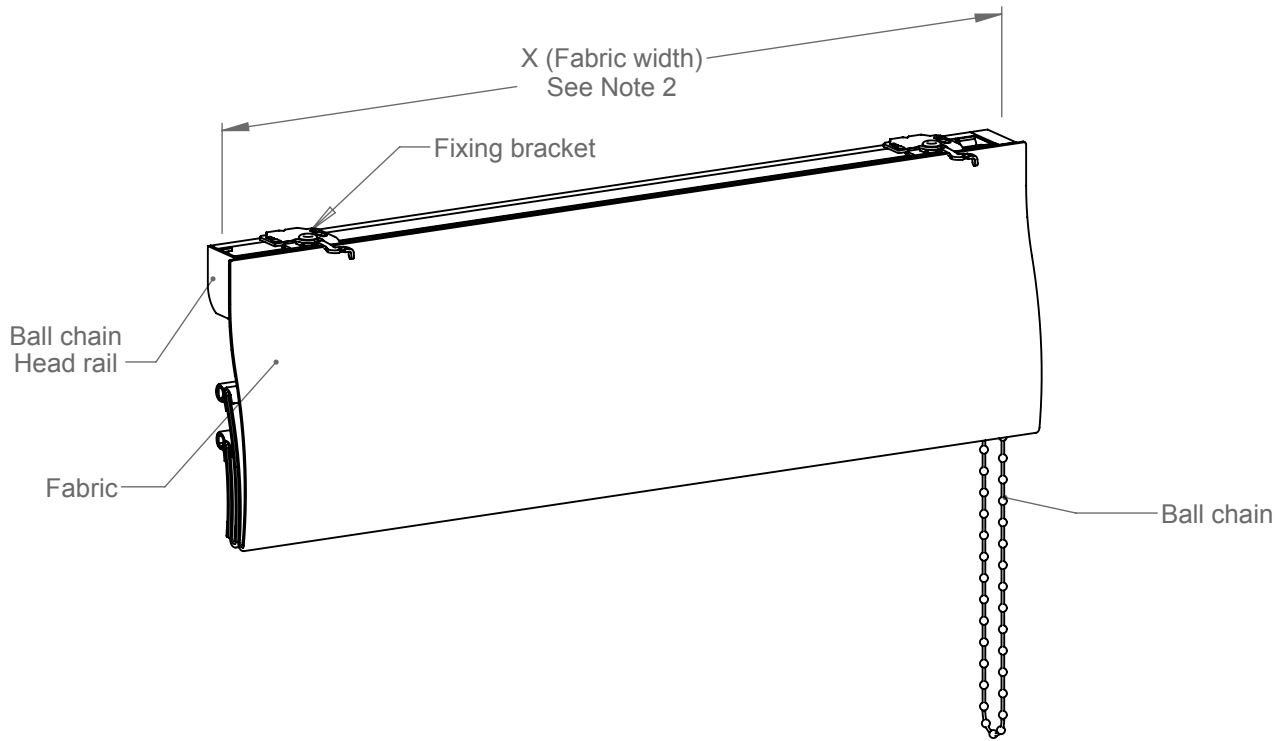

# DOMETIC ROMANBLIND

Ball chain  
Manual - Free hanging

**Notes:**

- 1 Refer to Oceanair for further stack height information.
- 2 Refer to product guide for Min/Max dimensions.
- 3 Bracket quantity dependant on width of blind.