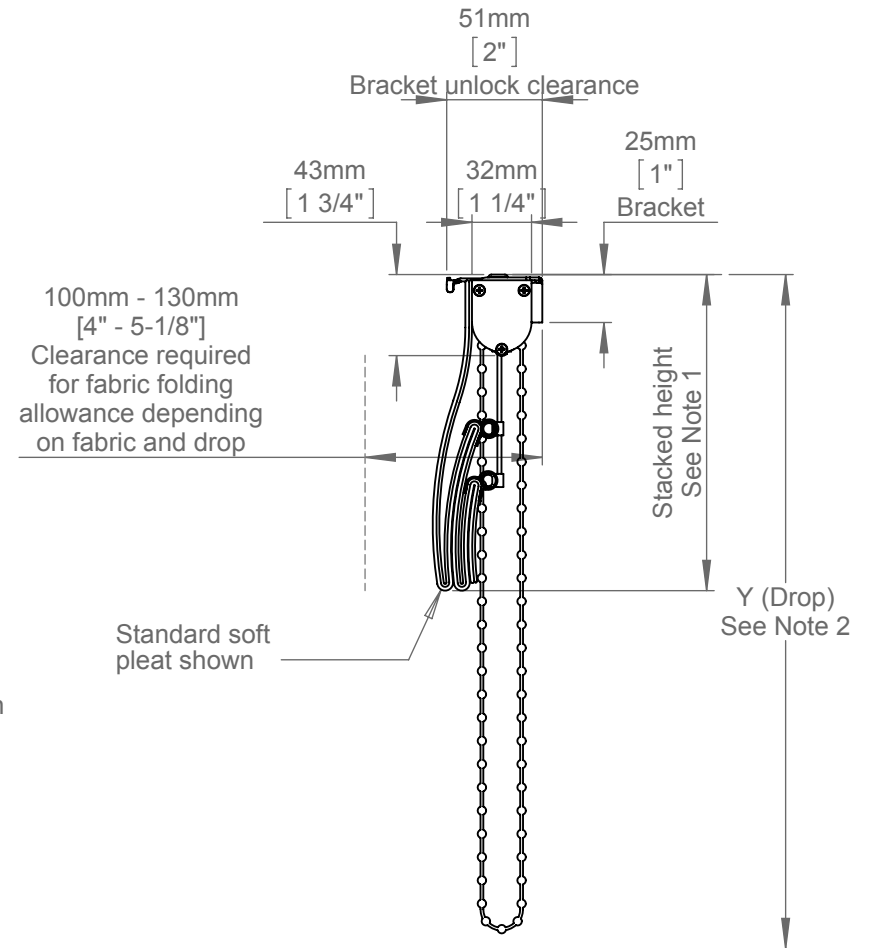

# DOMETIC ROMANBLIND

Ball chain  
Manual - Free hanging

**Notes:**

- 1 Refer to Oceanair for further stack height information.
- 2 Refer to product guide for Min/Max dimensions.
- 3 Bracket quantity dependant on width of blind.