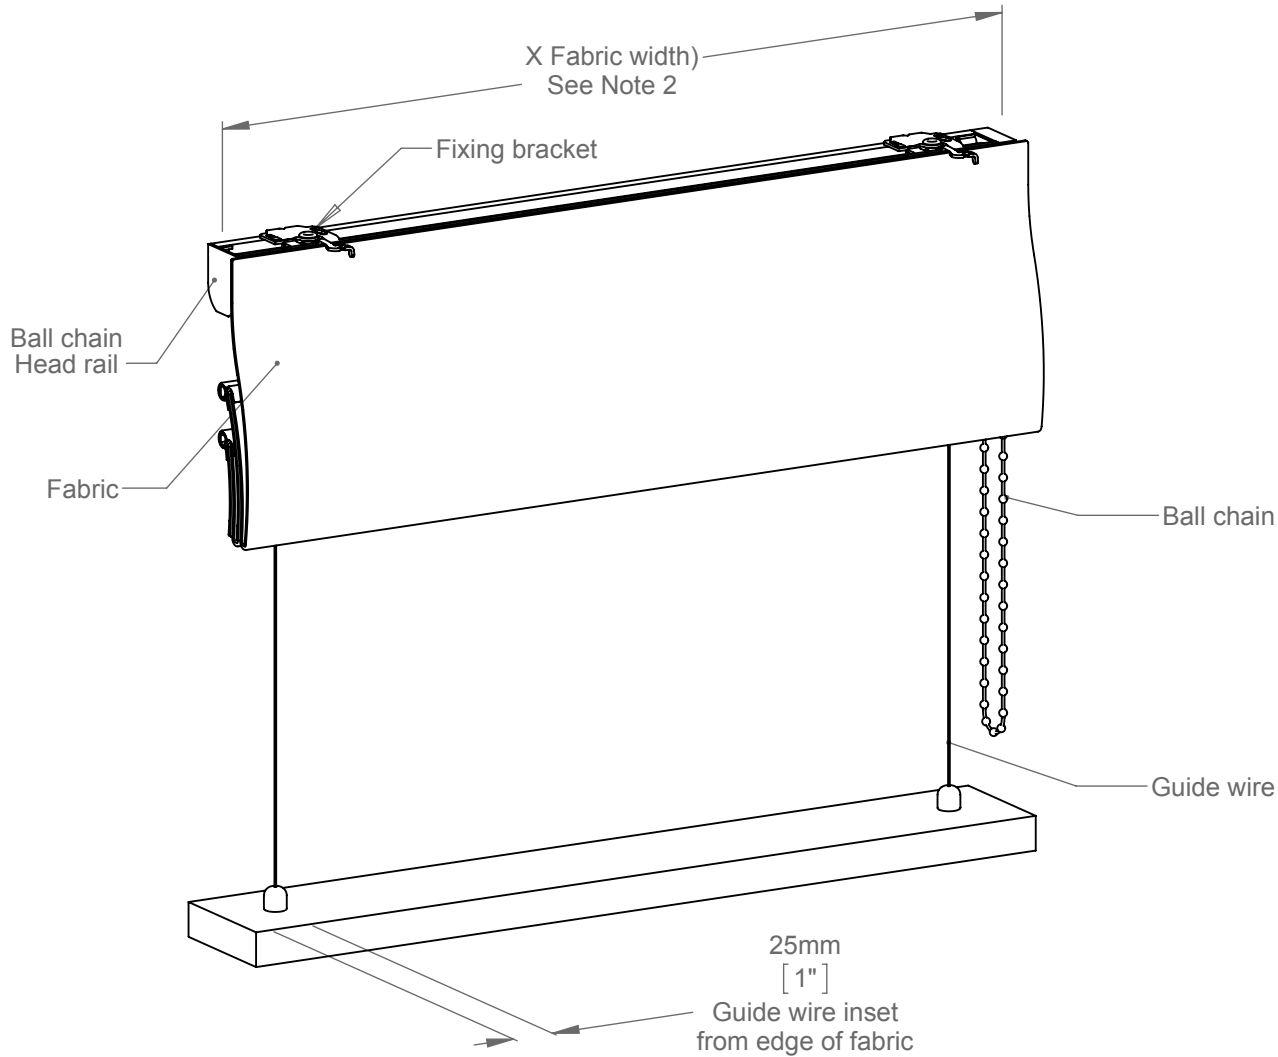

# DOMETIC ROMANBLIND

Ball chain  
Manual - Guide wire  
- Customized option -

- Notes:
- 1 Refer to Oceanair for further stack height information.
  - 2 Refer to product guide for Min/Max dimensions.
  - 3 Bracket quantity dependant on width of blind.