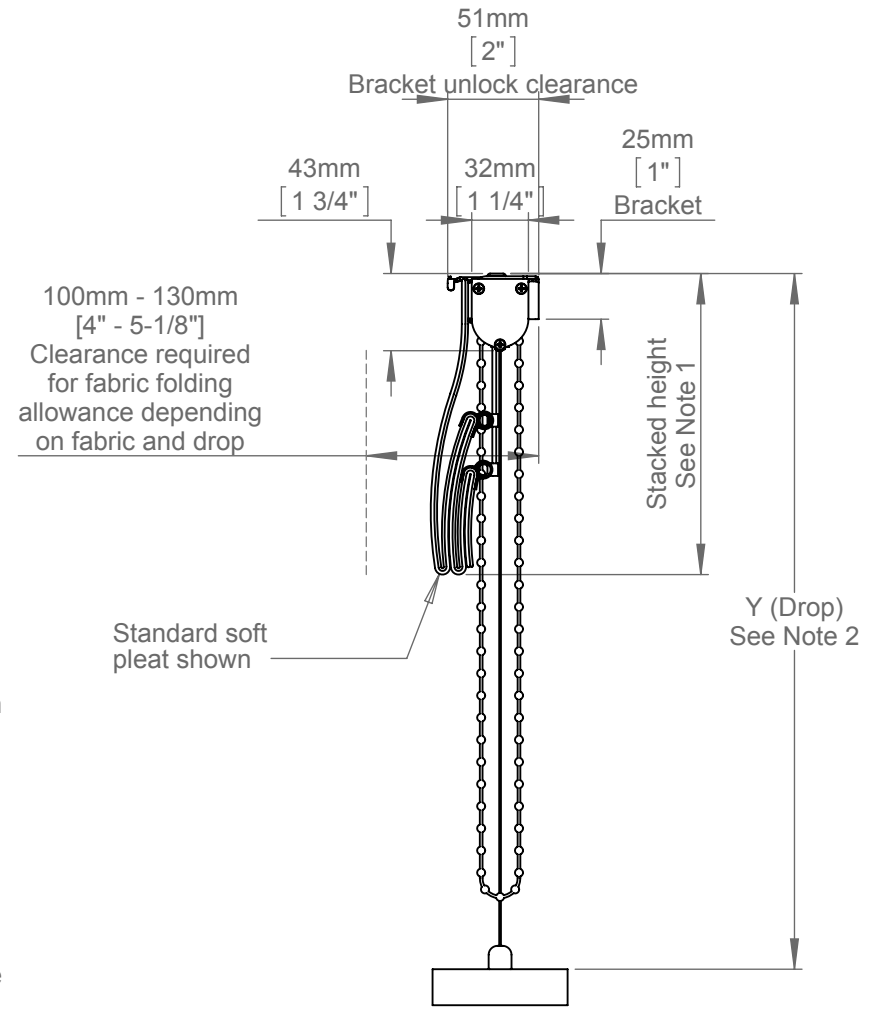

# DOMETIC ROMANBLIND

Ball chain  
Manual - Guide wire  
- Customized option -

- Notes:
- 1 Refer to Oceanair for further stack height information.
  - 2 Refer to product guide for Min/Max dimensions.
  - 3 Bracket quantity dependant on width of blind.