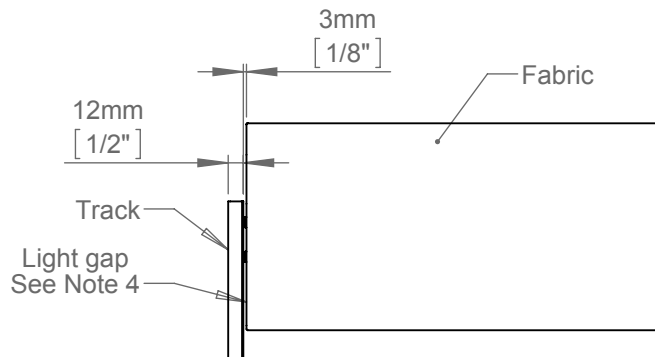

# DOMETIC ROMANBLIND

Ball chain  
Manual - Side tracks  
- Customized option -

- Notes:
- 1 Refer to Oceanair for further stack height information.
  - 2 Refer to product guide for Min/Max dimensions.
  - 3 Bracket quantity dependant on width of blind.
  4. Refer to Oceanair for further light gap information.