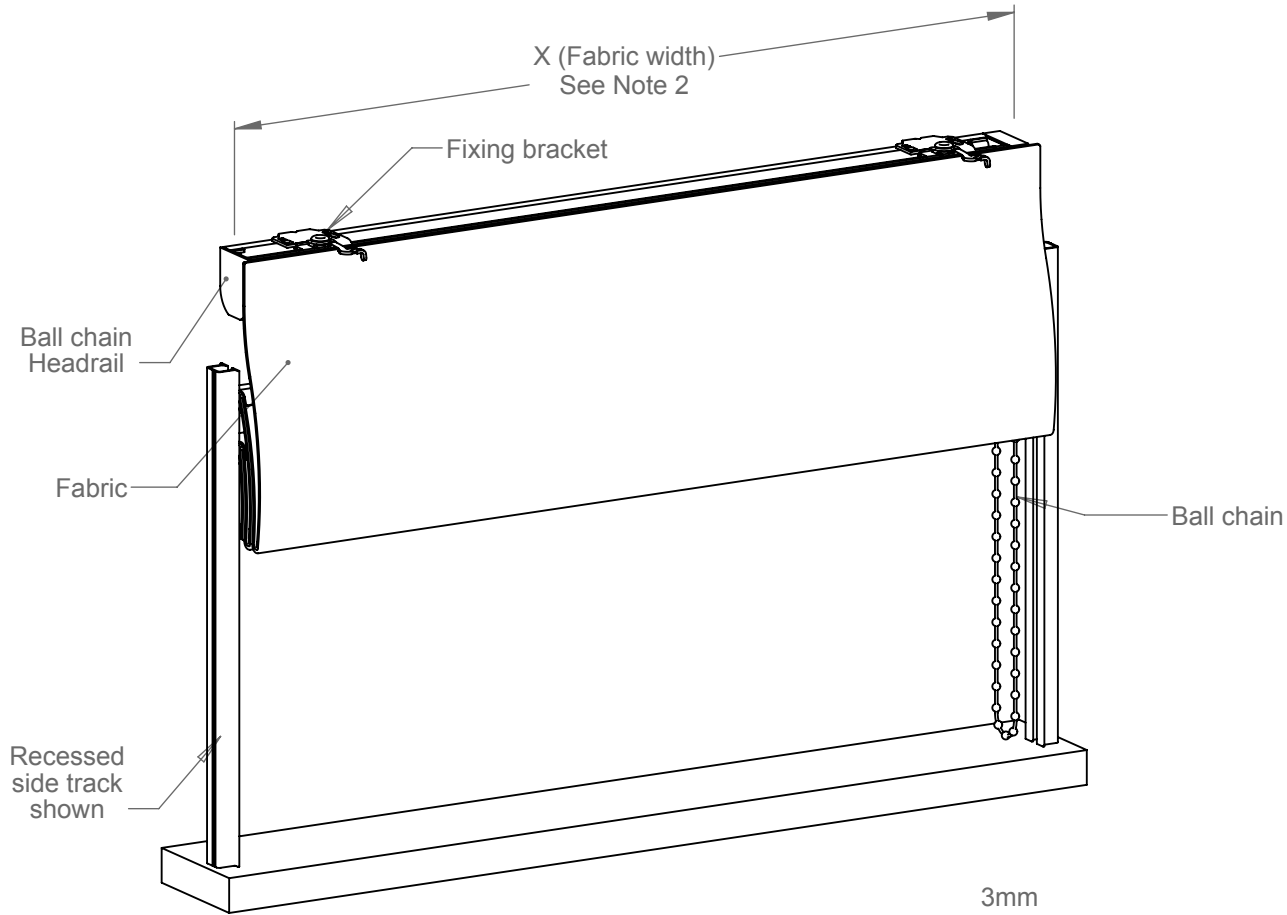

# DOMETIC ROMANBLIND

Ball chain  
Manual - Side tracks  
- Customized option -

- Notes:
- 1 Refer to Oceanair for further stack height information.
  - 2 Refer to product guide for Min/Max dimensions.
  - 3 Bracket quantity dependant on width of blind.
  4. Refer to Oceanair for further light gap information.