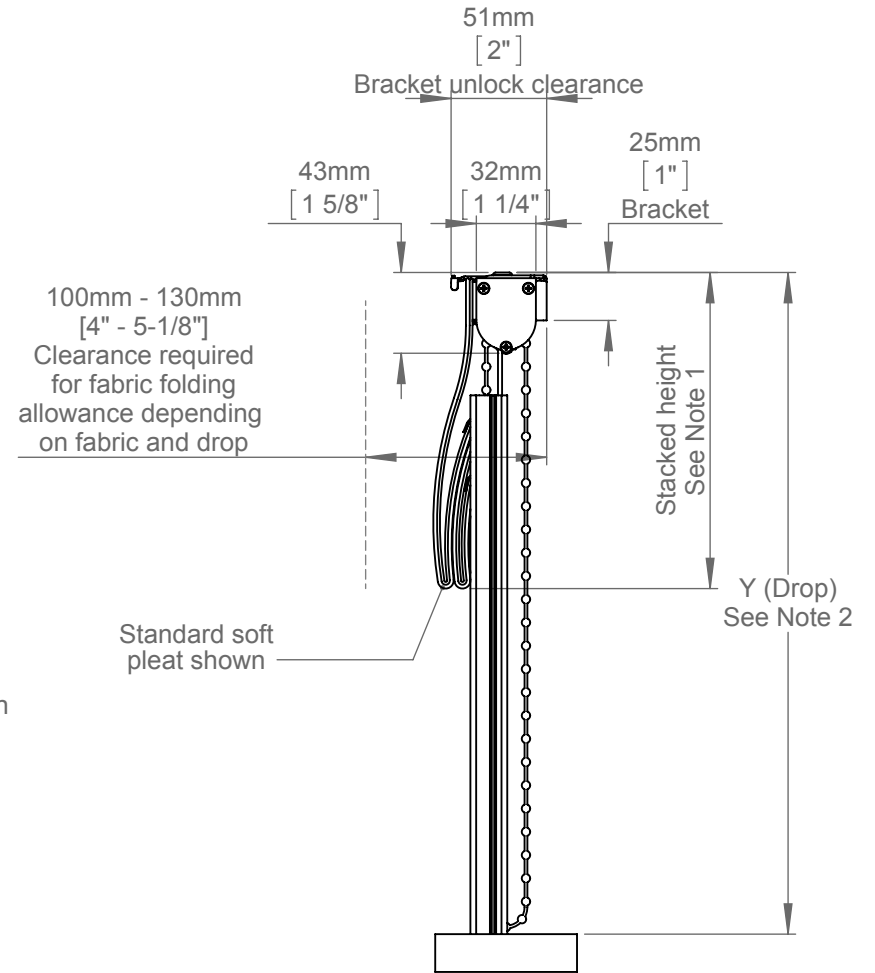

# DOMETIC ROMANBLIND

Ball chain  
Manual - Side tracks  
- Customized option -

- Notes:
- 1 Refer to Oceanair for further stack height information.
  - 2 Refer to product guide for Min/Max dimensions.
  - 3 Bracket quantity dependant on width of blind.
  4. Refer to Oceanair for further light gap information.