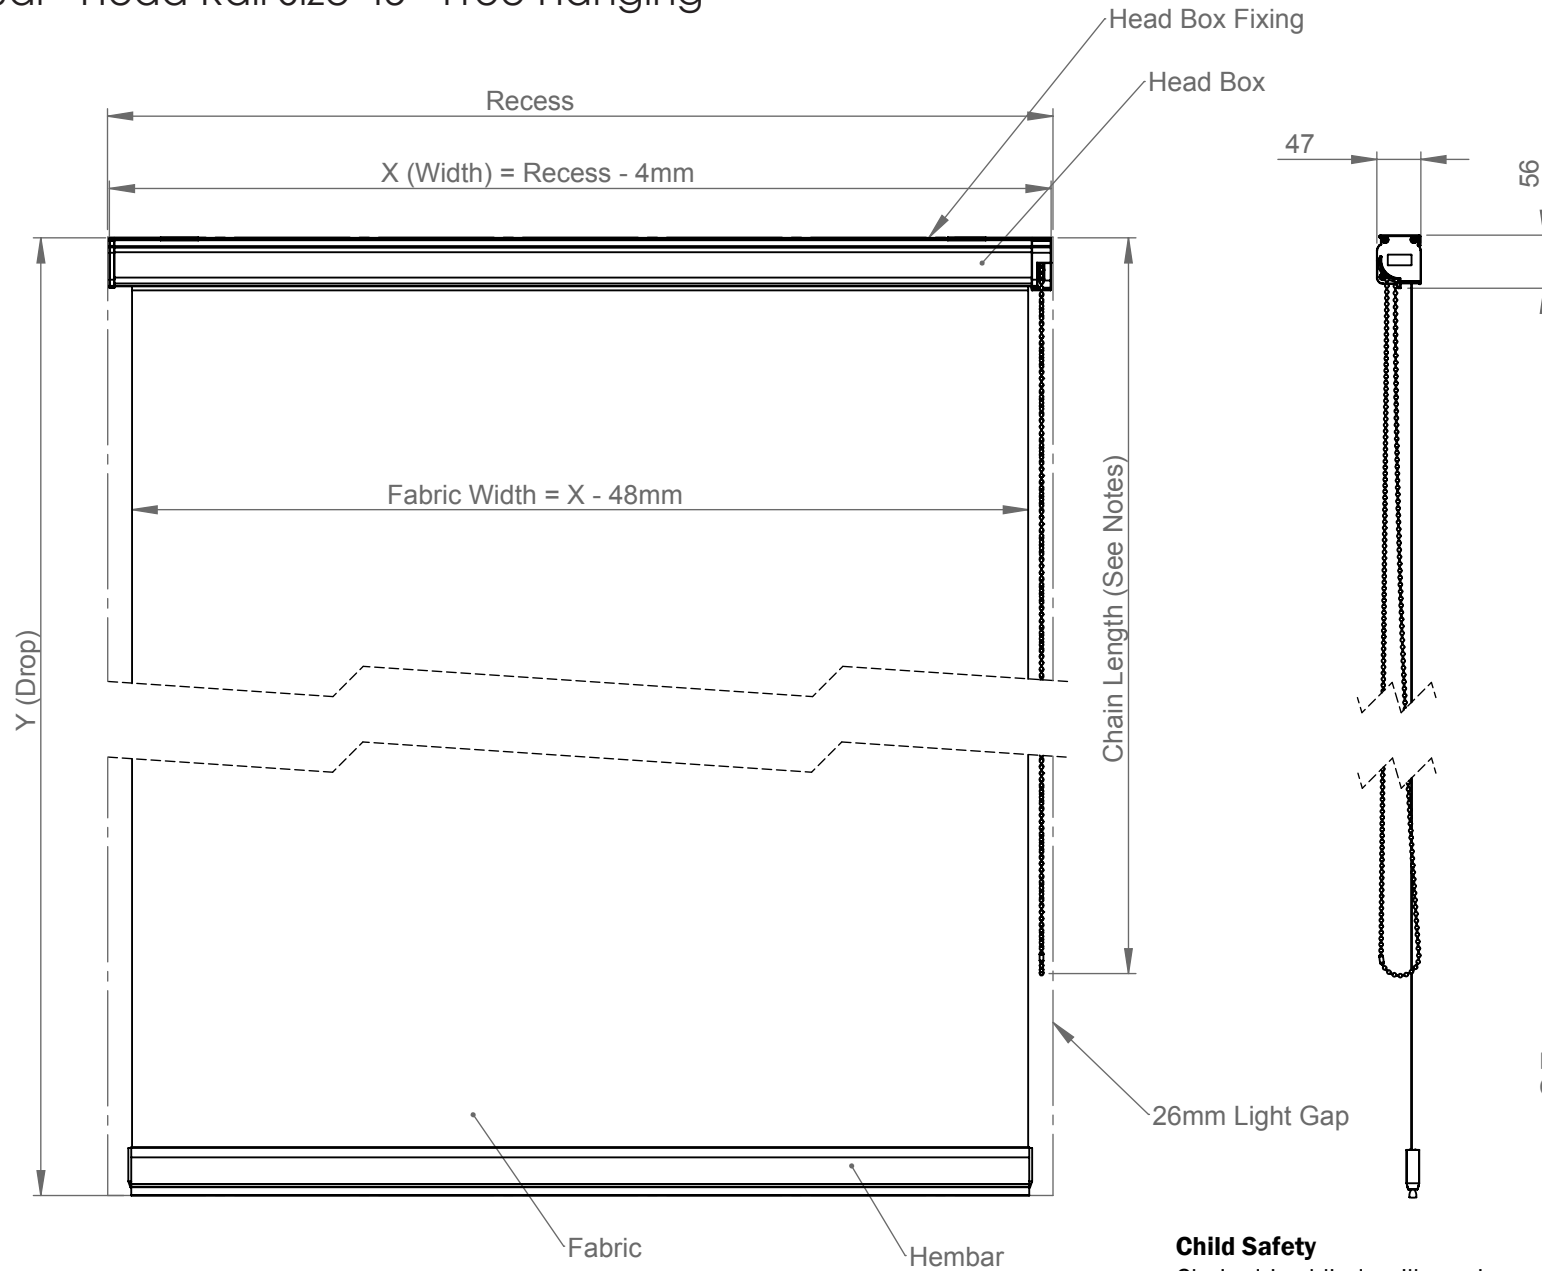

DOMETIC SOLARSHIELD

Chain Control
Manual - Head Rail Size 45 - Free Hanging

Lloyds Register Type Approved for use in bridge decks

Notes:
Chain length dependant on Y (Drop).

Child Safety

Chain drive blinds will require a chain tensioner device fitted 1.5m from floor to meet child safety requirements.