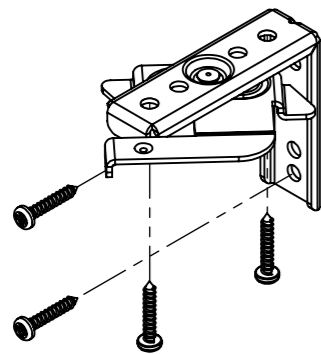

# SKYVENETIAN POWERED (50mm) GUIDE WIRE

FIXING BRACKET  
SUITABLE FOR  
TOP OR FACE FIX

X (WIDTH) & Y (DROP) LIMITS		
X (MIN)	X (MAX)	Y (MAX)
655 [25 13/16"] TBC	LEATHER: 1800mm [70 7/8"] FAUX LEATHER: 2400mm [90 1/2"]	3250