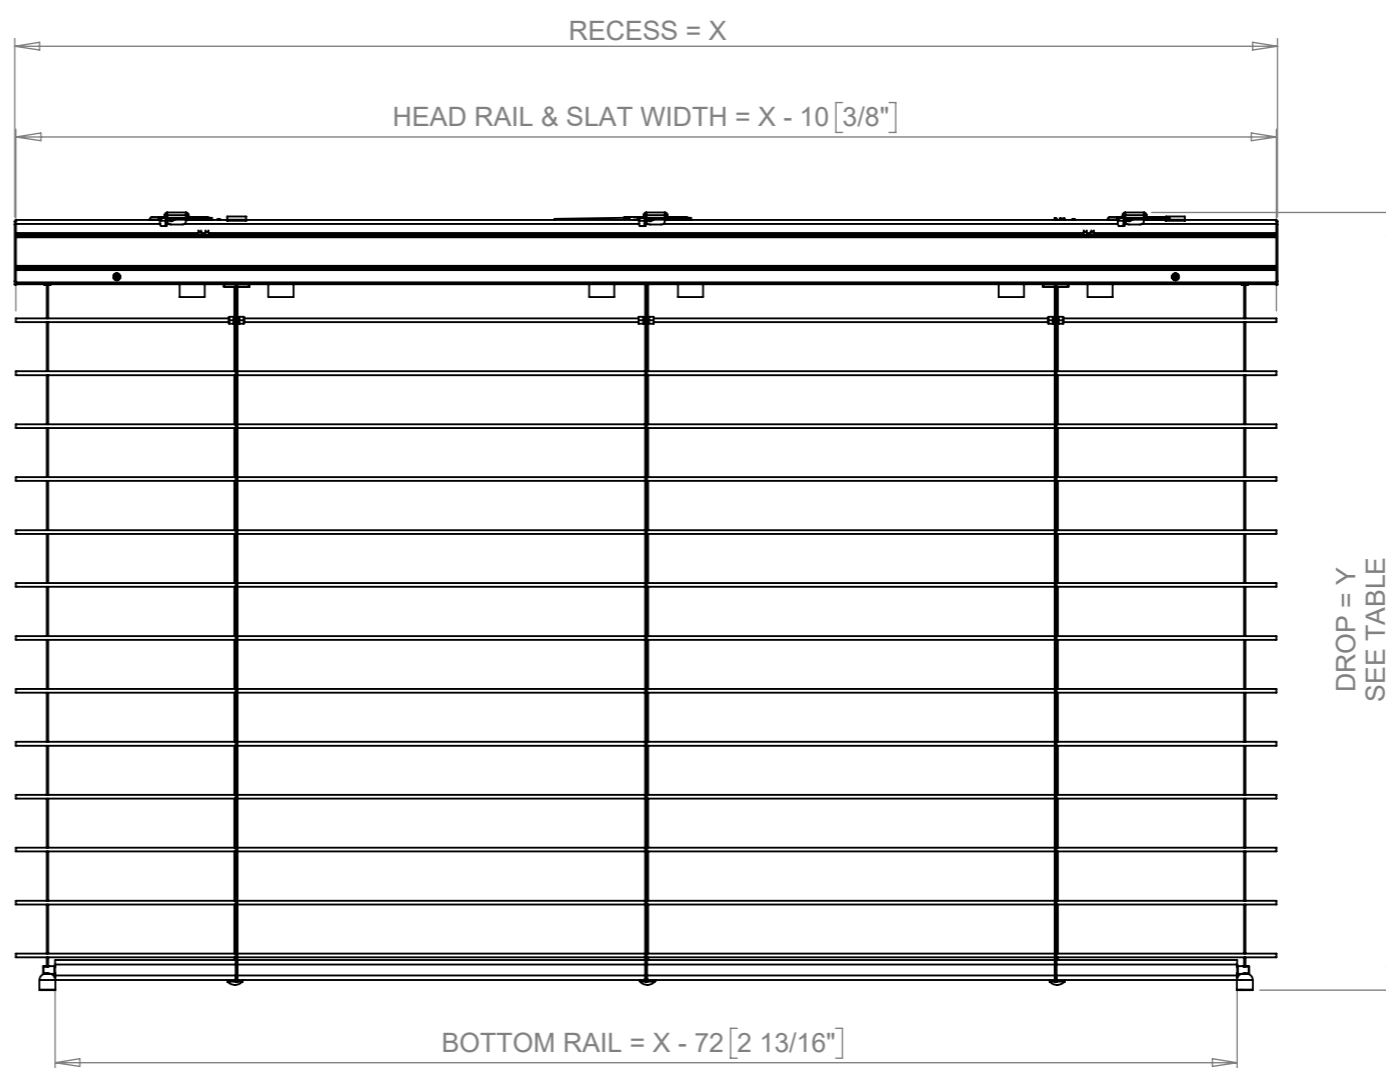

# SKYVENETIAN POWERED (50mm) GUIDE WIRE

FIXING BRACKET  
SUITABLE FOR  
TOP OR FACE FIX

X (WIDTH) & Y (DROP) LIMITS		
X (MIN)	X (MAX)	Y (MAX)
655 [25 13/16"] TBC	LEATHER: 1800mm [70 7/8"] FAUX LEATHER: 2400mm [90 1/2"]	3250