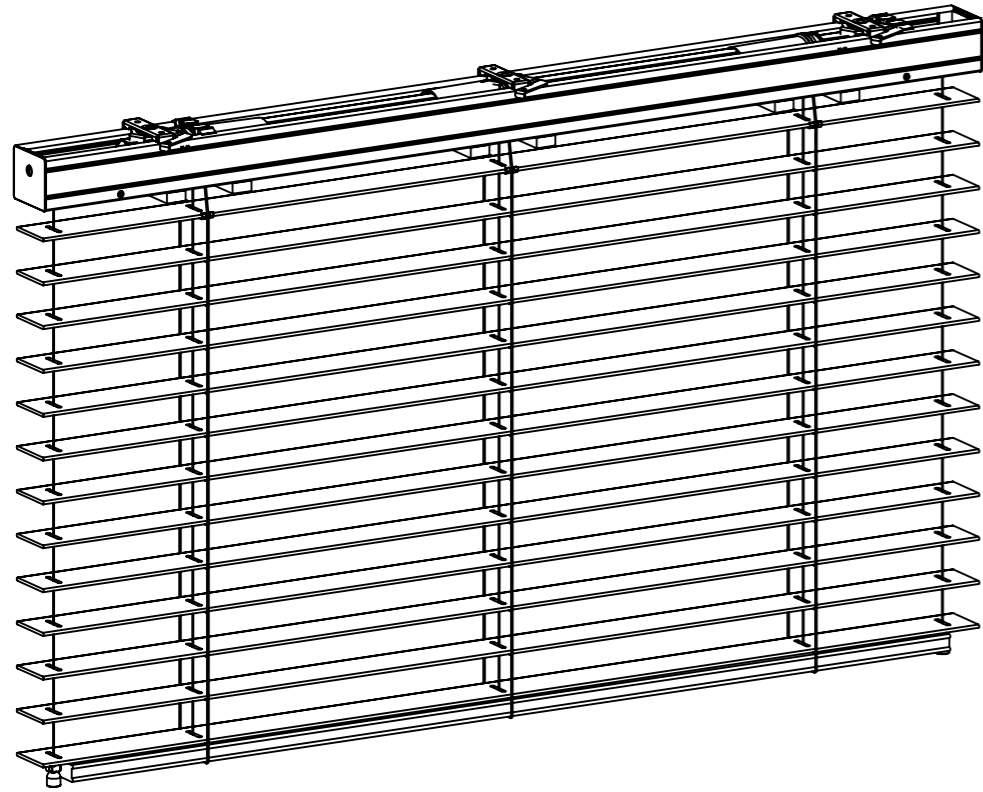

# SKYVENETIAN POWERED (50mm) GUIDE WIRE

FIXING BRACKET  
SUITABLE FOR  
TOP OR FACE FIX

X (WIDTH) & Y (DROP) LIMITS		
X (MIN)	X (MAX)	Y (MAX)
655 [25 13/16"] TBC	LEATHER: 1800mm [70 7/8"] FAUX LEATHER: 2400mm [90 1/2"]	3250