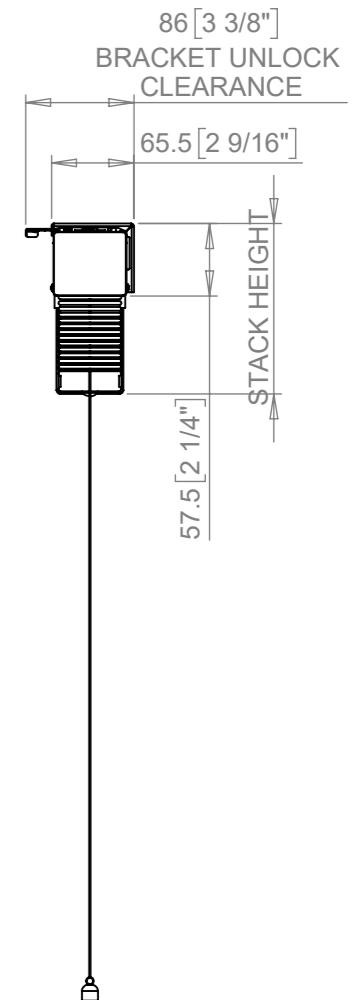

# SKYVENETIAN POWERED (50mm) GUIDE WIRE

FIXING BRACKET  
SUITABLE FOR  
TOP OR FACE FIX

X (WIDTH) & Y (DROP) LIMITS		
X (MIN)	X (MAX)	Y (MAX)
655 [25 13/16"] TBC	LEATHER: 1800mm [70 7/8"] FAUX LEATHER: 2400mm [90 1/2"]	3250