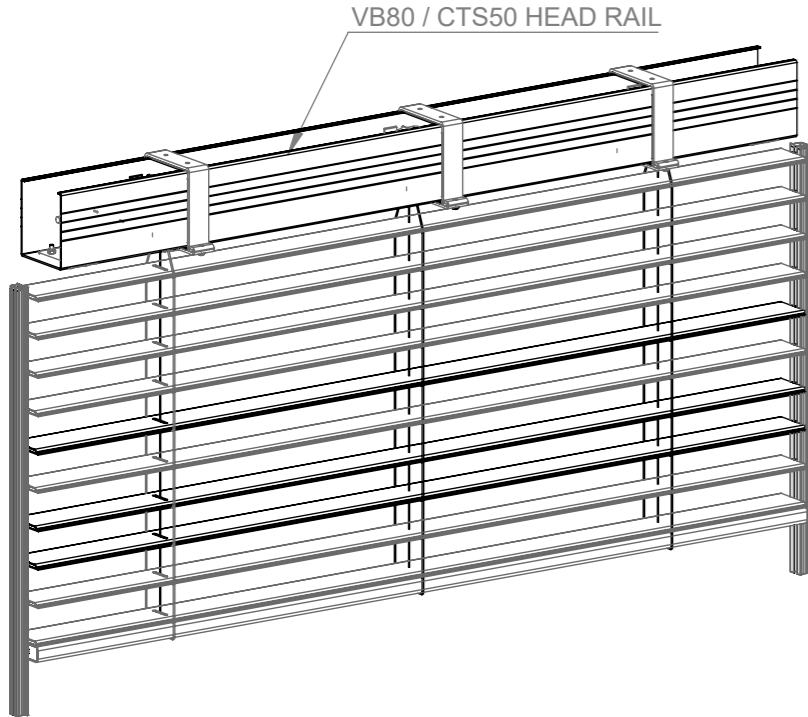

# SKYVENETIAN POWERED (VB80) SIDE TRACK

SIDE TRACK RECESS  
FOR ST6

BRACKET HOLE SPACING  
40 [1 9/16"]