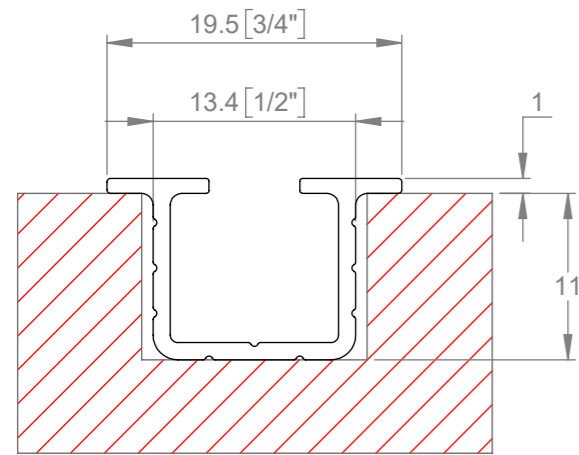

# SKYVENETIAN POWERED (VB80) SIDE TRACK

SIDE TRACK RECESS  
FOR ST6

BRACKET HOLE SPACING  
40 [1 9/16"]