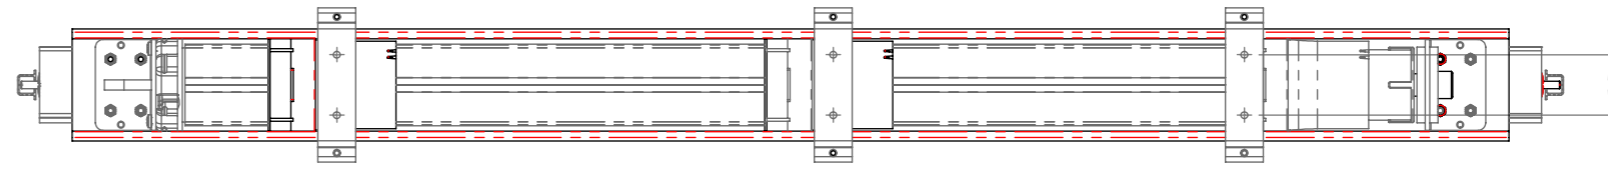

# SKYVENETIAN POWERED (VB80) SIDE TRACK

SIDE TRACK RECESS  
FOR ST6

BRACKET HOLE SPACING  
40 [1 9/16"]