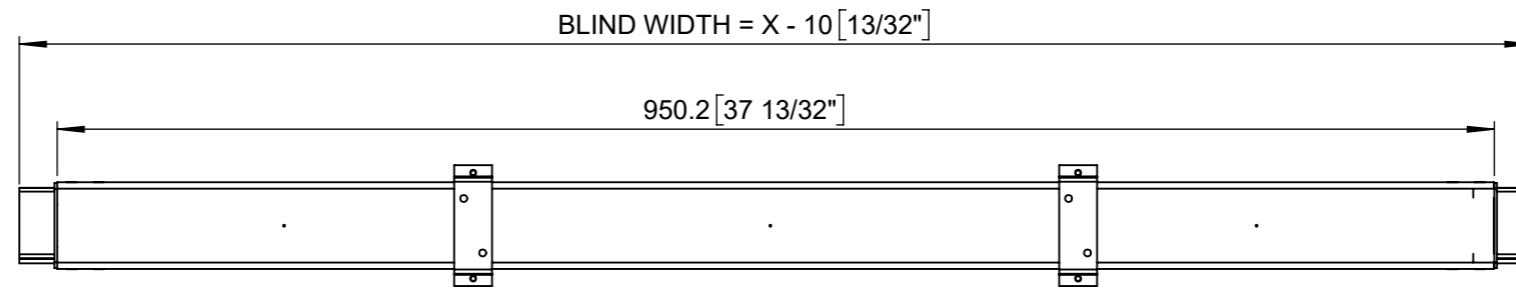

SKYVENETIAN
POWERED (LTWN)
FREE HANGING

DETAIL A
SCALE 2 : 5