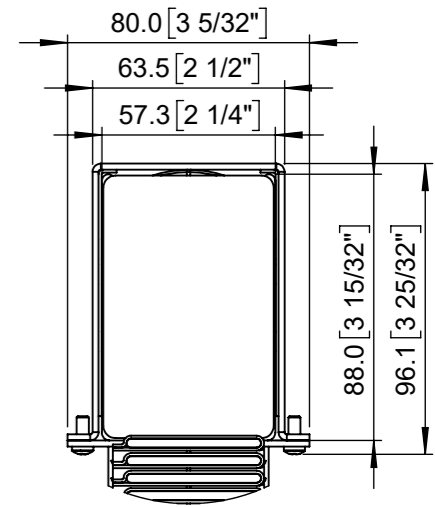

SKYVENETIAN
POWERED (LTWN)
FREE HANGING

DETAIL A
SCALE 2 : 5