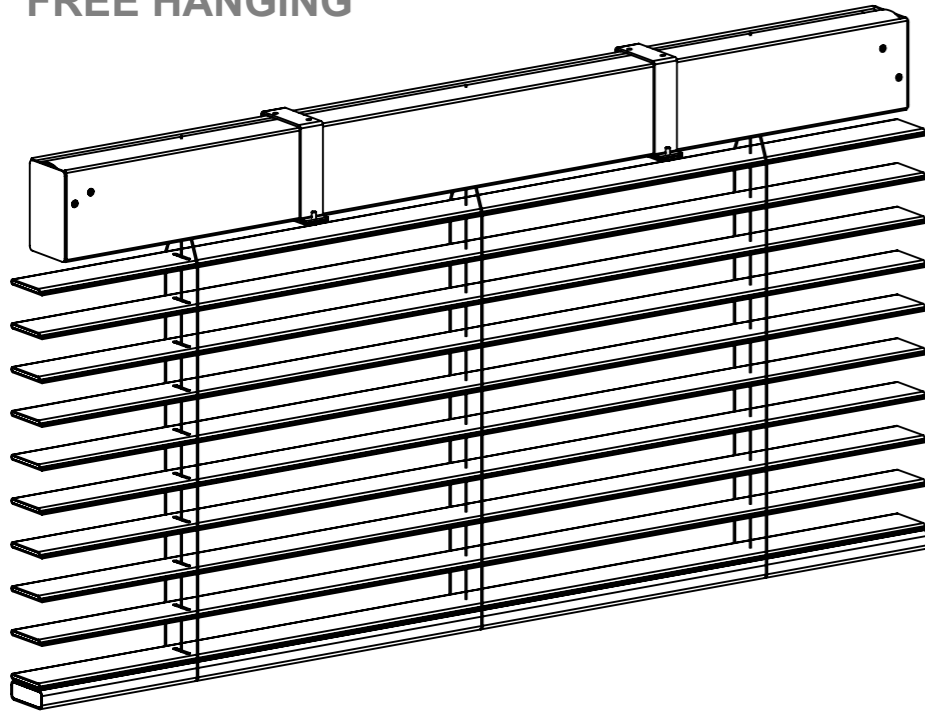

SKYVENETIAN
POWERED (LTWN)
FREE HANGING

DETAIL A
SCALE 2 : 5