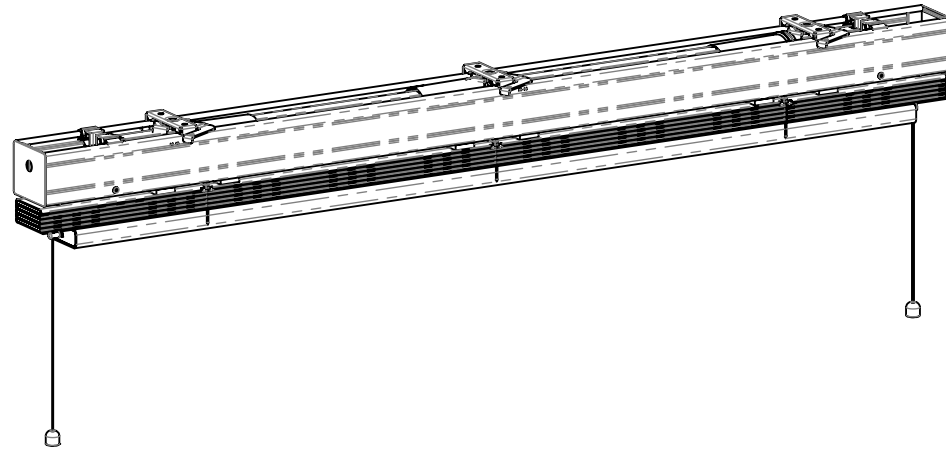

SKYVENETIAN

POWERED (50mm)

GUIDE WIRE

VBWLP-970/295-1-FLP2GWCL

DEPLOYED