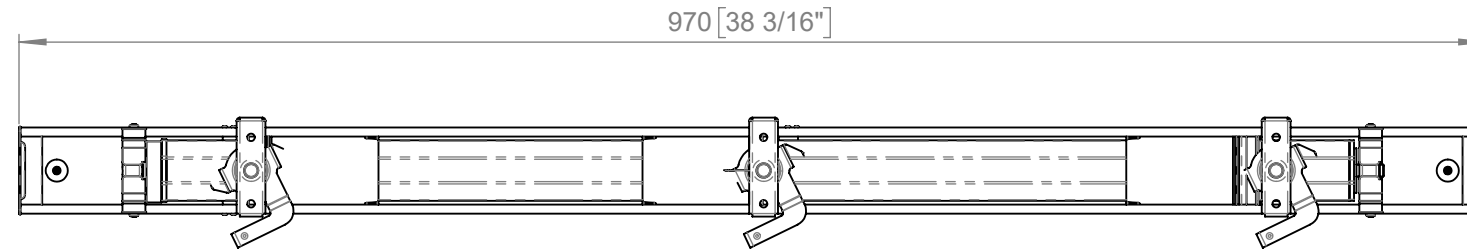

SKYVENETIAN

POWERED (50mm)

GUIDE WIRE

VBWLP-970/295-1-FLP2GWCL

DEPLOYED