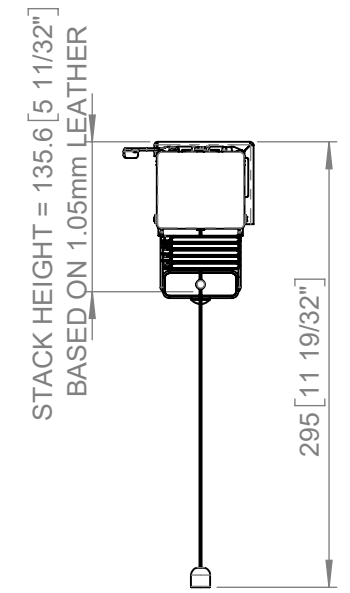

SKYVENETIAN

POWERED (50mm)

GUIDE WIRE

VBWLP-970/295-1-FLP2GWCL

DEPLOYED