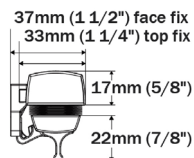

¹Custom order – Additional hold down fittings available

STANDARD SIZES

Part No.	X	Y
PSH-1	340mm (13 3/8")	280mm (11")
PSH-2	380mm (15")	280mm (11")
PSH-3	460mm (18 1/8")	320mm (12 5/8")
PSH-4	660mm (26")	320mm (12 5/8")
PSH-5	720mm (28 3/8")	320mm (12 5/8")

¹Custom order – Additional hold down fittings available

STANDARD SIZES

Part No.	X	Y
CSH-1	360mm (14 1/8")	400mm (15 3/4")
CSH-2	470mm (18 1/2")	510mm (20 1/8")
CSH-3	550mm (21 5/8")	600mm (23 5/8")
CSH-4	680mm (26 3/4")	700mm (27 1/2")

MEASURING INSTRUCTIONS

TECHNICAL FEATURES

Colour options	White
Fitting options	Face or top fix
Shaping	Simple
Angle suitability	Any

STANDARD SIZES

Part No.	X	Y
SMO-1	350mm (13 3/4")	400mm (15 3/4")
SMO-2	450mm (17 11/16")	520mm (20 1/2")
SMO-3	550mm (21 5/8")	640mm (23 3/16")
SMO-4	680mm (26 3/4")	750mm (29 1/2")
SMO-5	900mm (34 1/2")	400mm (15 3/4")