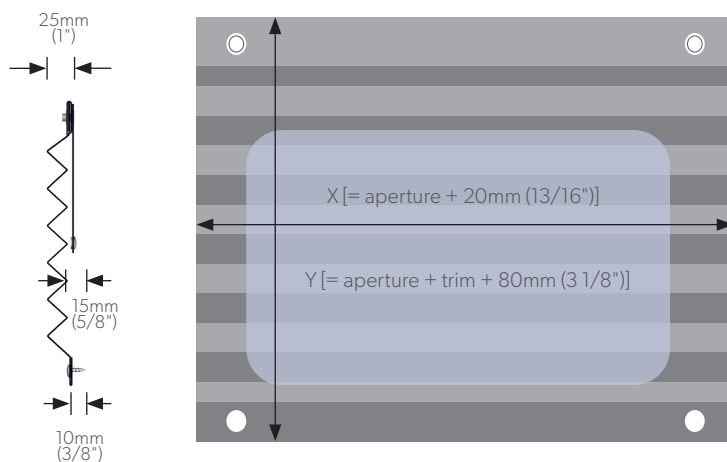

TECHNICAL FEATURES

Pleat size	Single 25mm (1")
Fabric options	White, beige & grey
Privacy	Yes
Fitting options	Face fix
Hold down	Stainless steel poppers/studs
Angle suitability	Up to 20° from vertical

STANDARD SIZES