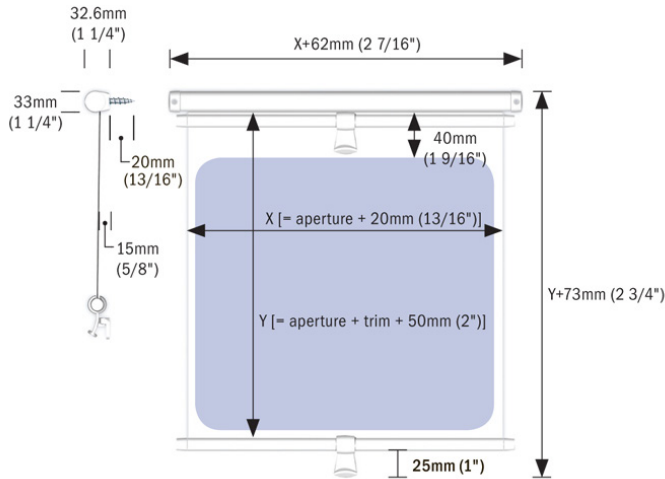

DOMETIC OCEANAIR SKYSHADE CABINSHADE

CABINSHADE is a simple, functional roller shade, perfect for hatches or small windows, housed in a round cassette.

- Blackout blind for hatches and windows
- Tested to withstand the marine environment
- Ideally suited for curved surfaces
- Simple installation, all mounting hardware included
- Available in Solar White fabric and a choice of three hardware colours

MEASURING INSTRUCTIONS

Custom sizing is available. For step by step measuring and installation guides visit www.dometic.com