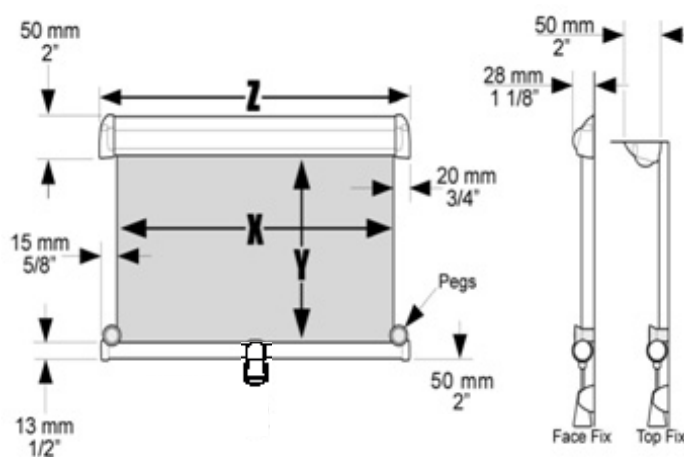

DOMETIC OCEANAIR SKYSHADE HATCHSHADE

If you're looking for a quick and simple shade to keep the light out at night, then the Skyshade Hatchshade is ideal. Fully retracting into the cassette, Hatchshade is perfect for fixed hatches, where a flyscreen is not required.

- Simple and fast installation with just two screws
- Shaped cassette for added style
- Side pegs enable half-way opening
- Also suitable for vertical operation

MEASURING INSTRUCTIONS

For step by step measuring and installation guides visit www.dometic.com