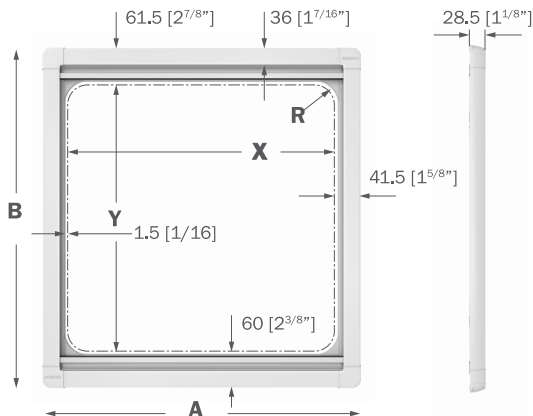

MEASURING INSTRUCTIONS

TECHNICAL FEATURES

Housing colour	Off white & beige
Fabric	Solar (white) / flyscreen (white)
Blackout	Screen only (100% polyester)
Flyscreen	PVC coated glass fibre mesh
Fitting options	Top fix
Angle suitability	Suitable for horizontal, vertical or slightly angled hatches
Custom sizes and trim options	Visit www.dometic.com