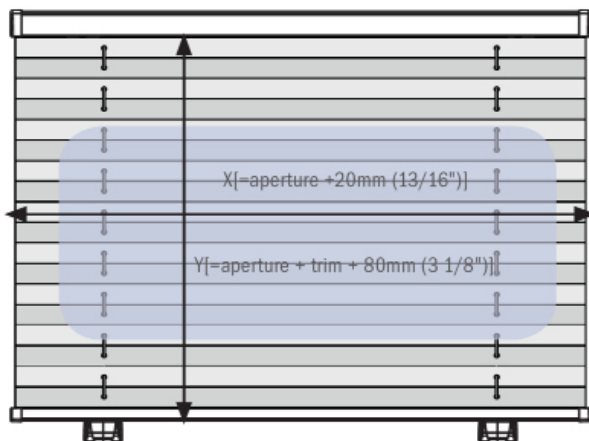

MEASURING INSTRUCTIONS

TECHNICAL FEATURES

Colour options	White
Fitting options	Face or top fix
Shaping	Simple
Angle suitability	Any

STANDARD SIZES

Part No.	X	Y
SMO-1	350mm (13 3/4")	400mm (15 3/4")
SMO-2	450mm (17 11/16")	520mm (20 1/2")
SMO-3	550mm (21 5/8")	640mm (23 3/16")
SMO-4	680mm (26 3/4")	750mm (29 1/2")
SMO-5	900mm (34 1/2")	400mm (15 3/4")