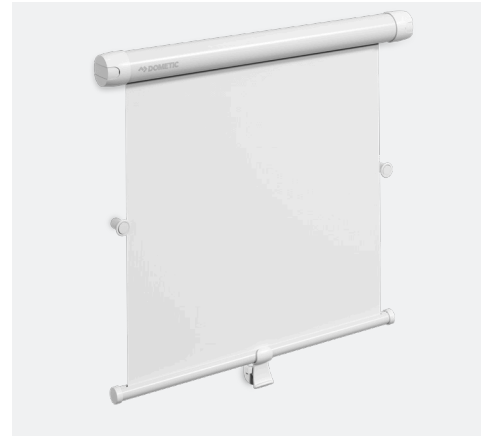

TECHNICAL FEATURES

Housing colours	White, beige & anodised silver
Fabric	Solar (white)
Blackout	Yes
Flyscreen	No
Fitting options	Face fix
Hold down options	Minigrip¹
Angle suitability	Any

¹Custom order – Additional hold down fittings available

STANDARD SIZES

Part No.	X	Y
CSH-1	360mm (14 1/8")	400mm (15 3/4")
CSH-2	470mm (18 1/2")	510mm (20 1/8")
CSH-3	550mm (21 5/8")	600mm (23 5/8")
CSH-4	680mm (26 3/4")	700mm (27 1/2")

DOMETIC OCEANAIR SKYSOL MOTION

SKYSOL Motion is a smart, auto-retractable pleated blind for portlights and small windows at any inclined angle.

- Self retracting pleated blind
- Tension system prevents movement and rattling
- Tested to withstand the marine environment
- Simple installation