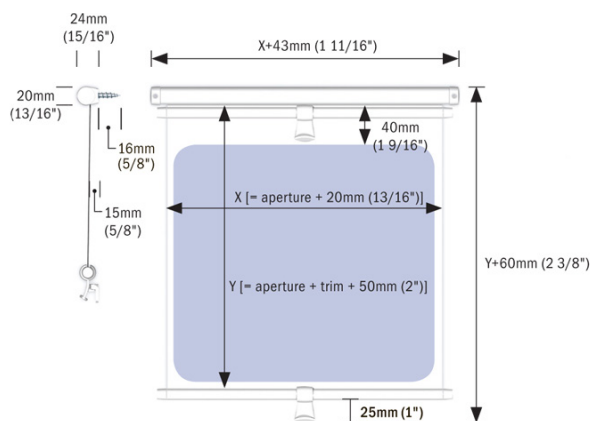

MEASURING INSTRUCTIONS

TECHNICAL FEATURES

Housing colours	White, beige & anodised silver
Fabric	Solar (white)
Blackout	Yes
Flyscreen	No
Fitting options	Face fix
Hold down options	Minigrip¹
Angle suitability	Any

¹Custom order – Additional hold down fittings available

STANDARD SIZES

Part No.	X	Y
PSH-1	340mm (13 3/8")	280mm (11")
PSH-2	380mm (15")	280mm (11")
PSH-3	460mm (18 1/8")	320mm (12 5/8")
PSH-4	660mm (26")	320mm (12 5/8")
PSH-5	720mm (28 3/8")	320mm (12 5/8")

Custom sizing is available. For step by step measuring and installation guides visit www.dometic.com