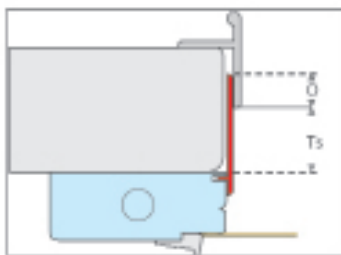

**DOMETIC OCEANAIR
FLEXIBLE LINER SYSTEM**

Compatible with the SKYSCREEN Roller Surface, the Dometic Oceanair flexible liner system ensures the perfect finish between hatch and screen.

- Lightweight, simple design for easy installation
- Hard wearing and easy to clean
- Flexible, UV stable material ensuring durability
- 2200mm length supplied, cutting guide provided
- 1 x joining piece supplied
- Available in white only

Surface: